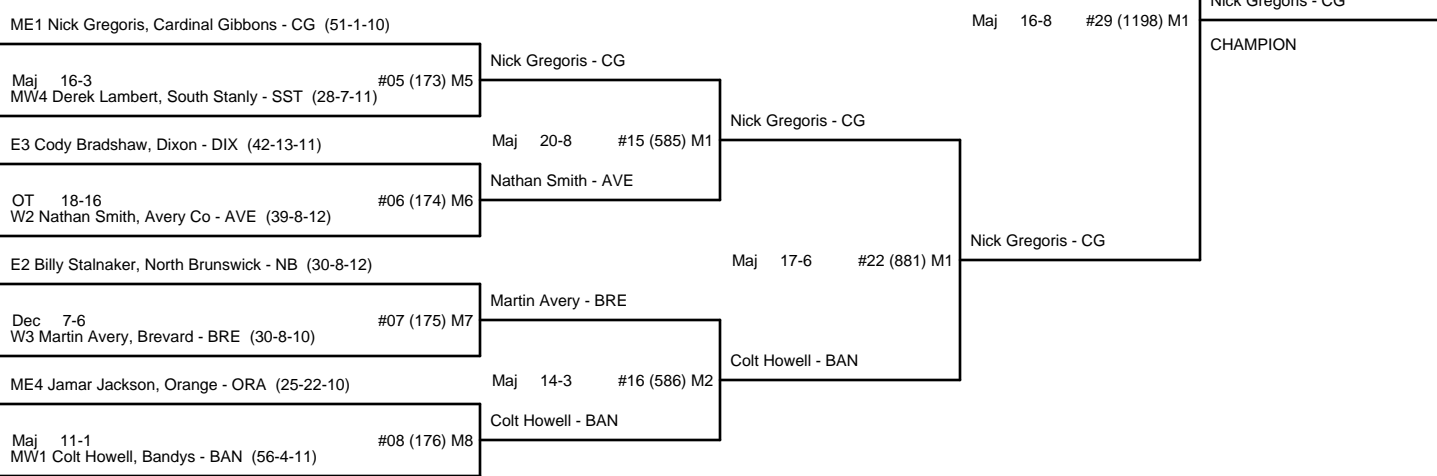

CHAMP AND CONS BRACKET - 145 1A/2A NCHSAA STATE TOURN 2006

CH FIRST ROUND

W1 Steven Branch, West Wilkes - WW (41-4-12)	#01 (169) M1
TF 17-2 E4 Michael Pearce, Croatan - CRO (24-19-11)	
MW3 Chris Shackelford, Mt Pleasant - MTP (41-13-11)	#02 (170) M2
Pin 3:38 ME2 Charlie Jones, Chatham Central - CC (45-5-12)	
MW2 Tyler Wilfong, West Lincoln - WL (44-8-12)	#03 (171) M3
Maj 10-1 ME3 Robbie White, West Stokes - WS (47-14-11)	
W4 Junior Mccann, Alleghany - ALL (45-11-11)	#04 (172) M4
Pin 3:27 E1 Roberto Rosario, Northside - NS (39-8-10)	

CH QUARTER-FINALS

CH SEMI-FINALS

CH FINALS