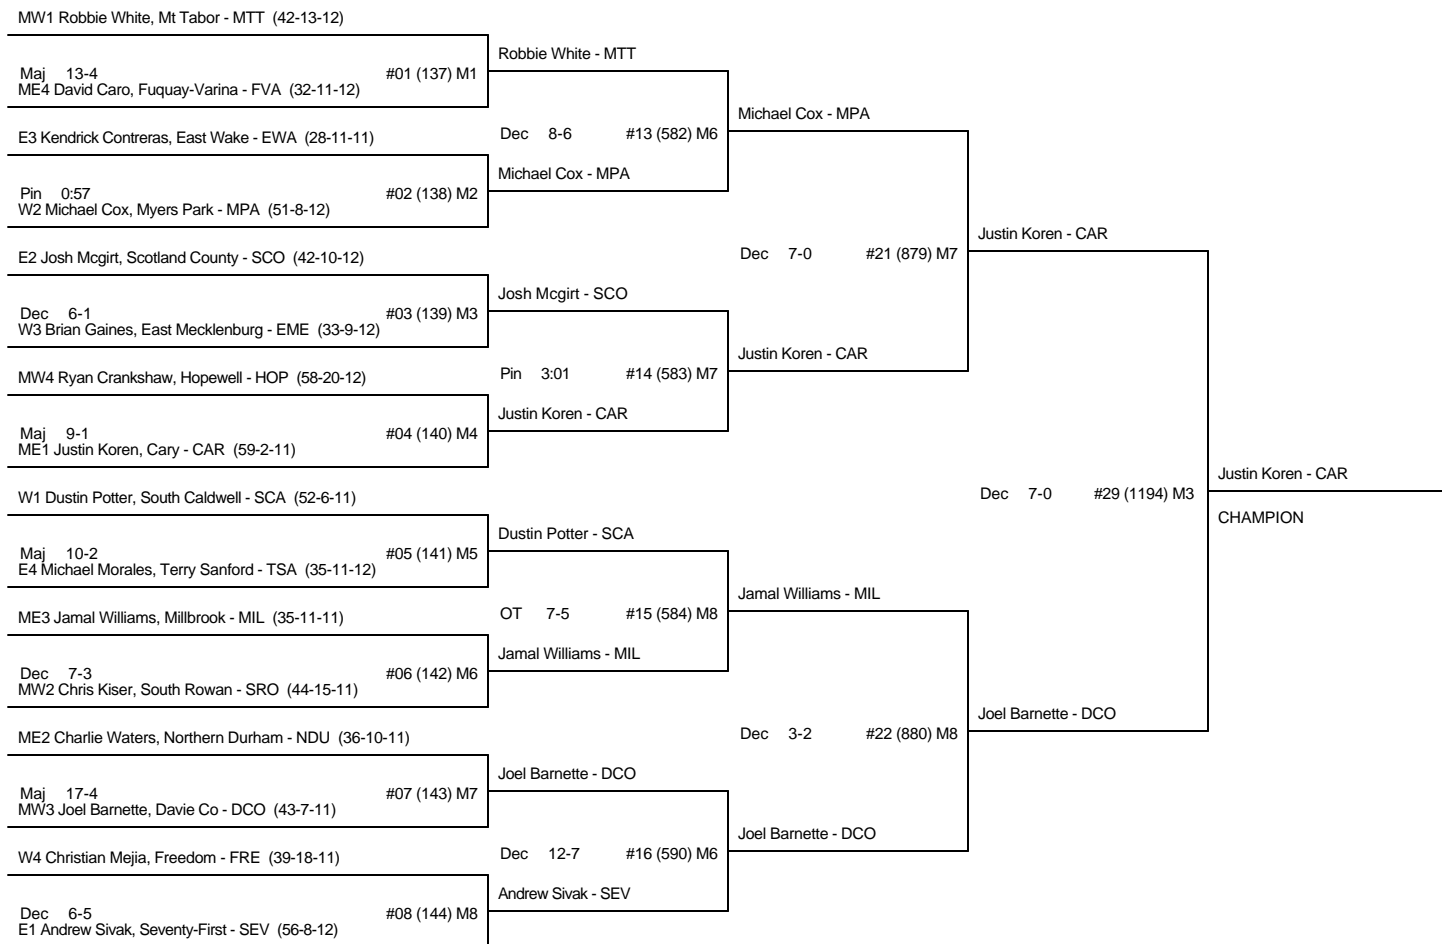

CN SEMI-FINALS

CN FINALS

CHAMP AND CONS BRACKET - 135 4A STATE CHAMPIONSHIP

CH FIRST ROUND

CH QUARTER-FINALS

CH SEMI-FINALS

CH FINALS

CN FIRST ROUND