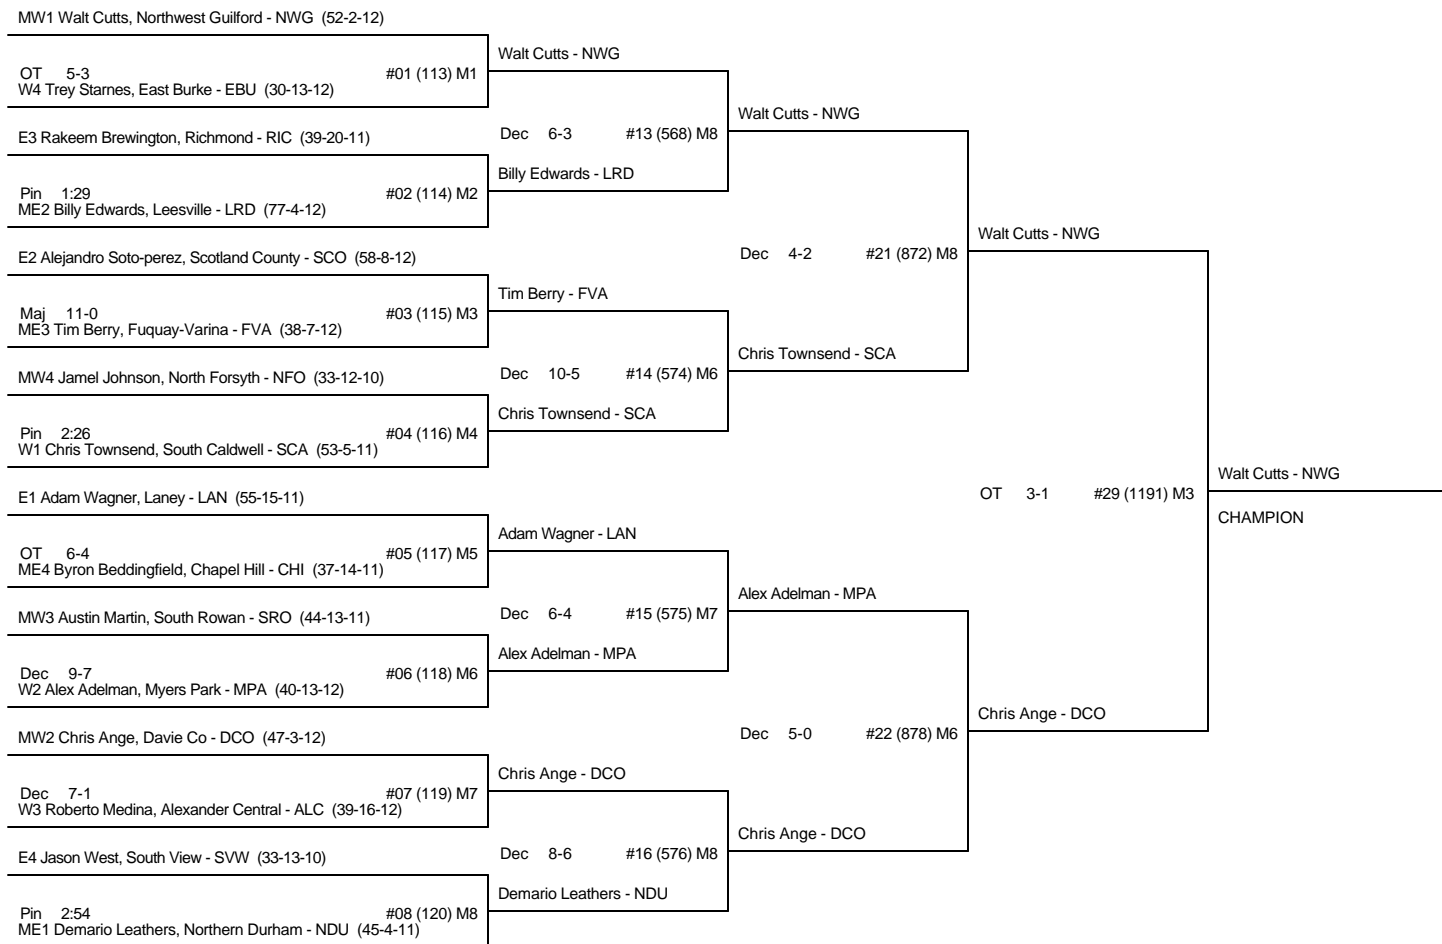

CHAMP AND CONS BRACKET - 130 4A STATE CHAMPIONSHIP

CH FIRST ROUND

CH QUARTER-FINALS

CH SEMI-FINALS

CH FINALS