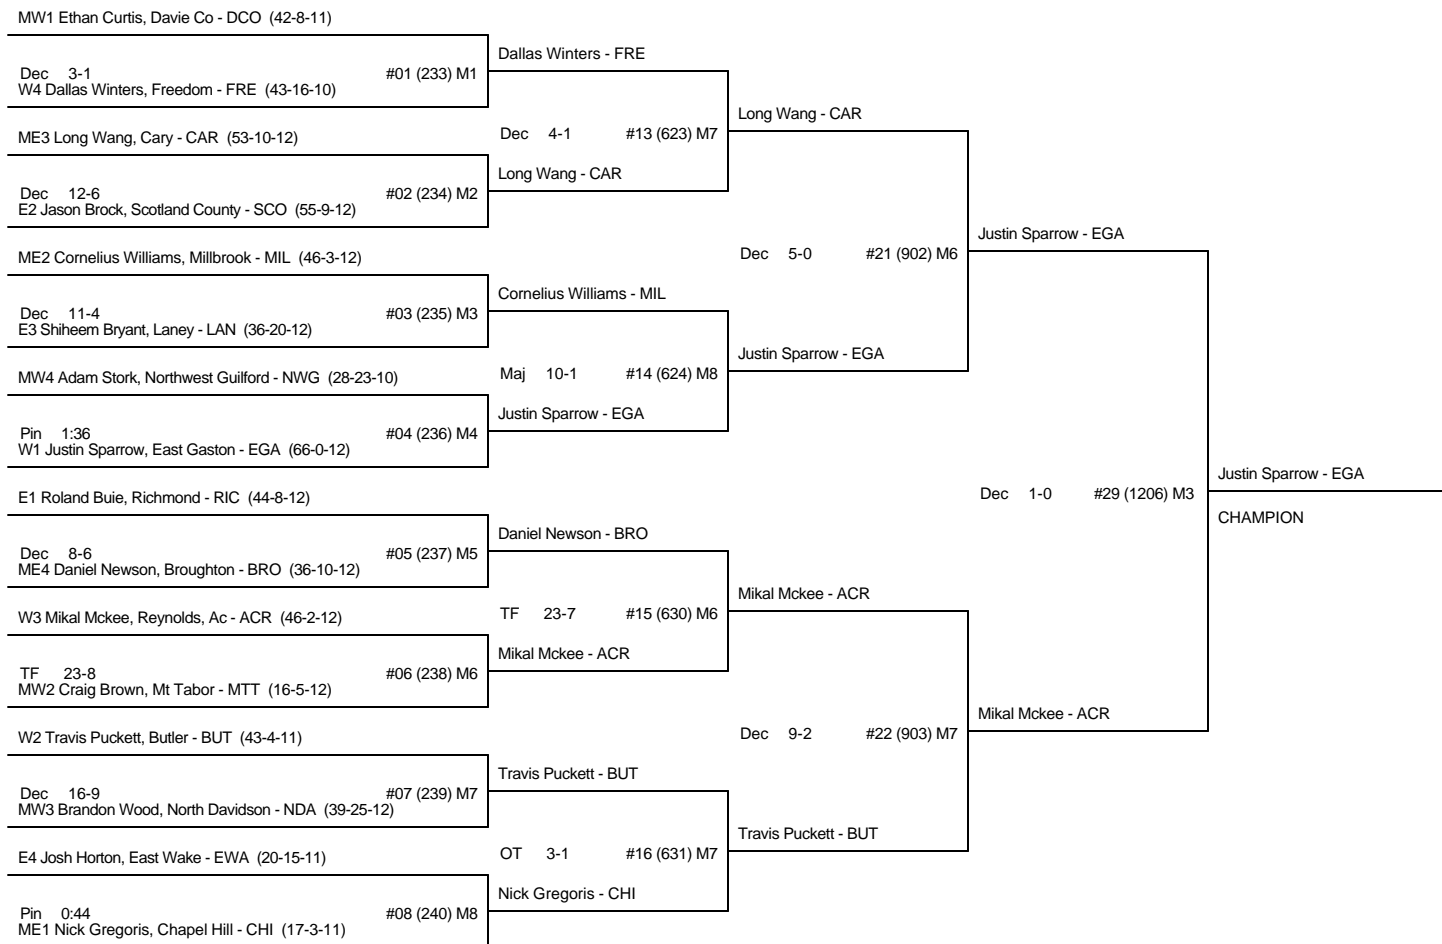

CN SEMI-FINALS

CN FINALS

CHAMP AND CONS BRACKET - 160 4A STATE CHAMPIONSHIP

CH FIRST ROUND

CH QUARTER-FINALS

CH SEMI-FINALS

CH FINALS

CN FIRST ROUND