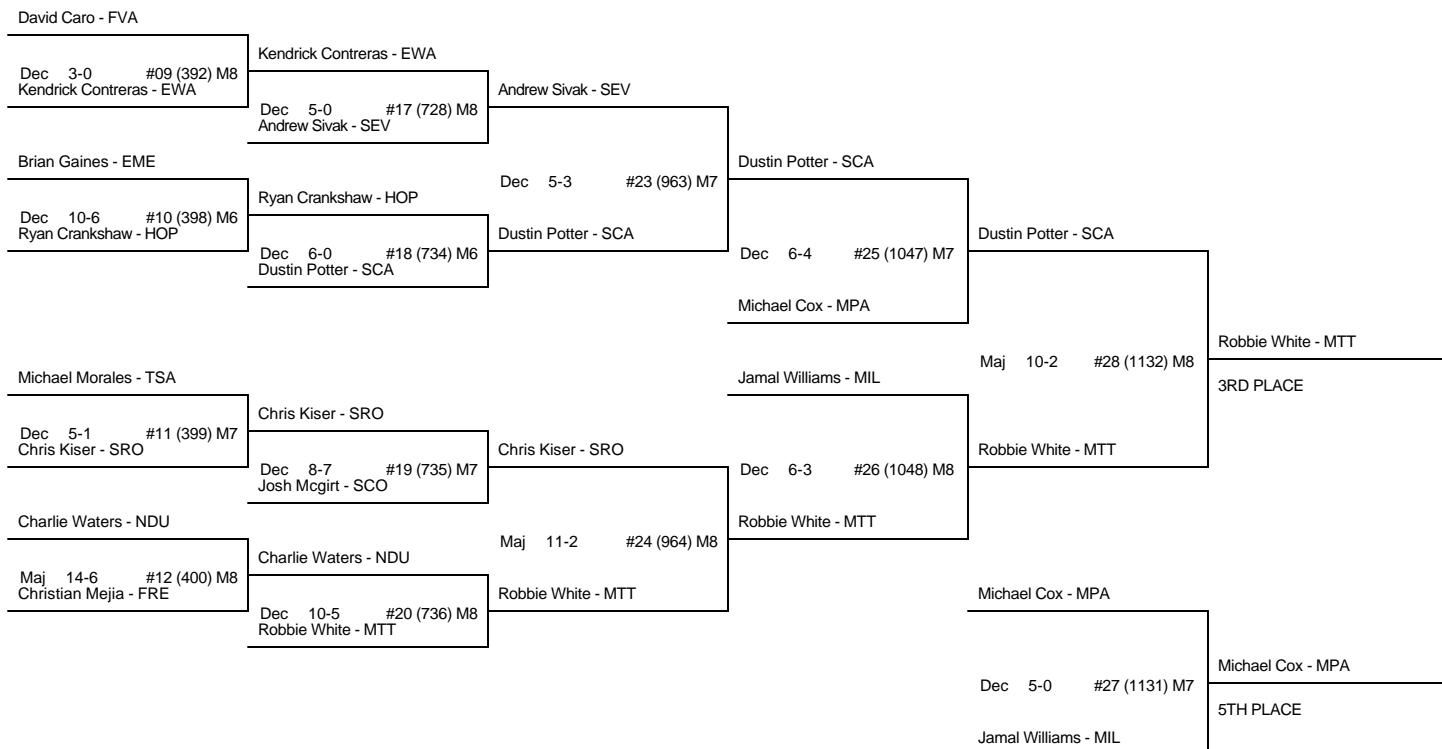

CN FIRST ROUND

CN SECOND ROUND

CN THIRD ROUND

CN SEMI-FINALS

CN FINALS