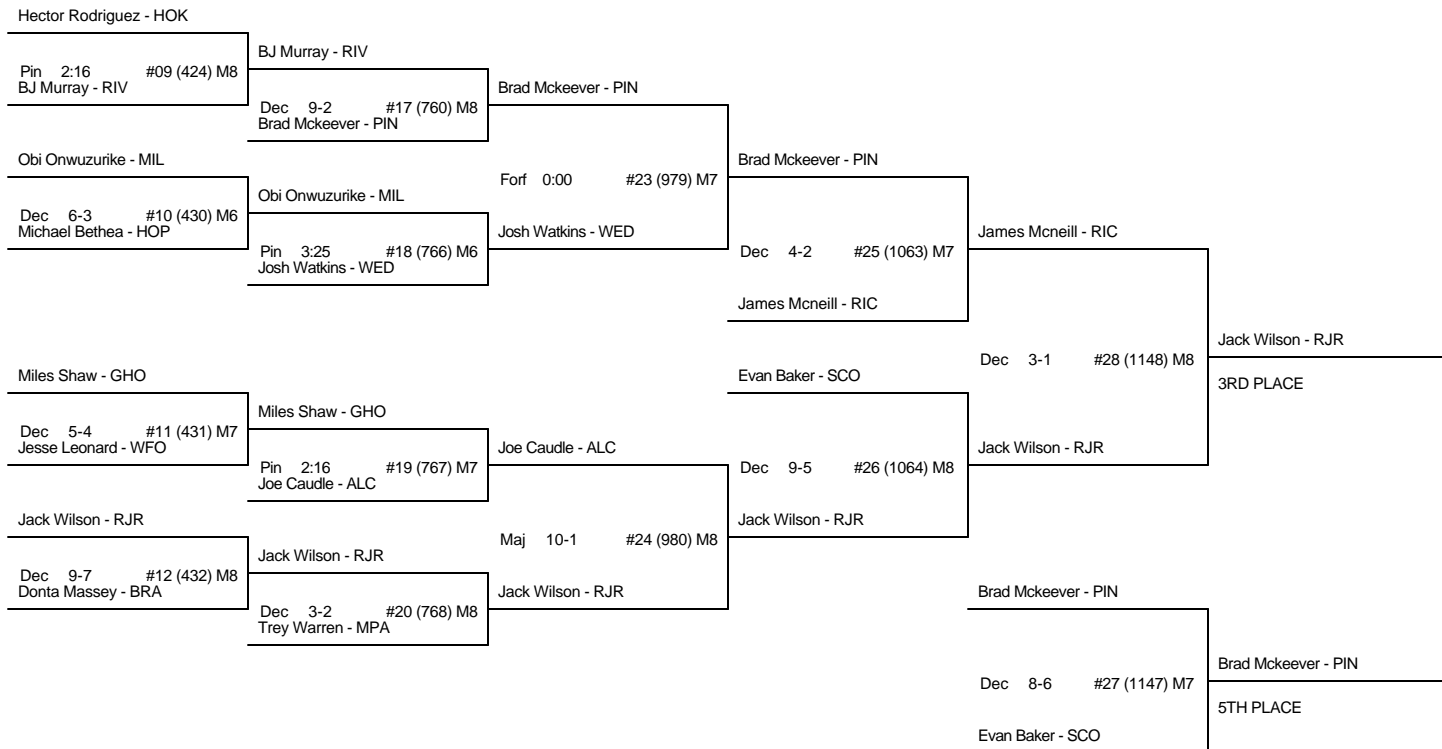

CN FIRST ROUND

CN SECOND ROUND

CN THIRD ROUND

CN SEMI-FINALS

CN FINALS