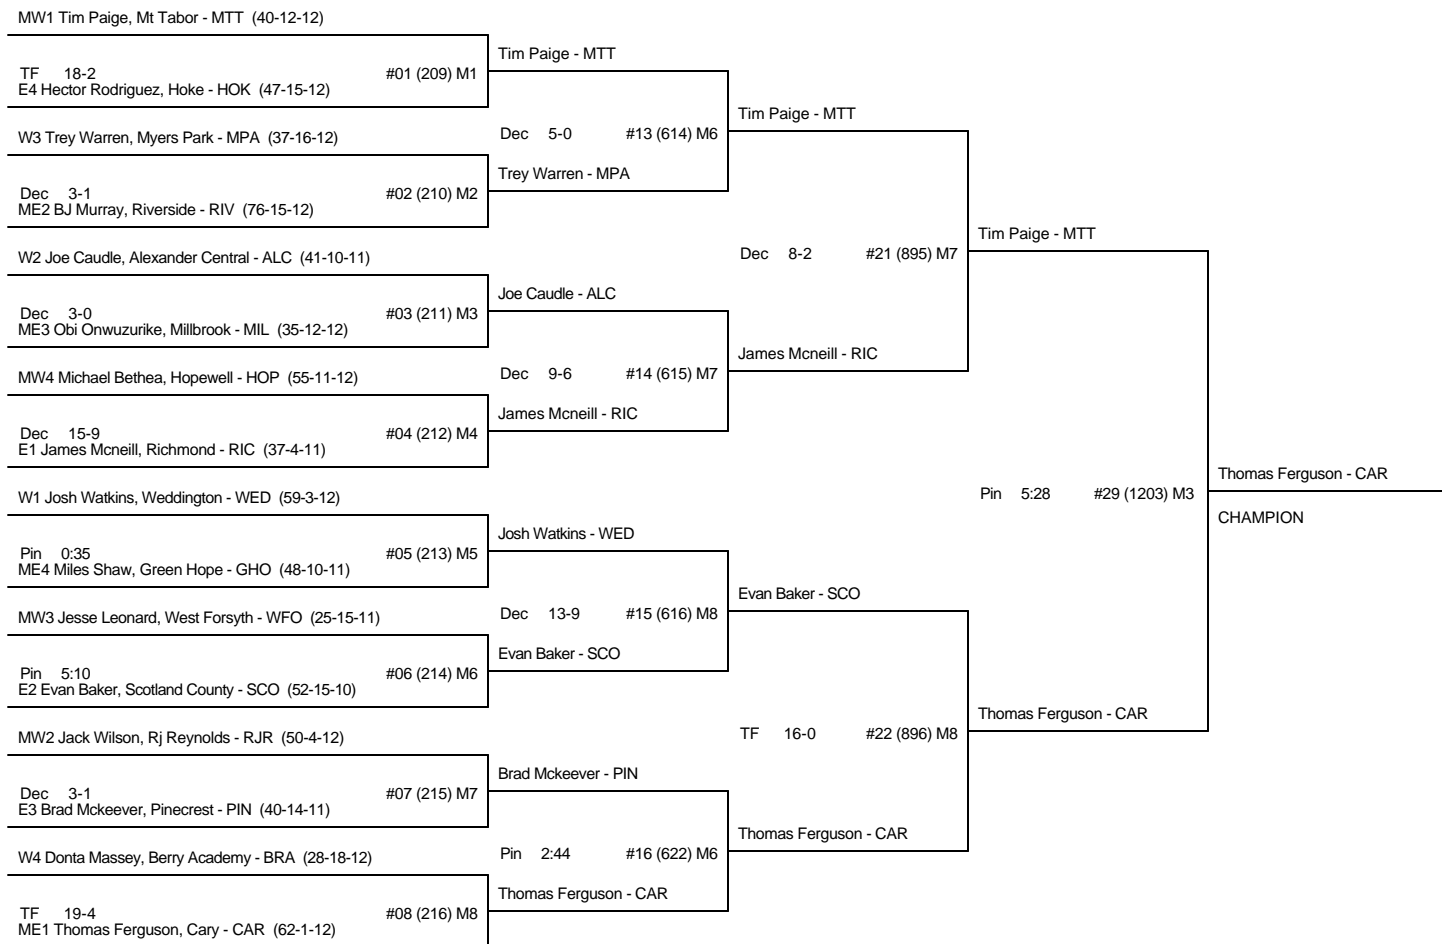

CHAMP AND CONS BRACKET - 152 4A STATE CHAMPIONSHIP

CH FIRST ROUND

CH QUARTER-FINALS

CH SEMI-FINALS

CH FINALS

CN FIRST ROUND

CN SECOND ROUND

CN THIRD ROUND