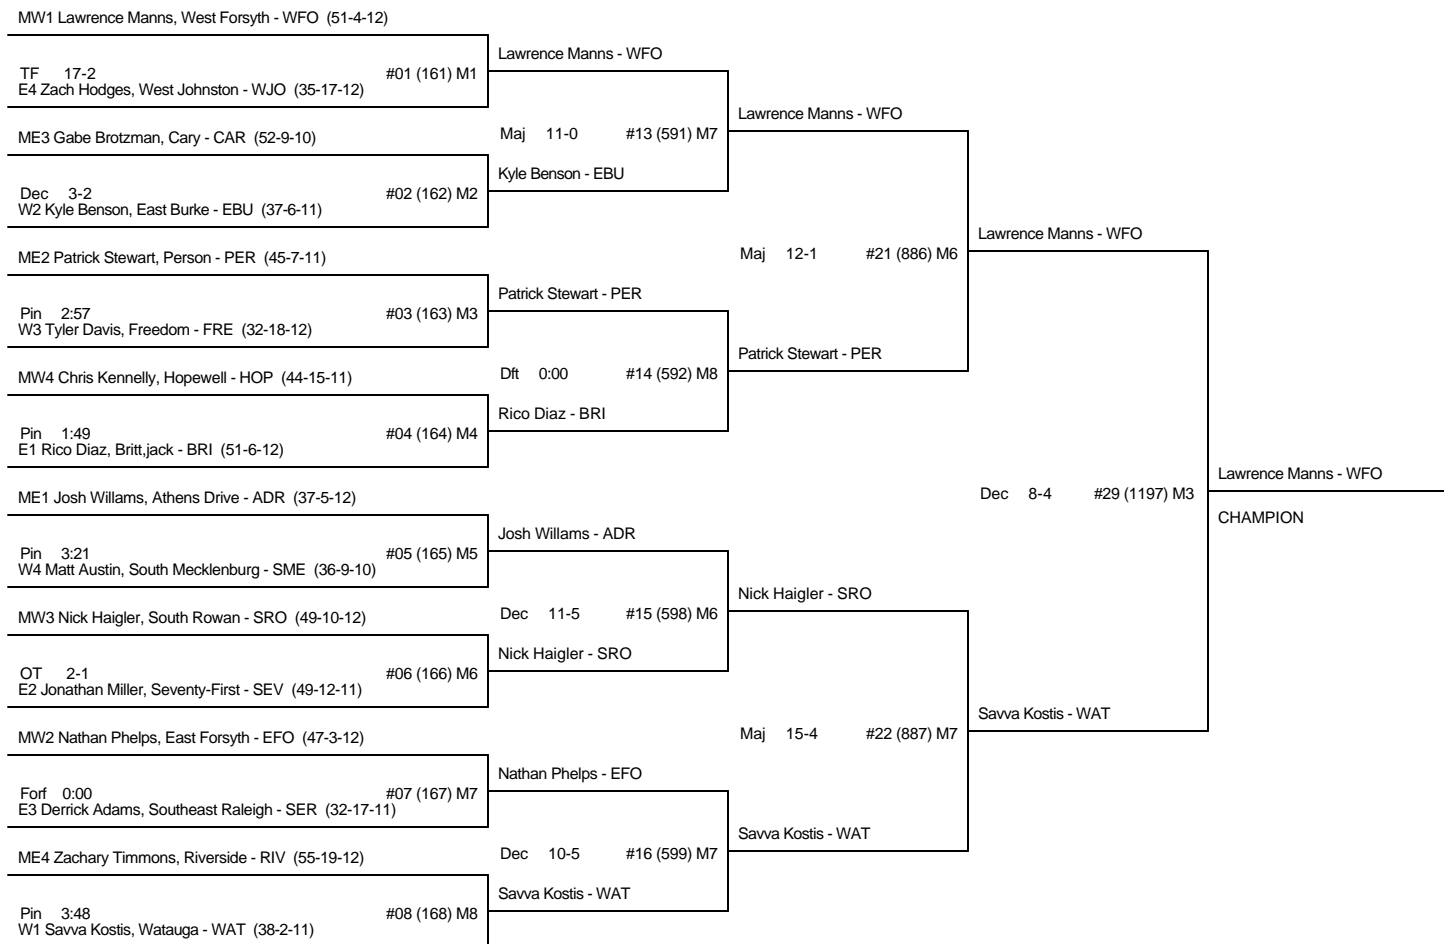

CHAMP AND CONS BRACKET - 140 4A STATE CHAMPIONSHIP

CH FIRST ROUND

CH QUARTER-FINALS

CH SEMI-FINALS

CH FINALS