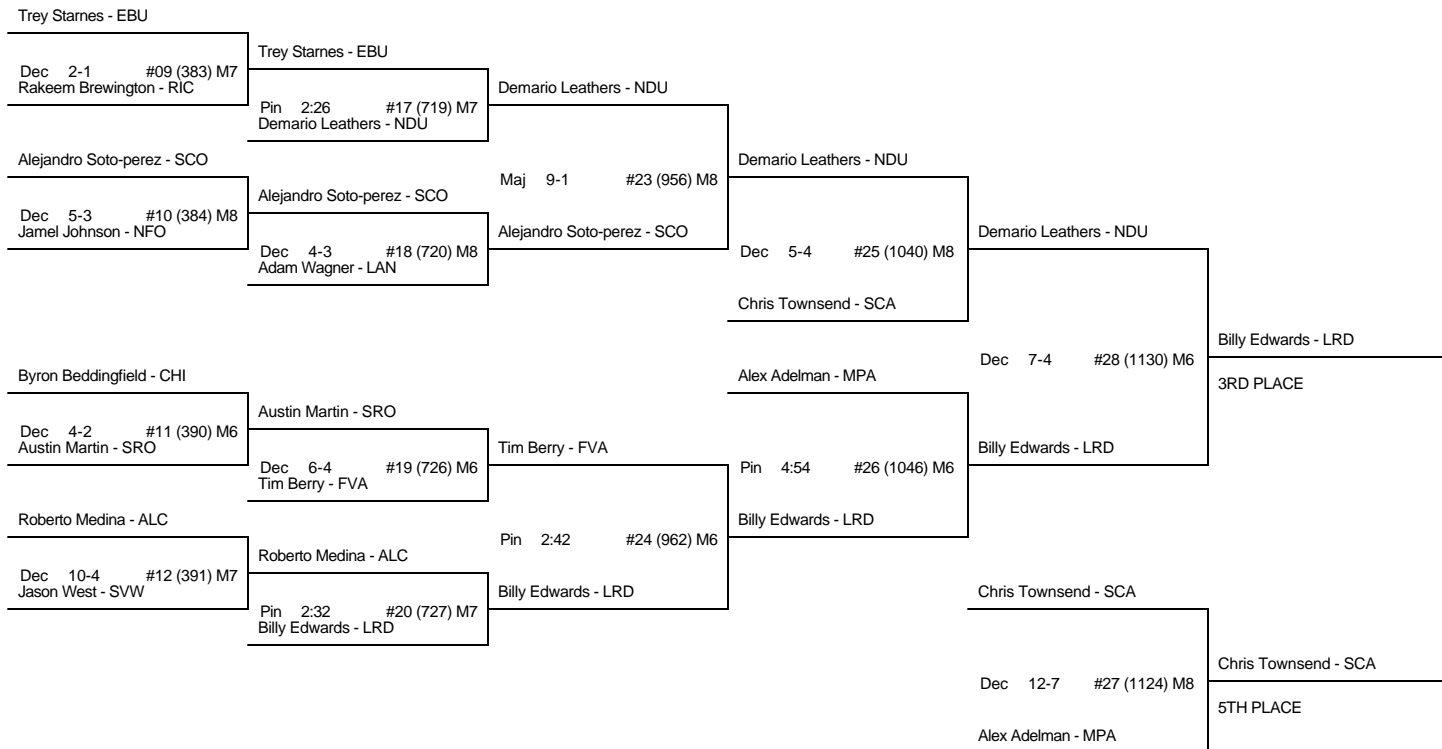

CN FIRST ROUND

CN SECOND ROUND

CN THIRD ROUND

CN SEMI-FINALS

CN FINALS