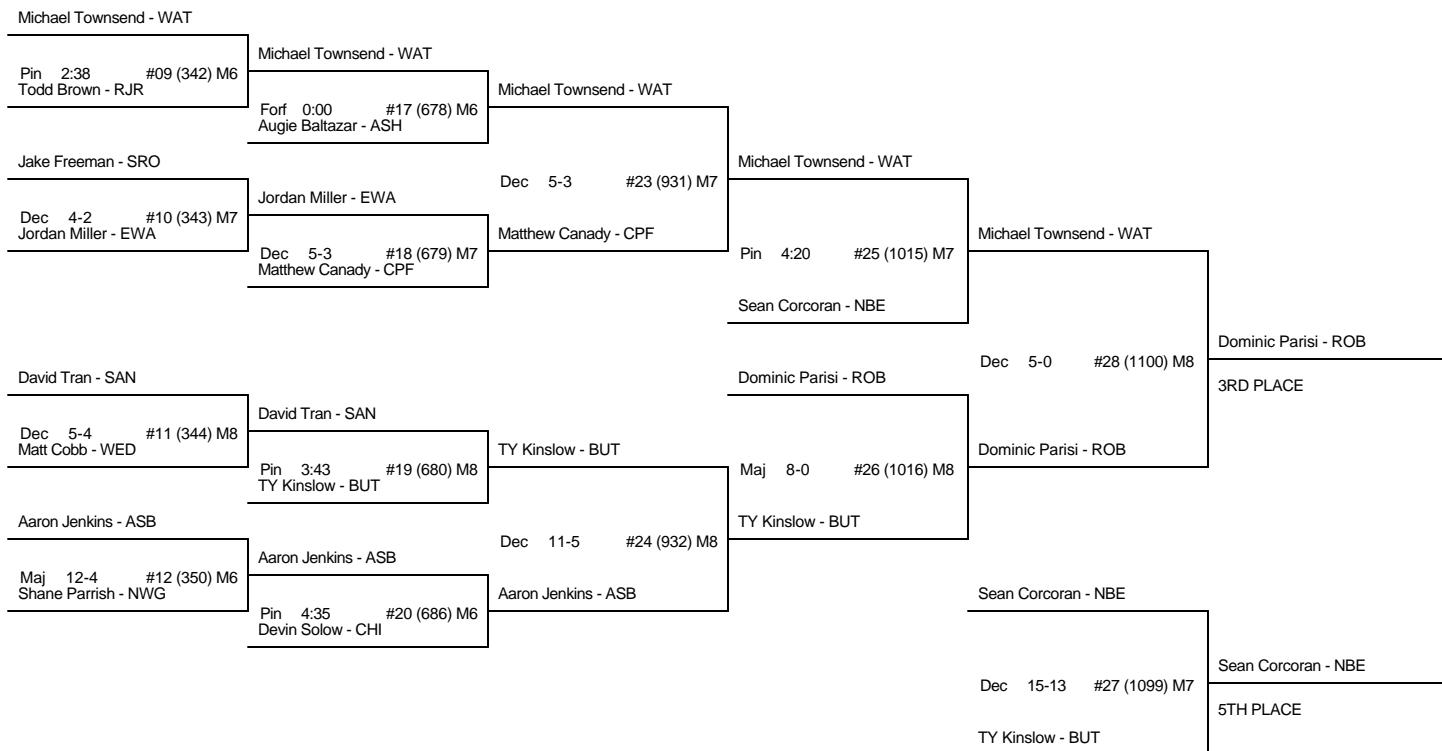

CN FIRST ROUND

CN SECOND ROUND

CN THIRD ROUND

CN SEMI-FINALS

CN FINALS