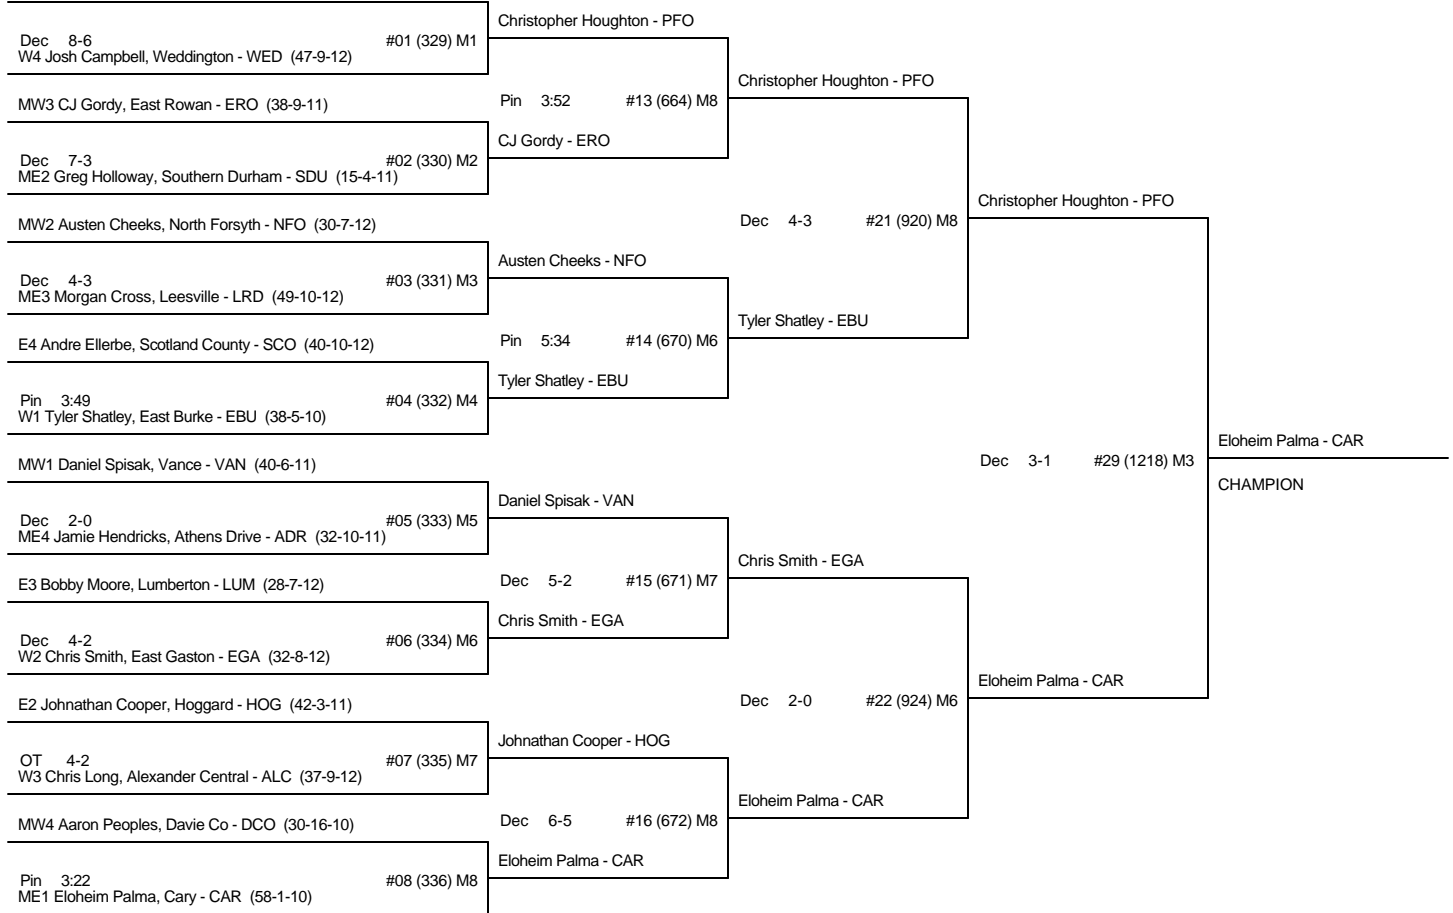

CHAMP AND CONS BRACKET - 275 4A STATE CHAMPIONSHIP

CH FIRST ROUND

CH QUARTER-FINALS

CH SEMI-FINALS

CH FINALS

E1 Christopher Houghton, Pine Forest - PFO (40-2-12)