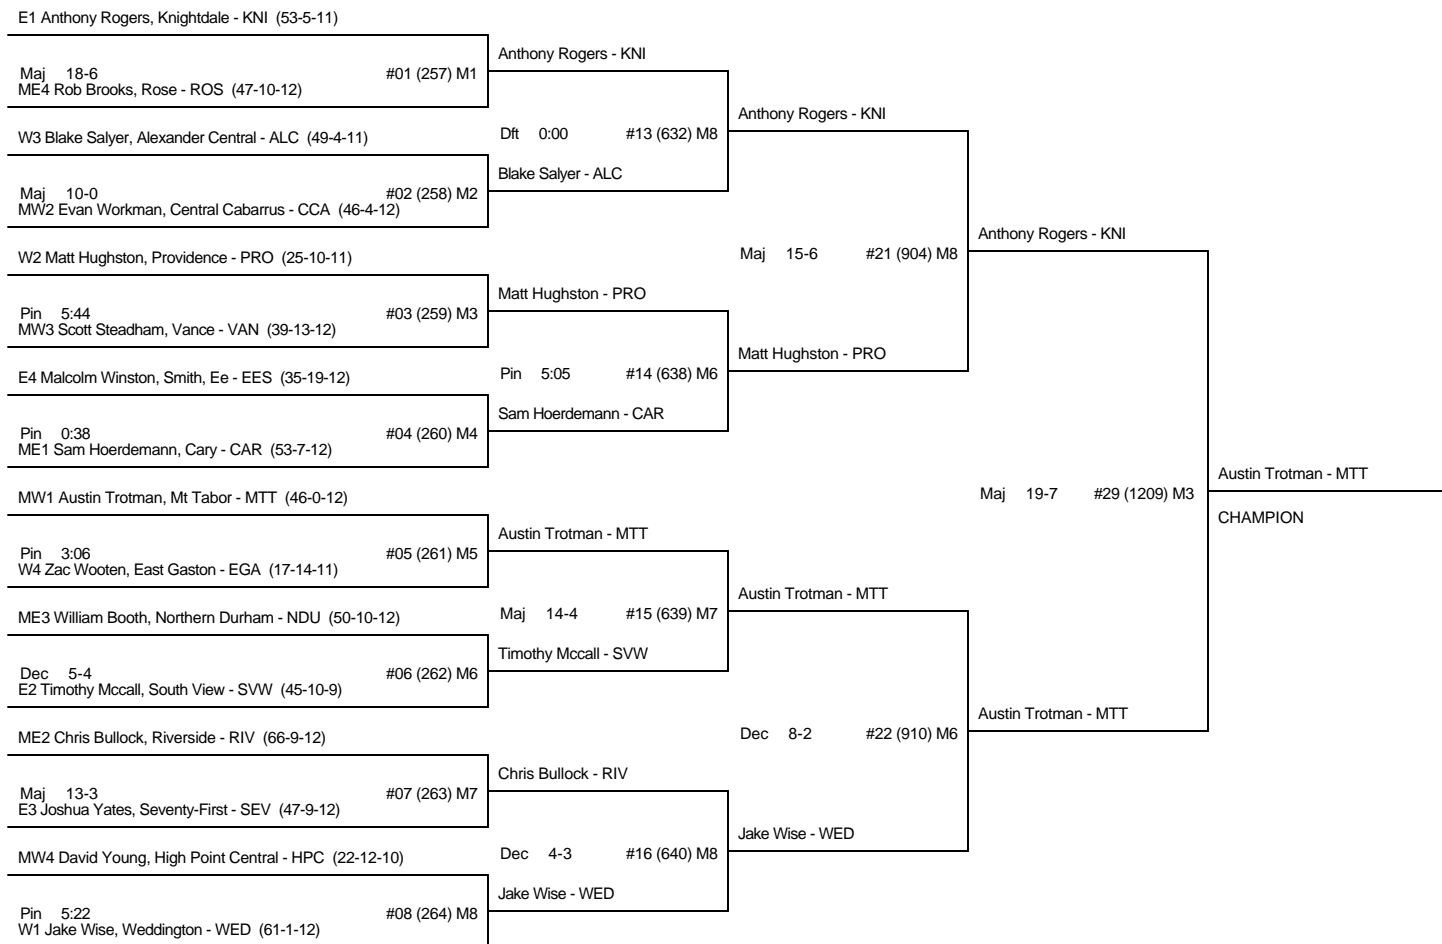

CHAMP AND CONS BRACKET - 171 4A STATE CHAMPIONSHIP

CH FIRST ROUND

CH QUARTER-FINALS

CH SEMI-FINALS

CH FINALS