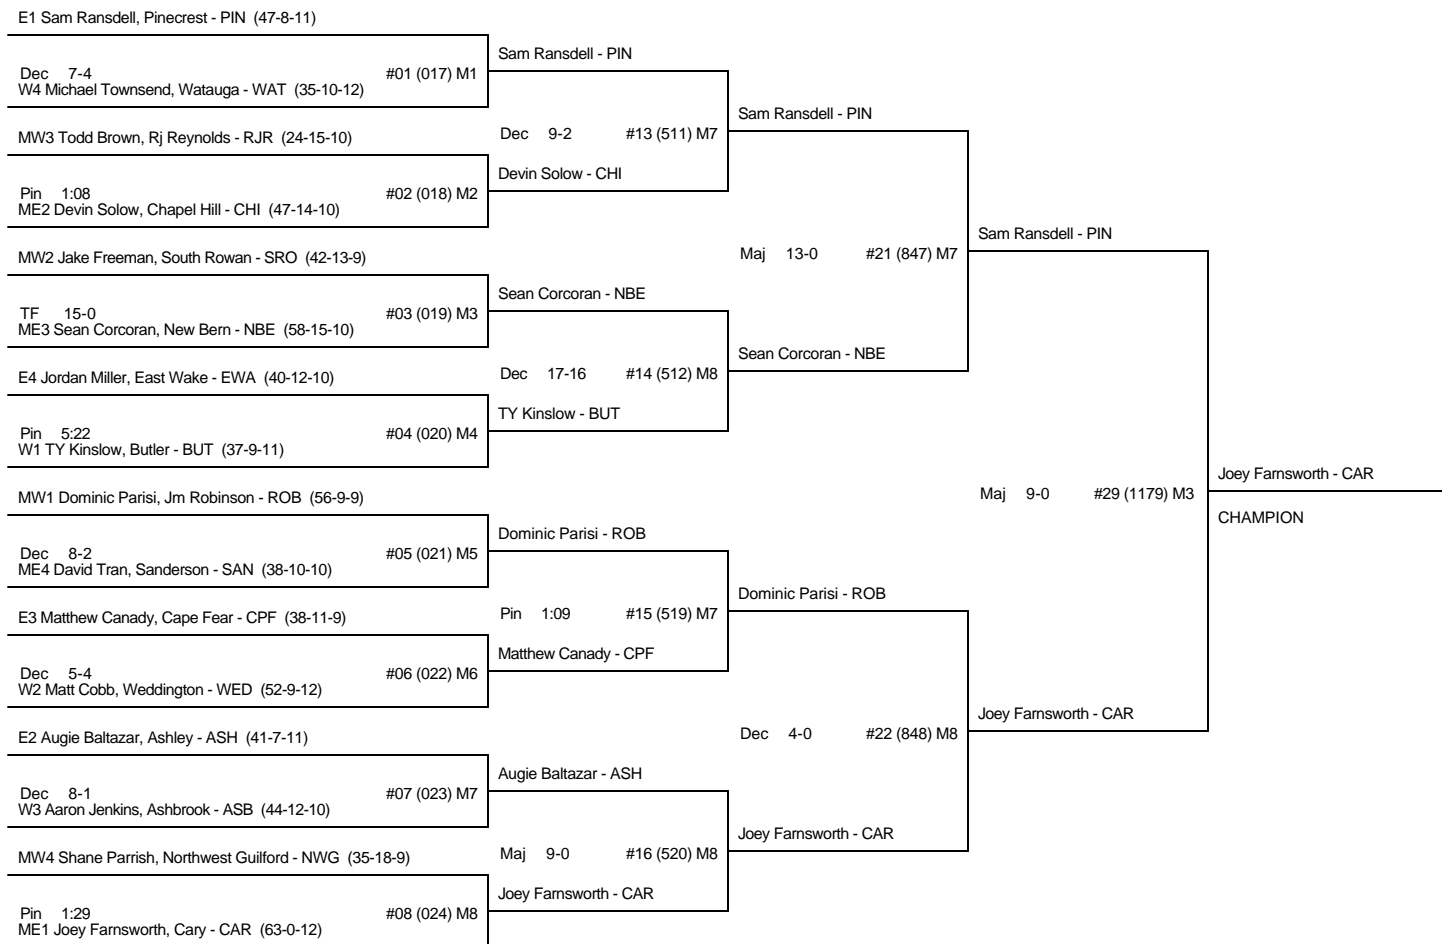

CHAMP AND CONS BRACKET - 103 4A STATE CHAMPIONSHIP

CH FIRST ROUND

CH QUARTER-FINALS

CH SEMI-FINALS

CH FINALS

CN FIRST ROUND

CN SECOND ROUND

CN THIRD ROUND