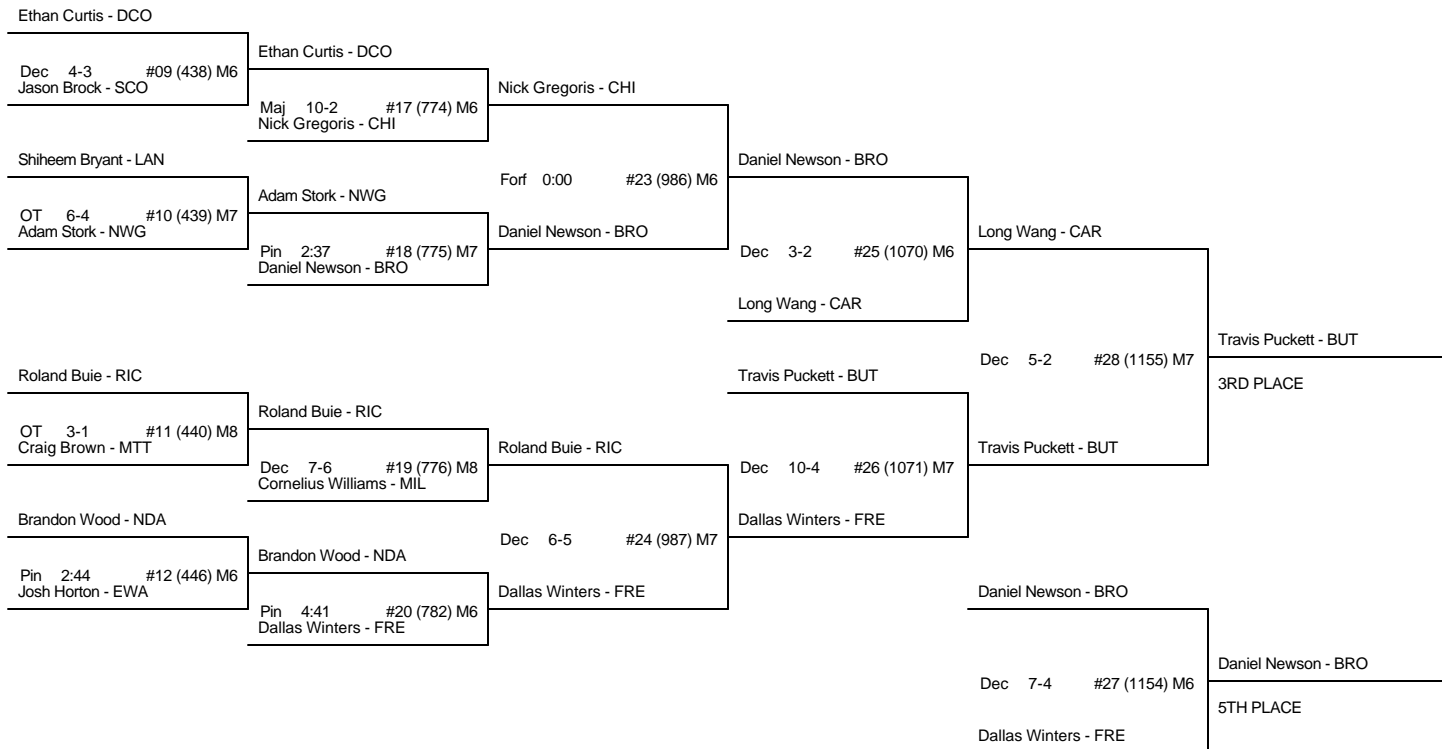

CN FIRST ROUND

CN SECOND ROUND

CN THIRD ROUND

CN SEMI-FINALS

CN FINALS