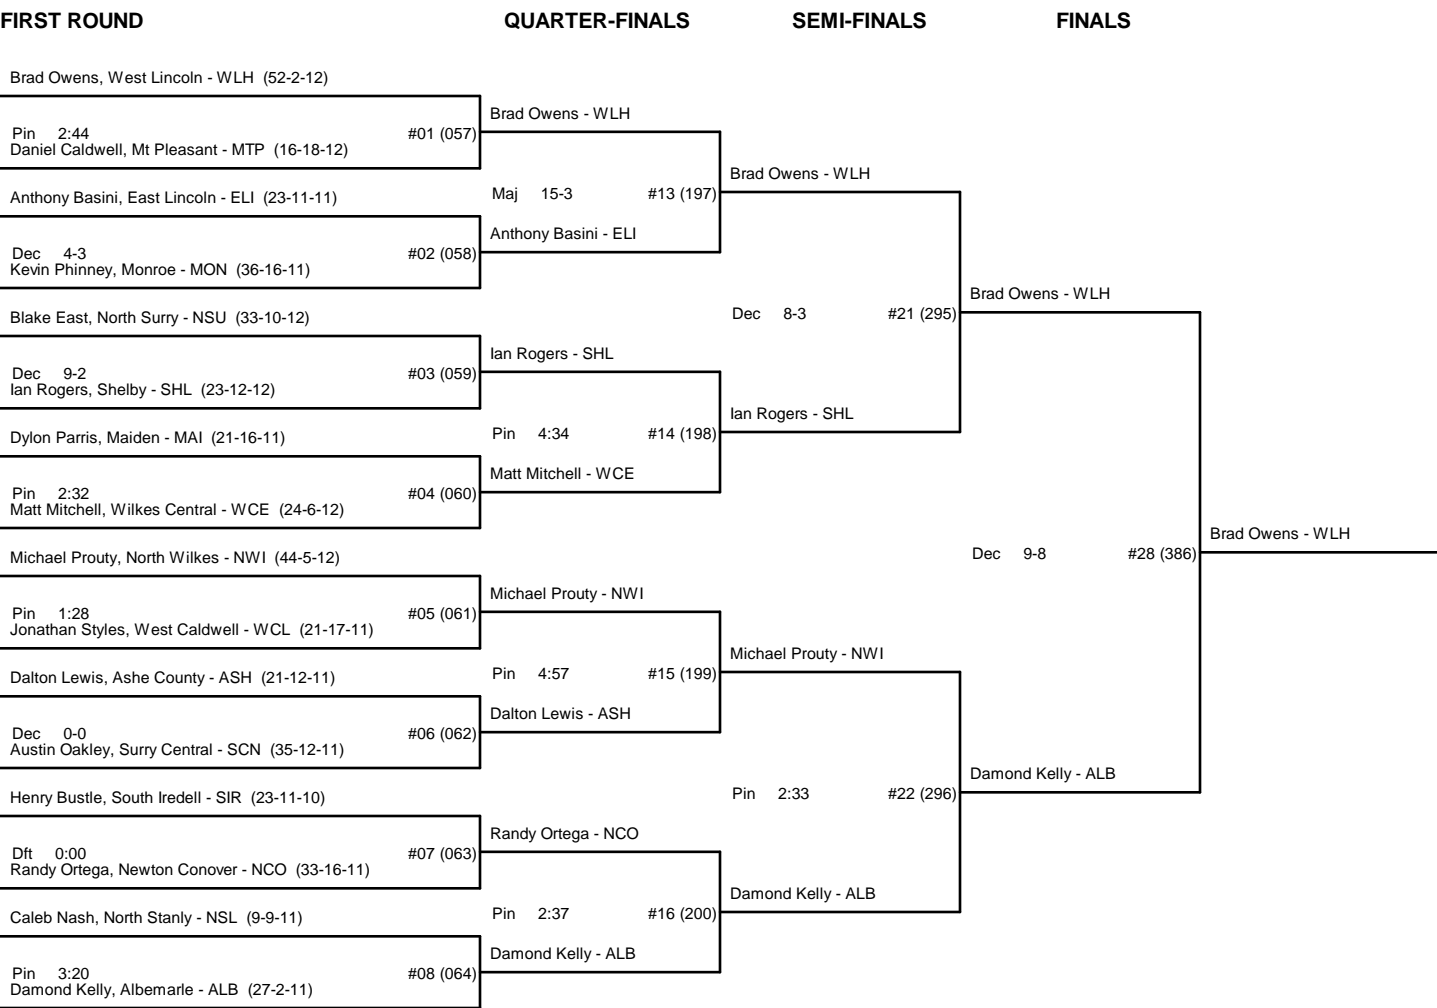

CHAMPIONSHIP BRACKET - 145 2009 1A/2A MIDWEST REGIONAL TOURNAMENT