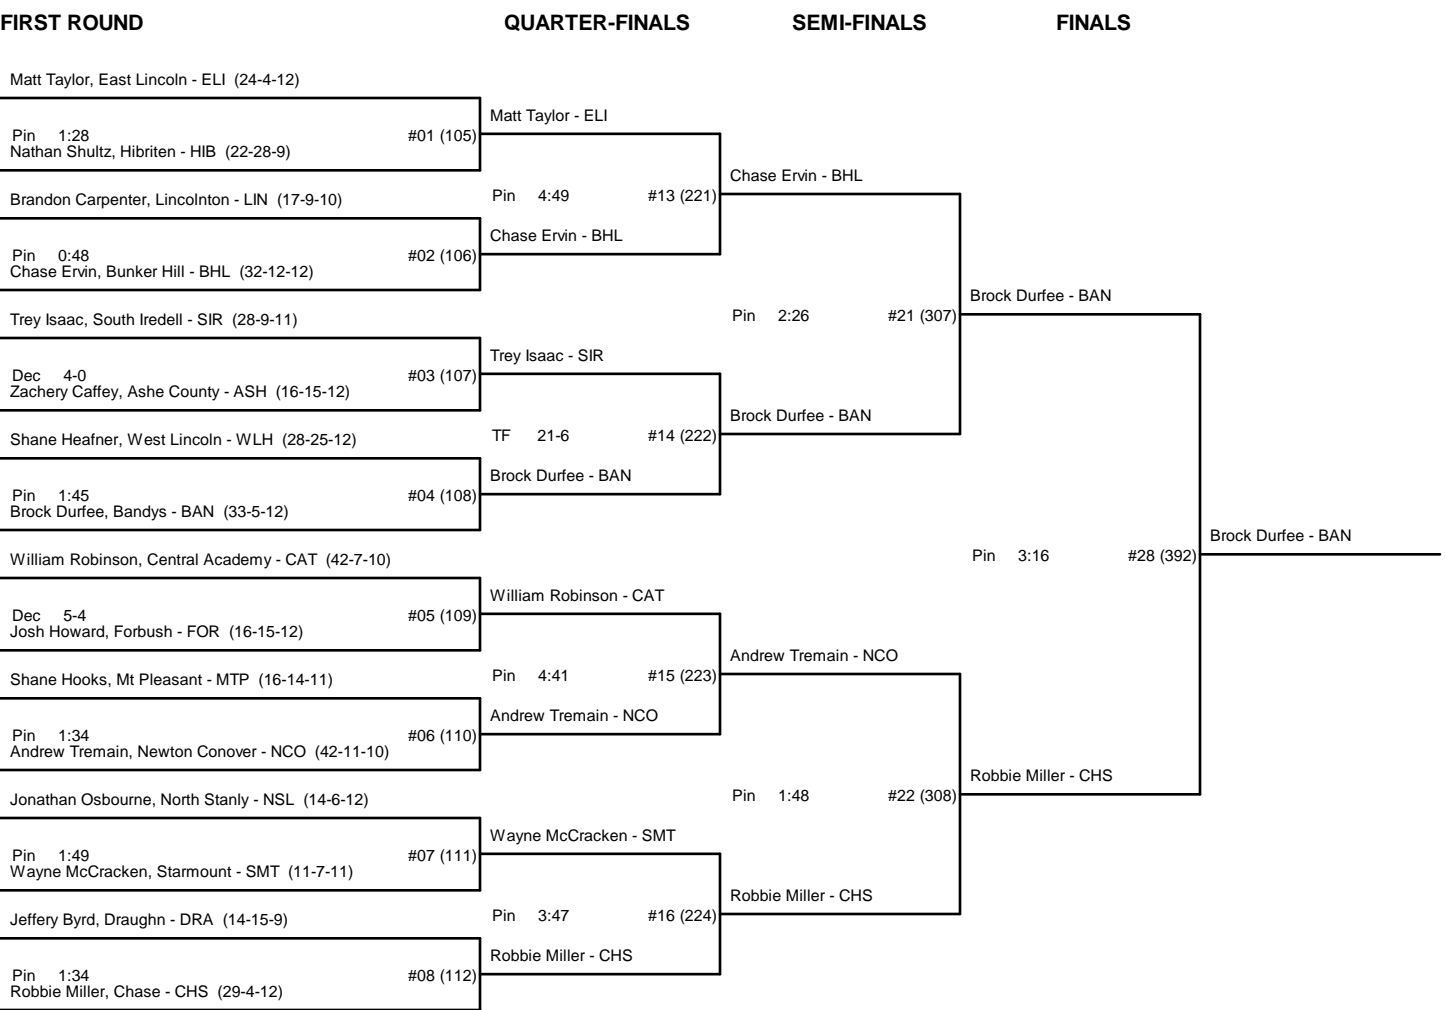

CHAMPIONSHIP BRACKET - 285 2009 1A/2A MIDWEST REGIONAL TOURNAMENT