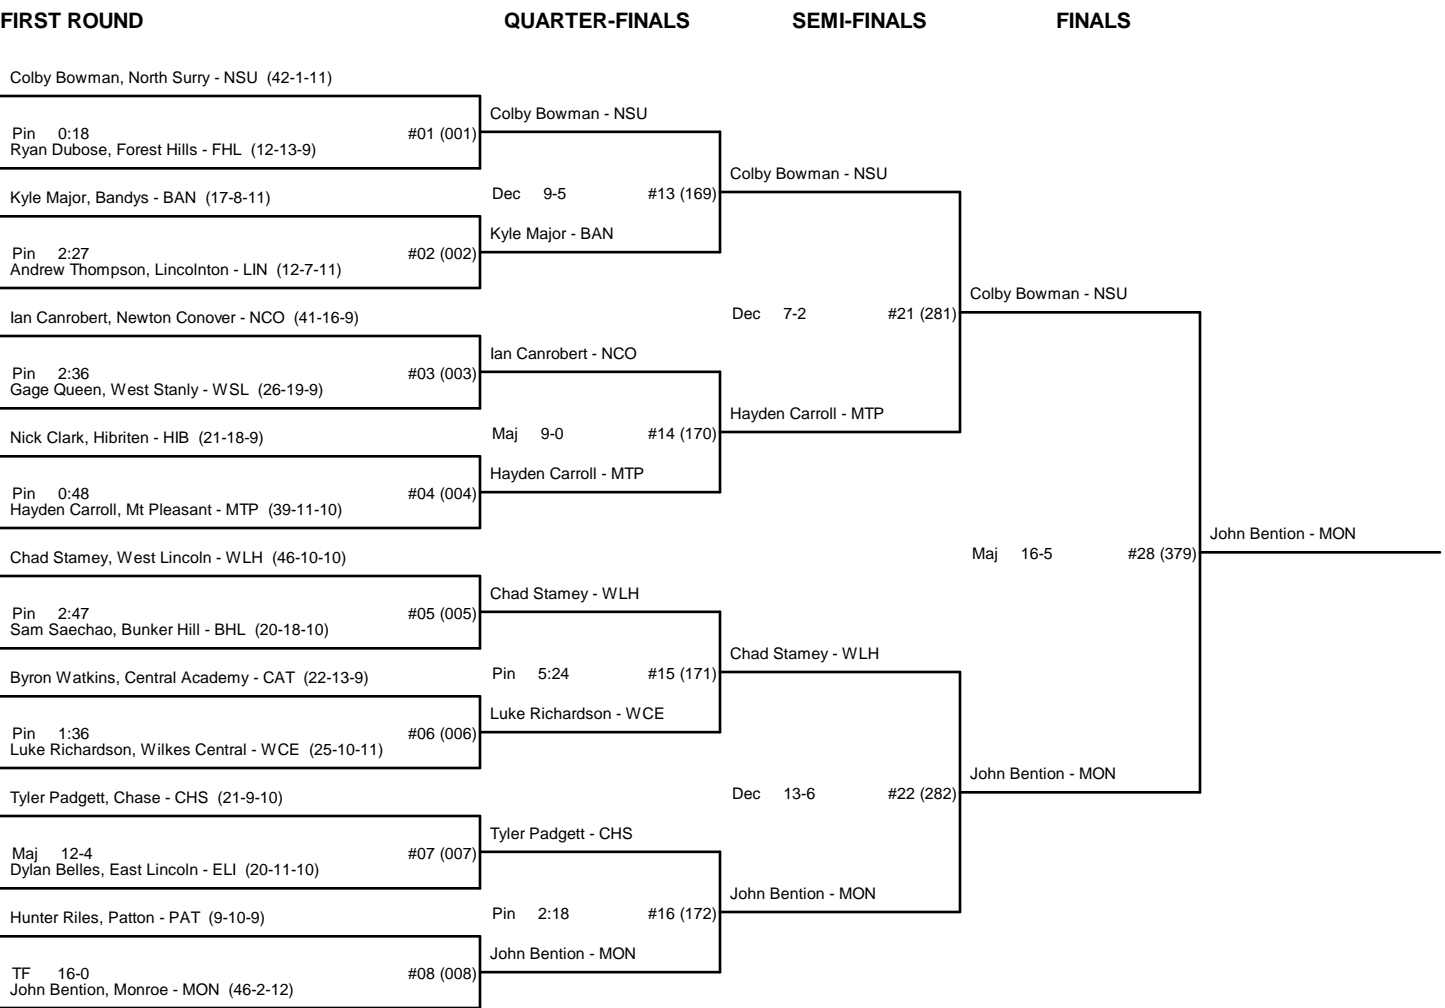

TEAM SCORES - 2009 1A/2A MIDWEST REGIONAL TOURNAMENT

1.	West Lincoln (WLH)	142.00
2.	Mt Pleasant (MTP)	128.00
3.	Newton Conover (NCO)	121.00
4.	Hibriten (HIB)	105.00
5.	North Surry (NSU)	90.00
6.	Bandys (BAN)	72.50
7.	Shelby (SHL)	66.00
8.	North Wilkes (NWI)	51.50
9.	Chase (CHS)	51.00
10.	Monroe (MON)	50.50
11.	Wilkes Central (WCE)	50.50
12.	Ashe County (ASH)	50.00
13.	Starmount (SMT)	47.00
14.	South Stanly (SSL)	46.00
15.	Albemarle (ALB)	45.00
16.	North Stanly (NSL)	45.00
17.	North Lincoln (NLI)	42.50
18.	West Caldwell (WCL)	38.00
19.	Bunker Hill (BHL)	34.00
20.	Surry Central (SCN)	30.00
21.	Lincolnton (LIN)	28.50
22.	East Lincoln (ELI)	24.50
23.	Maiden (MAI)	23.00
24.	Central Academy (CAT)	19.00
25.	Draughn (DRA)	14.50
26.	Patton (PAT)	14.00
27.	Highland Tech (HIT)	10.00
28.	South Iredell (SIR)	9.00
29.	Forbush (FOR)	8.00
30.	East Rutherford (ERU)	5.00
31.	Forest Hills (FHL)	3.00
32.	West Stanly (WSL)	2.00
33.	Challenger (CHL)	0.00
34.	Cherryville (CHV)	0.00
35.	Union Academy (UAC)	0.00

CHAMPIONSHIP BRACKET - 103 2009 1A/2A MIDWEST REGIONAL TOURNAMENT