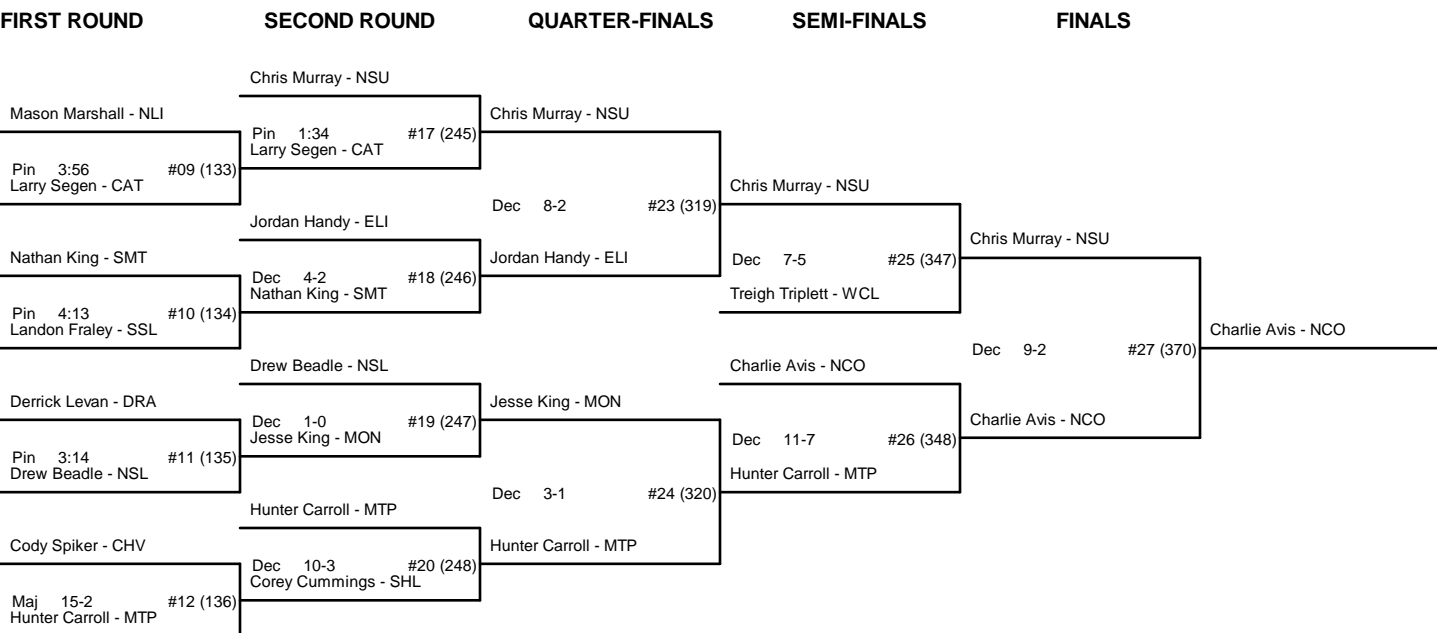

TEAM SCORES - 2009 1A/2A MIDWEST REGIONAL TOURNAMENT

1.	West Lincoln (WLH)	142.00
2.	Mt Pleasant (MTP)	128.00
3.	Newton Conover (NCO)	121.00
4.	Hibriten (HIB)	105.00
5.	North Surry (NSU)	90.00
6.	Bandys (BAN)	72.50
7.	Shelby (SHL)	66.00
8.	North Wilkes (NWI)	51.50
9.	Chase (CHS)	51.00
10.	Monroe (MON)	50.50
11.	Wilkes Central (WCE)	50.50
12.	Ashe County (ASH)	50.00
13.	Starmount (SMT)	47.00
14.	South Stanly (SSL)	46.00
15.	Albemarle (ALB)	45.00
16.	North Stanly (NSL)	45.00
17.	North Lincoln (NLI)	42.50
18.	West Caldwell (WCL)	38.00
19.	Bunker Hill (BHL)	34.00
20.	Surry Central (SCN)	30.00
21.	Lincolnton (LIN)	28.50
22.	East Lincoln (ELI)	24.50
23.	Maiden (MAI)	23.00
24.	Central Academy (CAT)	19.00
25.	Draughn (DRA)	14.50
26.	Patton (PAT)	14.00
27.	Highland Tech (HIT)	10.00
28.	South Iredell (SIR)	9.00
29.	Forbush (FOR)	8.00
30.	East Rutherford (ERU)	5.00
31.	Forest Hills (FHL)	3.00
32.	West Stanly (WSL)	2.00
33.	Challenger (CHL)	0.00
34.	Cherryville (CHV)	0.00
35.	Union Academy (UAC)	0.00

CHAMPIONSHIP BRACKET - 125 2009 1A/2A MIDWEST REGIONAL TOURNAMENT

CONSOLATION BRACKET - 125 2009 1A/2A MIDWEST REGIONAL TOURNAMENT

CHAMPIONSHIP BRACKET - 135 2009 1A/2A MIDWEST REGIONAL TOURNAMENT

CONSOLATION BRACKET - 135 2009 1A/2A MIDWEST REGIONAL TOURNAMENT