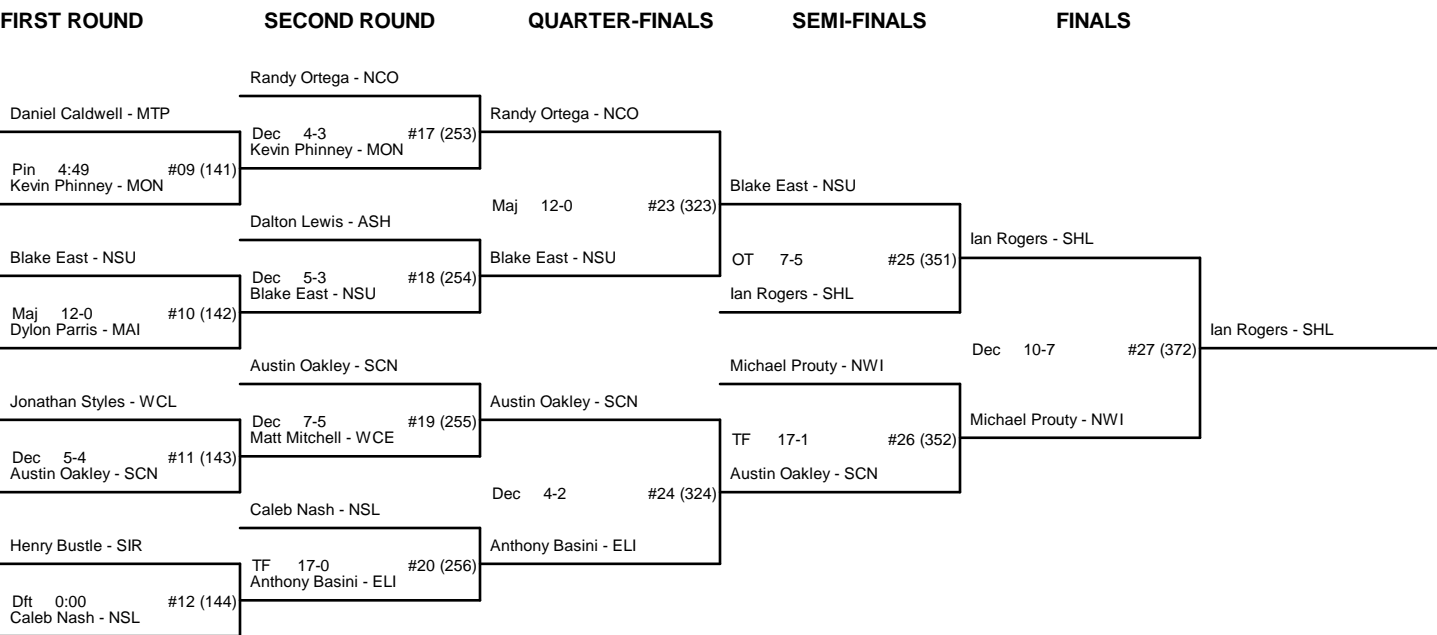

CHAMPIONSHIP BRACKET - 140 2009 1A/2A MIDWEST REGIONAL TOURNAMENT

CONSOLATION BRACKET - 140 2009 1A/2A MIDWEST REGIONAL TOURNAMENT

CHAMPIONSHIP BRACKET - 145 2009 1A/2A MIDWEST REGIONAL TOURNAMENT

CONSOLATION BRACKET - 145 2009 1A/2A MIDWEST REGIONAL TOURNAMENT