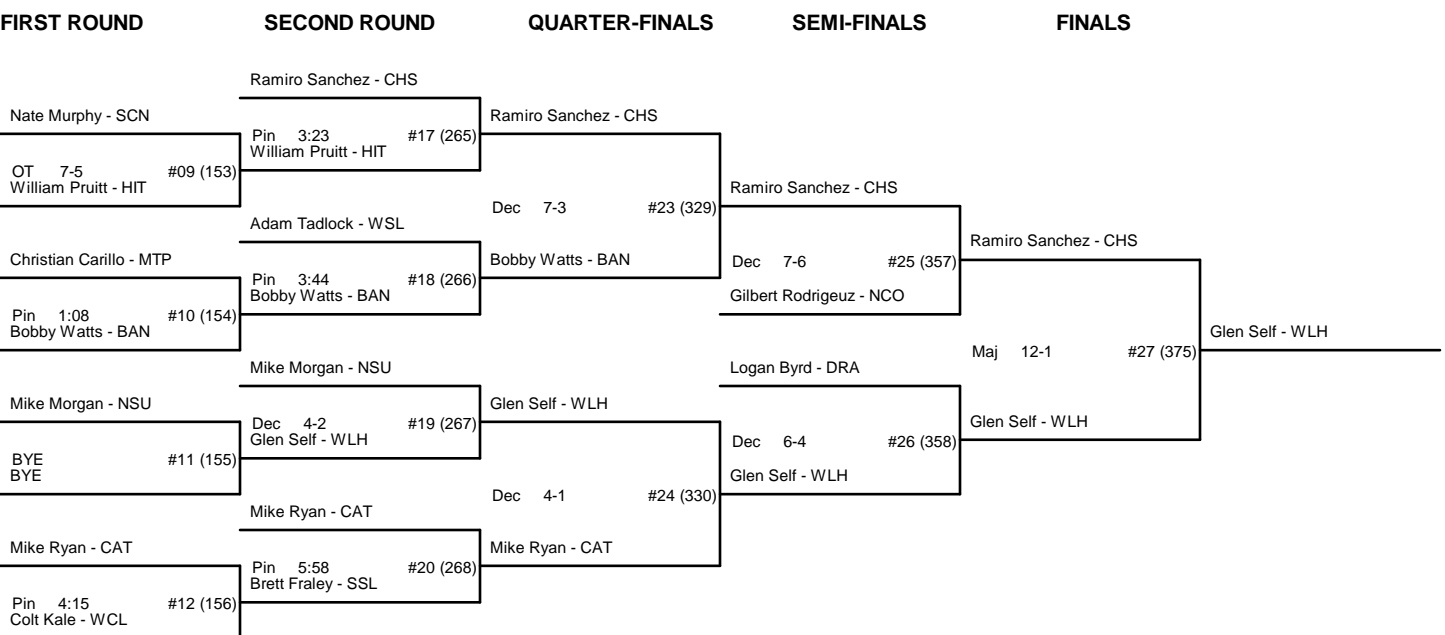

CONSOLATION BRACKET - 171 2009 1A/2A MIDWEST REGIONAL TOURNAMENT