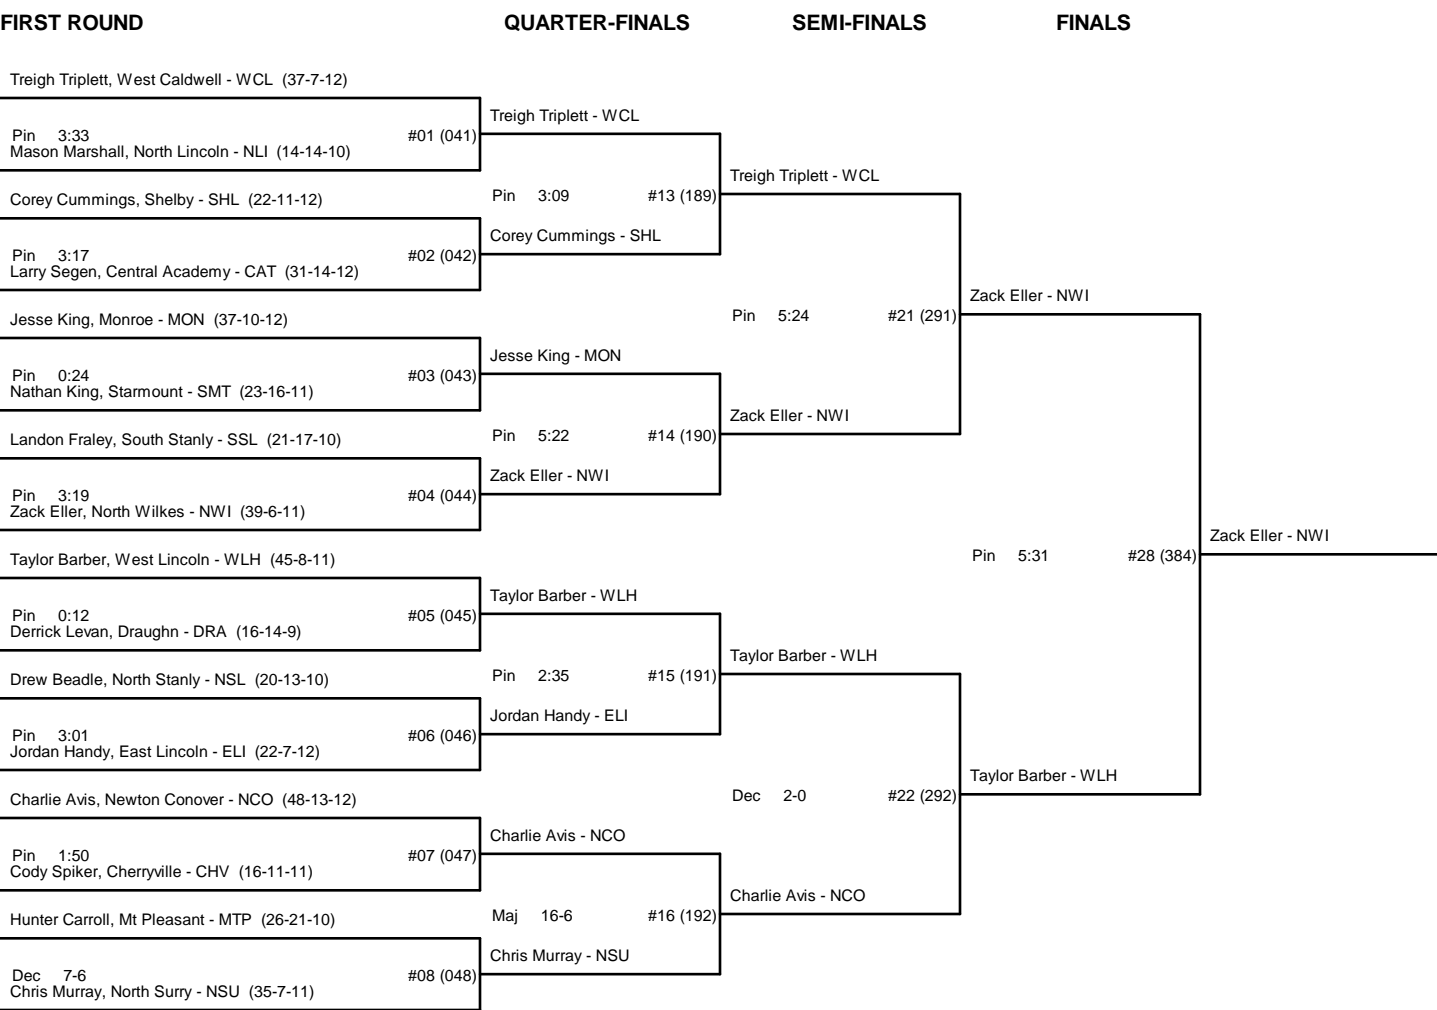

CHAMPIONSHIP BRACKET - 135 2009 1A/2A MIDWEST REGIONAL TOURNAMENT