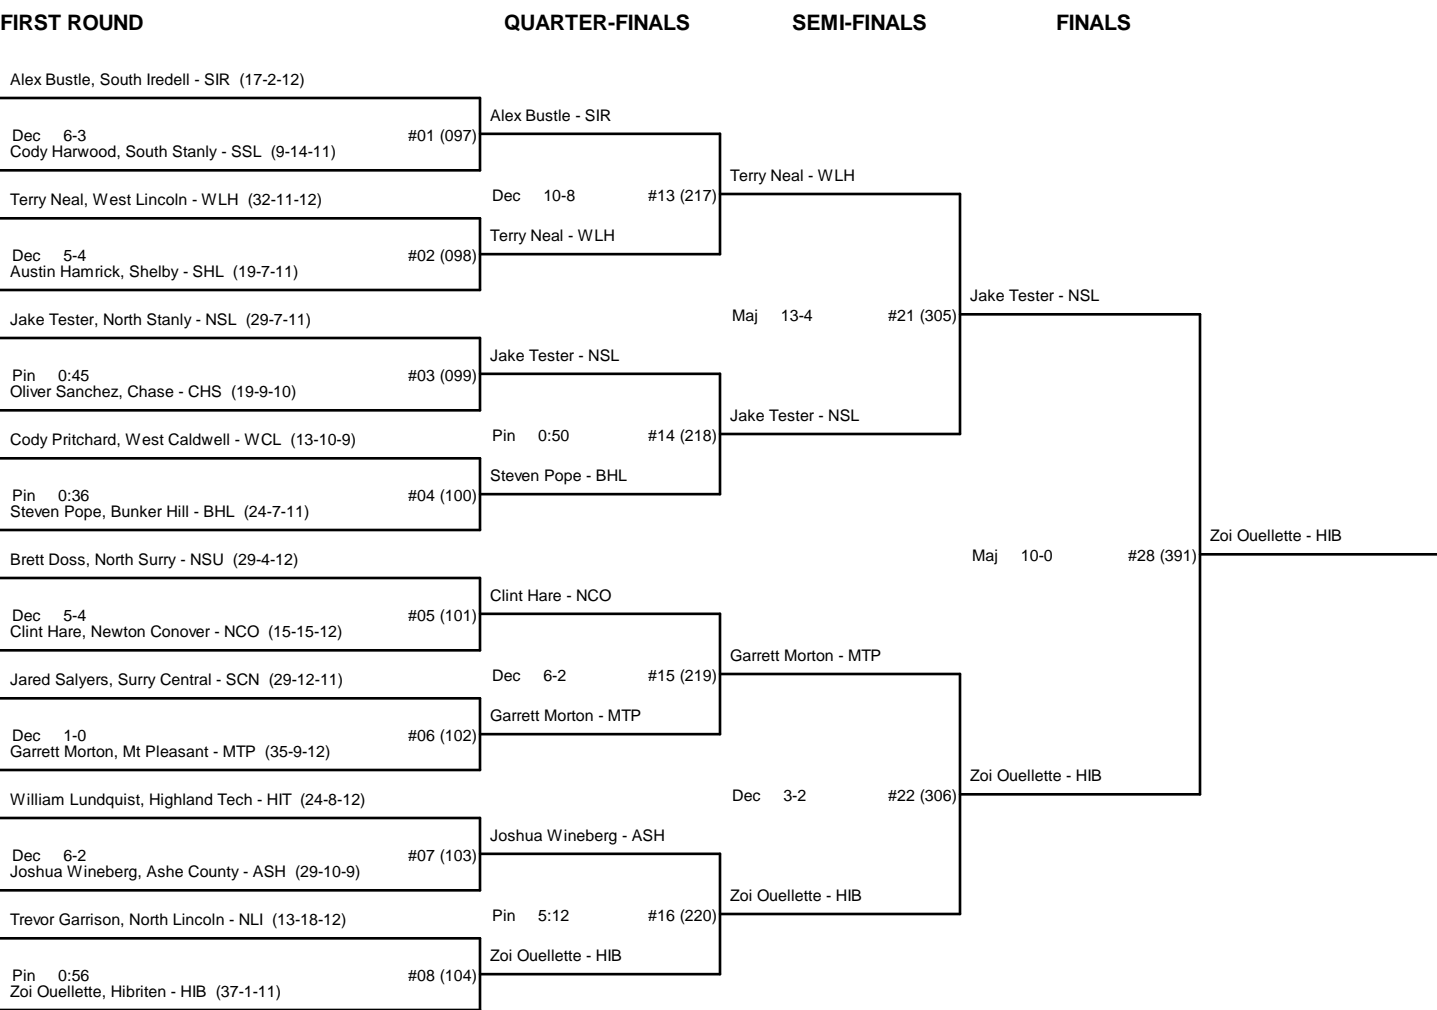

CHAMPIONSHIP BRACKET - 215 2009 1A/2A MIDWEST REGIONAL TOURNAMENT