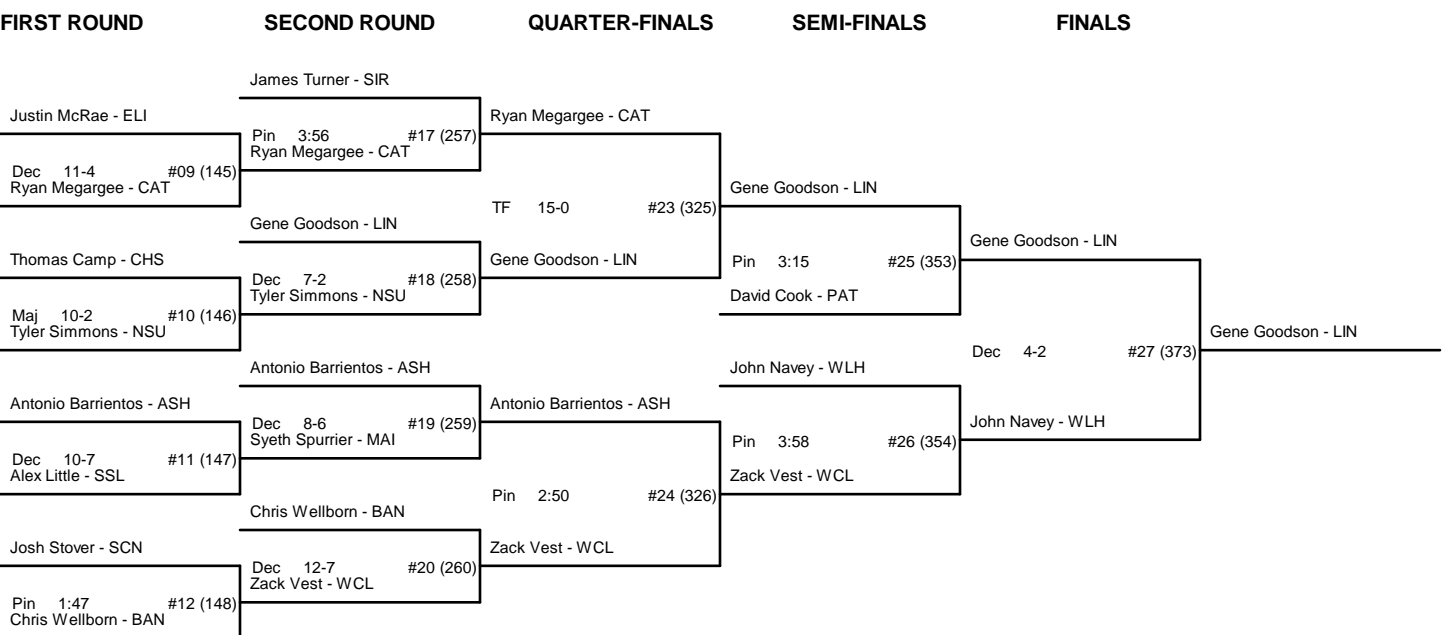

CONSOLATION BRACKET - 152 2009 1A/2A MIDWEST REGIONAL TOURNAMENT