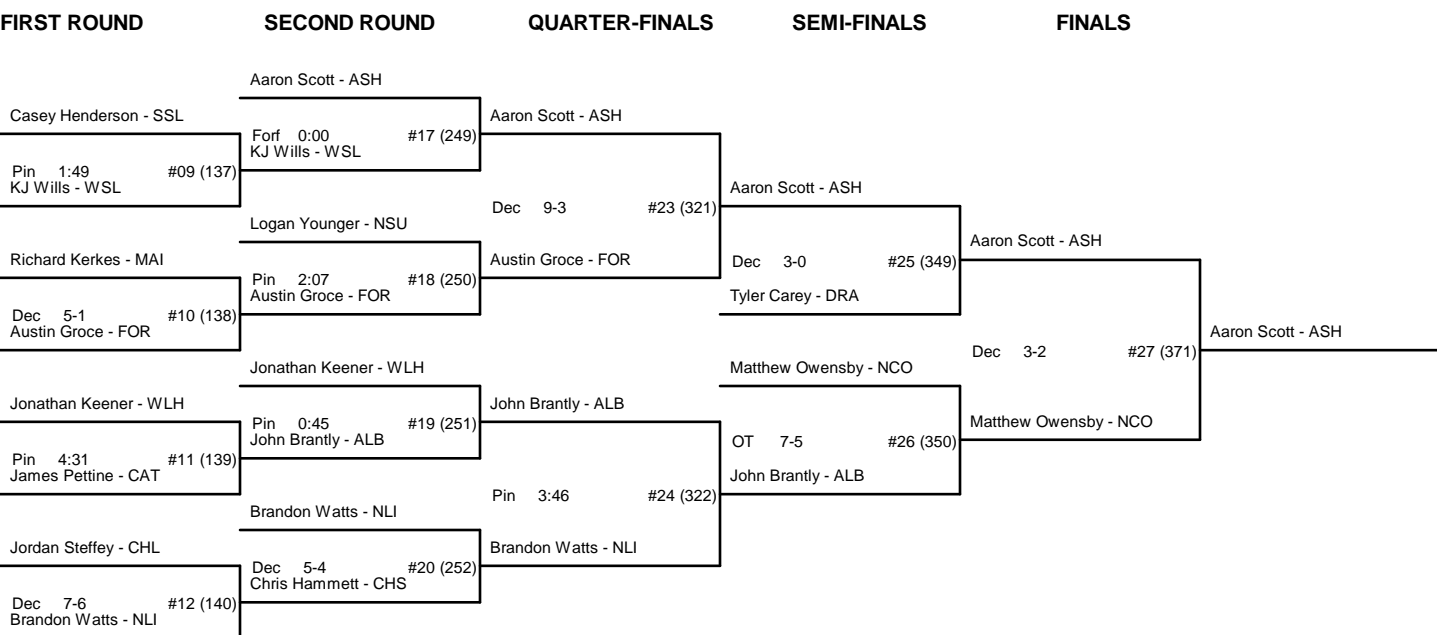

CONSOLATION BRACKET - 140 2009 1A/2A MIDWEST REGIONAL TOURNAMENT