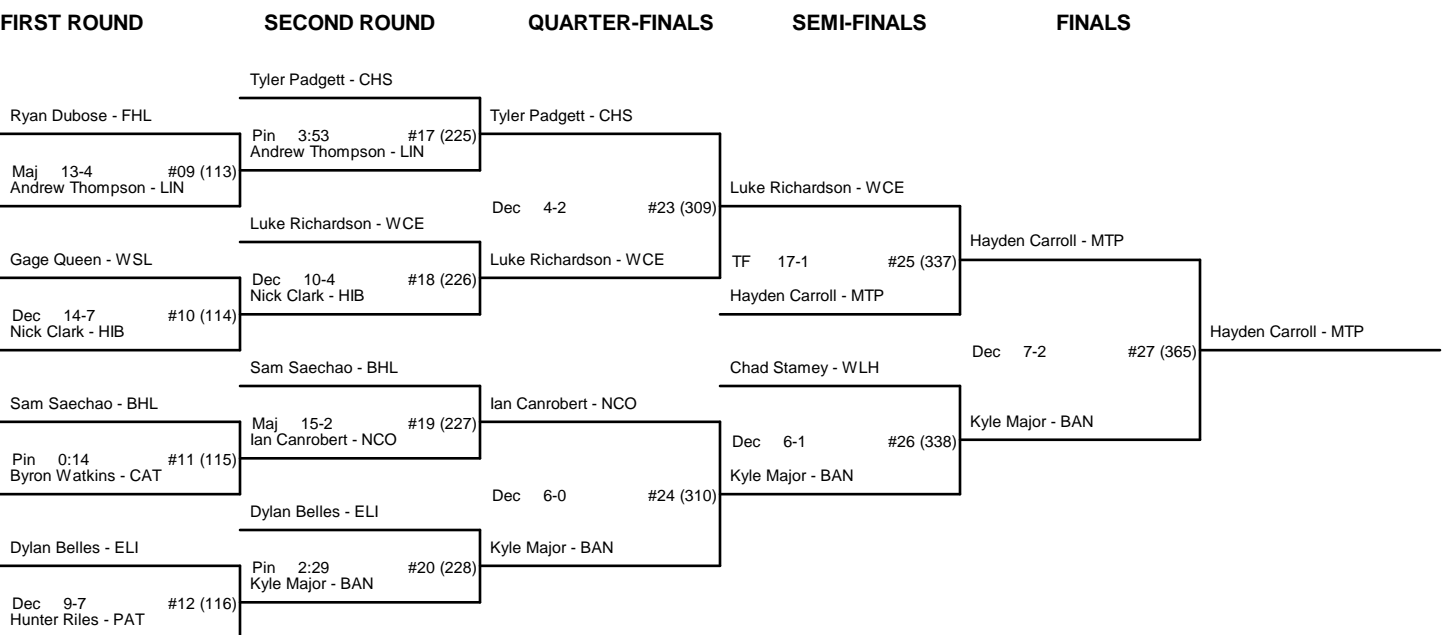

TEAM SCORES - 2009 1A/2A MIDWEST REGIONAL TOURNAMENT

1.	West Lincoln (WLH)	142.00
2.	Mt Pleasant (MTP)	128.00
3.	Newton Conover (NCO)	121.00
4.	Hibriten (HIB)	105.00
5.	North Surry (NSU)	90.00
6.	Bandys (BAN)	72.50
7.	Shelby (SHL)	66.00
8.	North Wilkes (NWI)	51.50
9.	Chase (CHS)	51.00
10.	Monroe (MON)	50.50
11.	Wilkes Central (WCE)	50.50
12.	Ashe County (ASH)	50.00
13.	Starmount (SMT)	47.00
14.	South Stanly (SSL)	46.00
15.	Albemarle (ALB)	45.00
16.	North Stanly (NSL)	45.00
17.	North Lincoln (NLI)	42.50
18.	West Caldwell (WCL)	38.00
19.	Bunker Hill (BHL)	34.00
20.	Surry Central (SCN)	30.00
21.	Lincolnton (LIN)	28.50
22.	East Lincoln (ELI)	24.50
23.	Maiden (MAI)	23.00
24.	Central Academy (CAT)	19.00
25.	Draughn (DRA)	14.50
26.	Patton (PAT)	14.00
27.	Highland Tech (HIT)	10.00
28.	South Iredell (SIR)	9.00
29.	Forbush (FOR)	8.00
30.	East Rutherford (ERU)	5.00
31.	Forest Hills (FHL)	3.00
32.	West Stanly (WSL)	2.00
33.	Challenger (CHL)	0.00
34.	Cherryville (CHV)	0.00
35.	Union Academy (UAC)	0.00

CHAMPIONSHIP BRACKET - 103 2009 1A/2A MIDWEST REGIONAL TOURNAMENT

CONSOLATION BRACKET - 103 2009 1A/2A MIDWEST REGIONAL TOURNAMENT

CHAMPIONSHIP BRACKET - 119 2009 1A/2A MIDWEST REGIONAL TOURNAMENT

CONSOLATION BRACKET - 119 2009 1A/2A MIDWEST REGIONAL TOURNAMENT