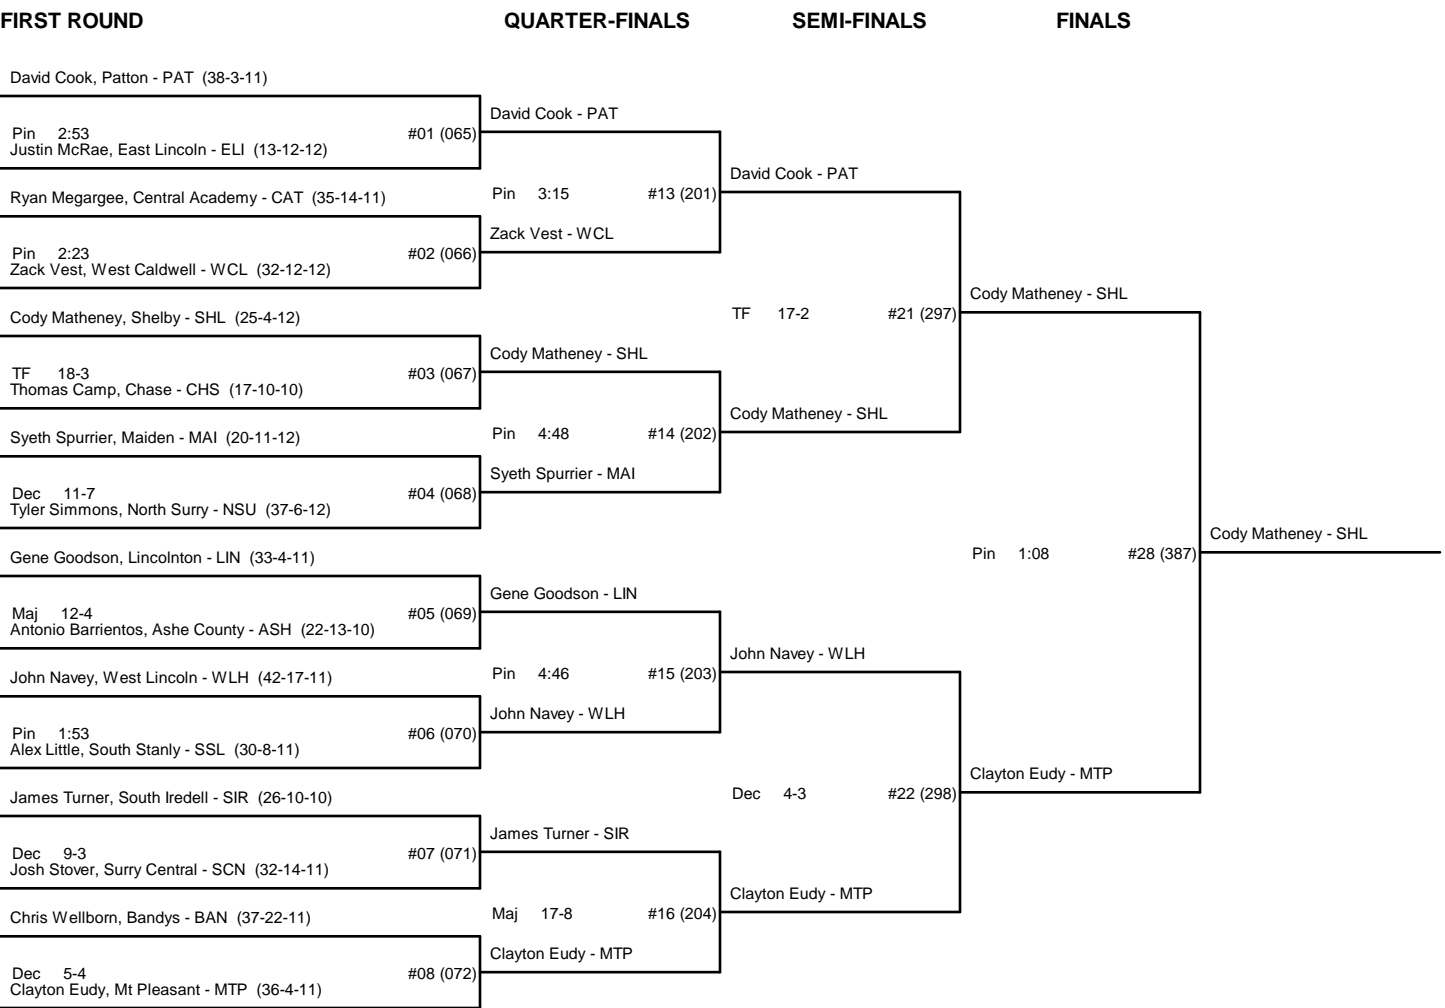

CHAMPIONSHIP BRACKET - 152 2009 1A/2A MIDWEST REGIONAL TOURNAMENT