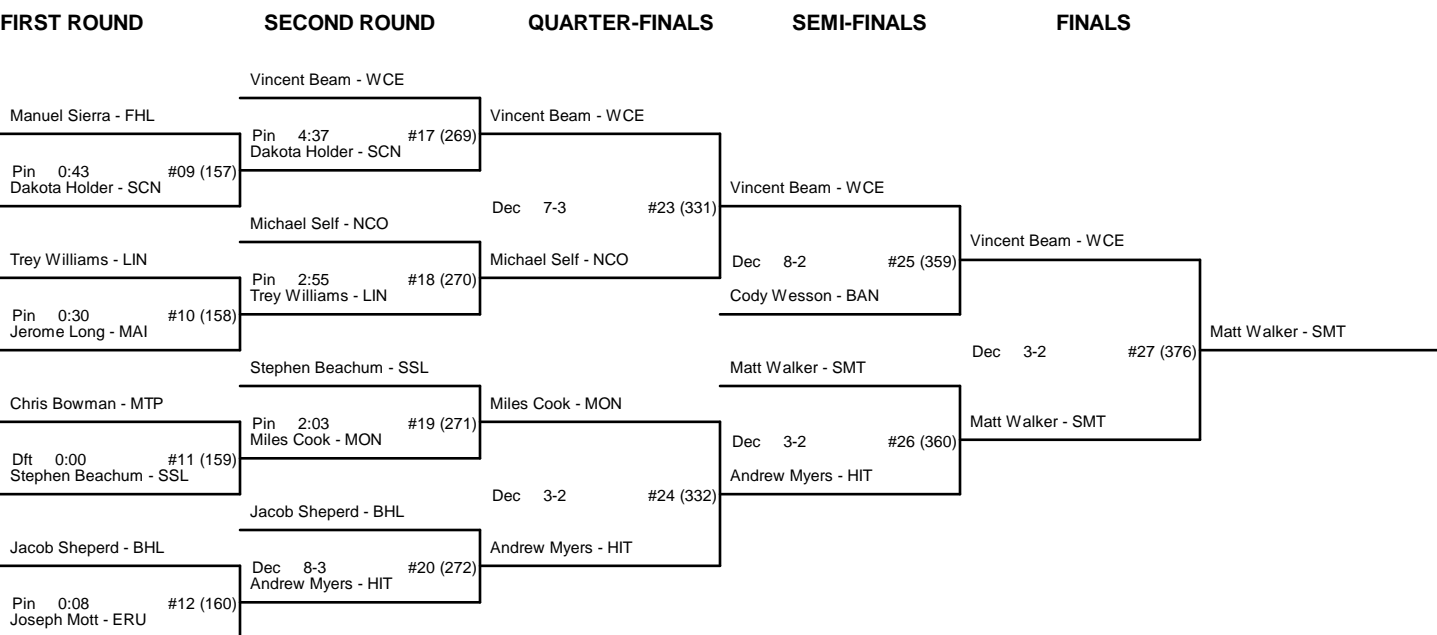

CHAMPIONSHIP BRACKET - 171 2009 1A/2A MIDWEST REGIONAL TOURNAMENT

CONSOLATION BRACKET - 171 2009 1A/2A MIDWEST REGIONAL TOURNAMENT

CHAMPIONSHIP BRACKET - 189 2009 1A/2A MIDWEST REGIONAL TOURNAMENT

CONSOLATION BRACKET - 189 2009 1A/2A MIDWEST REGIONAL TOURNAMENT