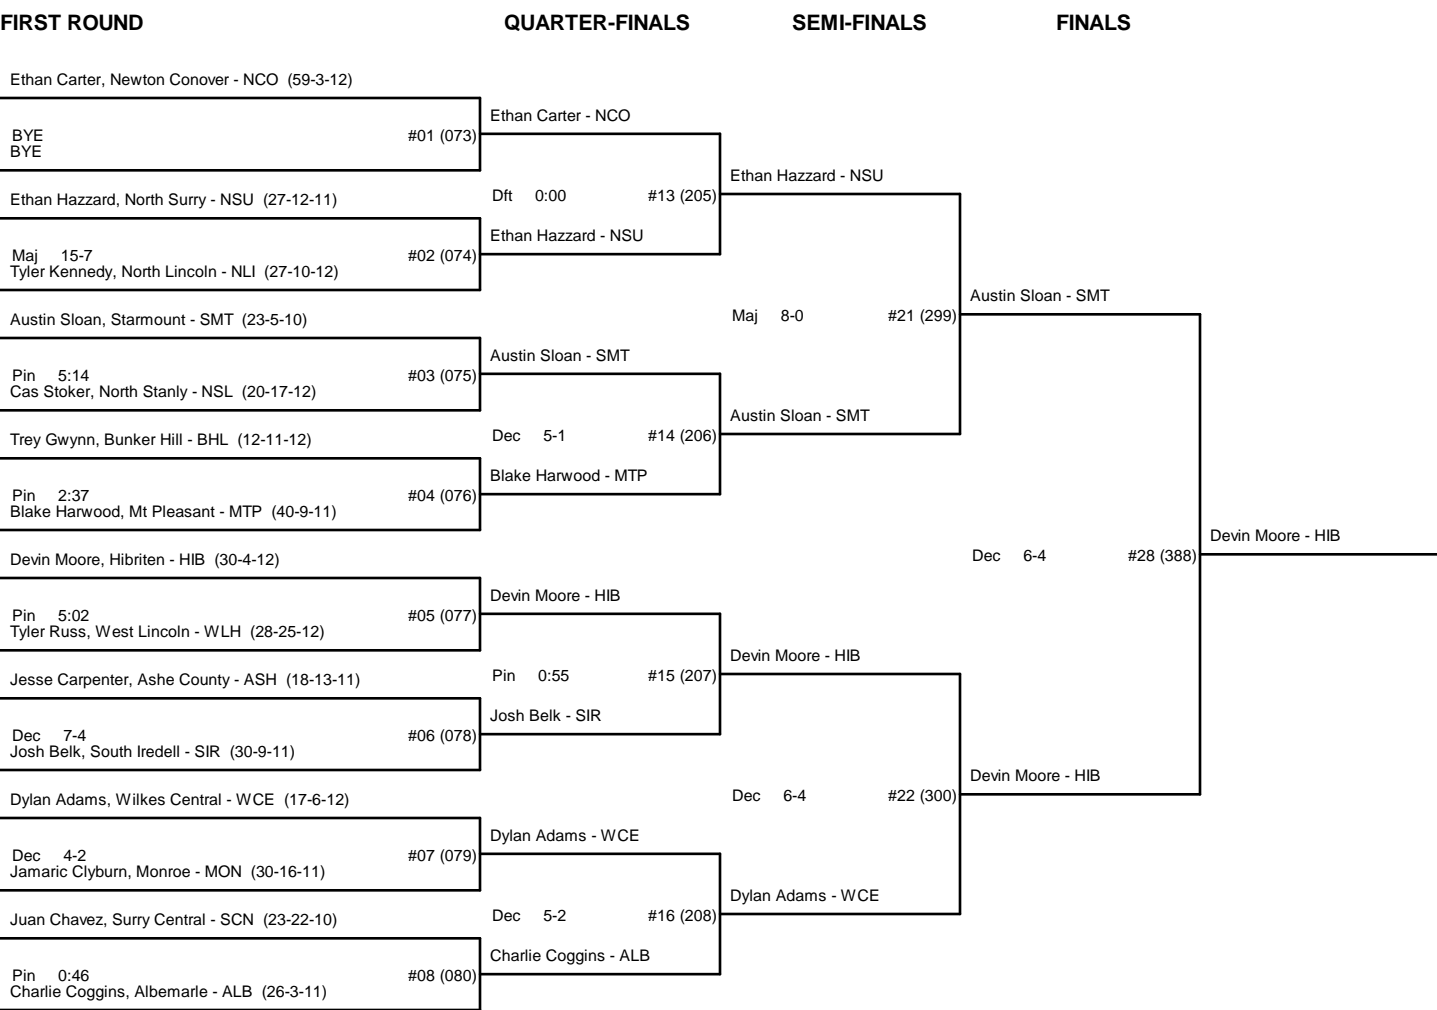

CHAMPIONSHIP BRACKET - 160 2009 1A/2A MIDWEST REGIONAL TOURNAMENT