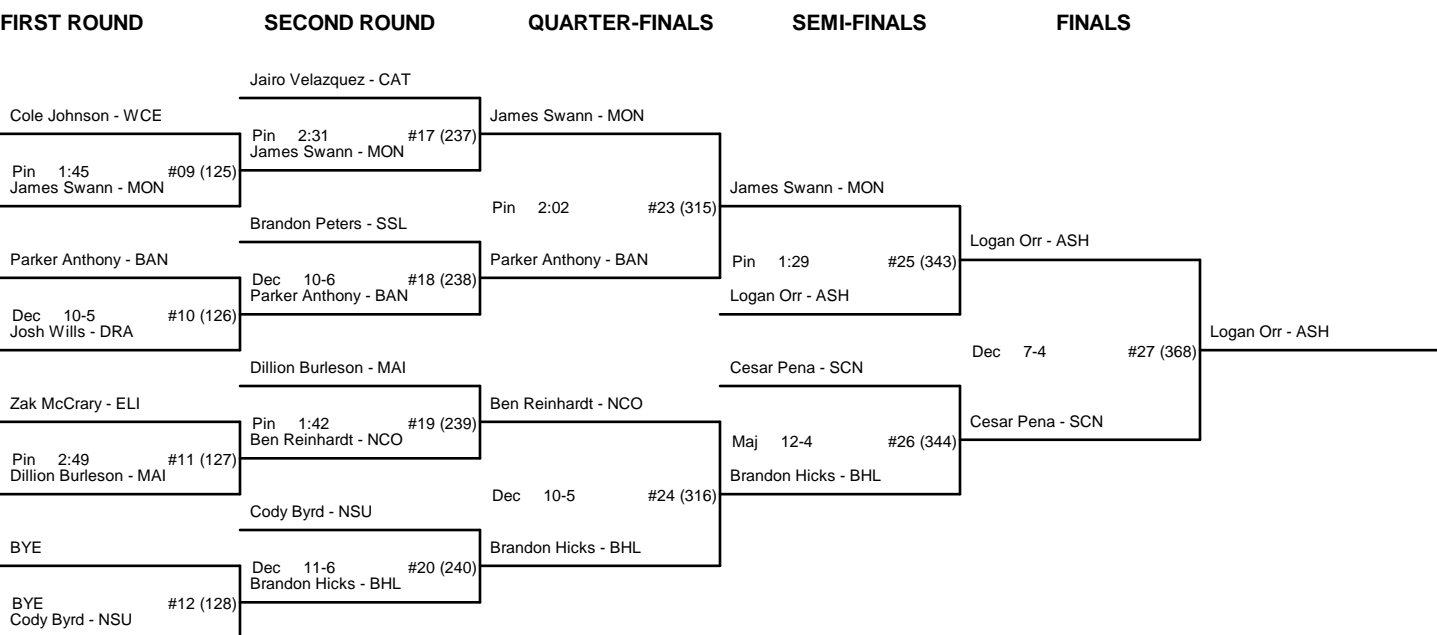

TEAM SCORES - 2009 1A/2A MIDWEST REGIONAL TOURNAMENT

1.	West Lincoln (WLH)	142.00
2.	Mt Pleasant (MTP)	128.00
3.	Newton Conover (NCO)	121.00
4.	Hibriten (HIB)	105.00
5.	North Surry (NSU)	90.00
6.	Bandys (BAN)	72.50
7.	Shelby (SHL)	66.00
8.	North Wilkes (NWI)	51.50
9.	Chase (CHS)	51.00
10.	Monroe (MON)	50.50
11.	Wilkes Central (WCE)	50.50
12.	Ashe County (ASH)	50.00
13.	Starmount (SMT)	47.00
14.	South Stanly (SSL)	46.00
15.	Albemarle (ALB)	45.00
16.	North Stanly (NSL)	45.00
17.	North Lincoln (NLI)	42.50
18.	West Caldwell (WCL)	38.00
19.	Bunker Hill (BHL)	34.00
20.	Surry Central (SCN)	30.00
21.	Lincolnton (LIN)	28.50
22.	East Lincoln (ELI)	24.50
23.	Maiden (MAI)	23.00
24.	Central Academy (CAT)	19.00
25.	Draughn (DRA)	14.50
26.	Patton (PAT)	14.00
27.	Highland Tech (HIT)	10.00
28.	South Iredell (SIR)	9.00
29.	Forbush (FOR)	8.00
30.	East Rutherford (ERU)	5.00
31.	Forest Hills (FHL)	3.00
32.	West Stanly (WSL)	2.00
33.	Challenger (CHL)	0.00
34.	Cherryville (CHV)	0.00
35.	Union Academy (UAC)	0.00

CHAMPIONSHIP BRACKET - 103 2009 1A/2A MIDWEST REGIONAL TOURNAMENT

CONSOLATION BRACKET - 103 2009 1A/2A MIDWEST REGIONAL TOURNAMENT

CHAMPIONSHIP BRACKET - 119 2009 1A/2A MIDWEST REGIONAL TOURNAMENT

CONSOLATION BRACKET - 119 2009 1A/2A MIDWEST REGIONAL TOURNAMENT

CHAMPIONSHIP BRACKET - 125 2009 1A/2A MIDWEST REGIONAL TOURNAMENT

CONSOLATION BRACKET - 125 2009 1A/2A MIDWEST REGIONAL TOURNAMENT

CHAMPIONSHIP BRACKET - 135 2009 1A/2A MIDWEST REGIONAL TOURNAMENT

CONSOLATION BRACKET - 135 2009 1A/2A MIDWEST REGIONAL TOURNAMENT