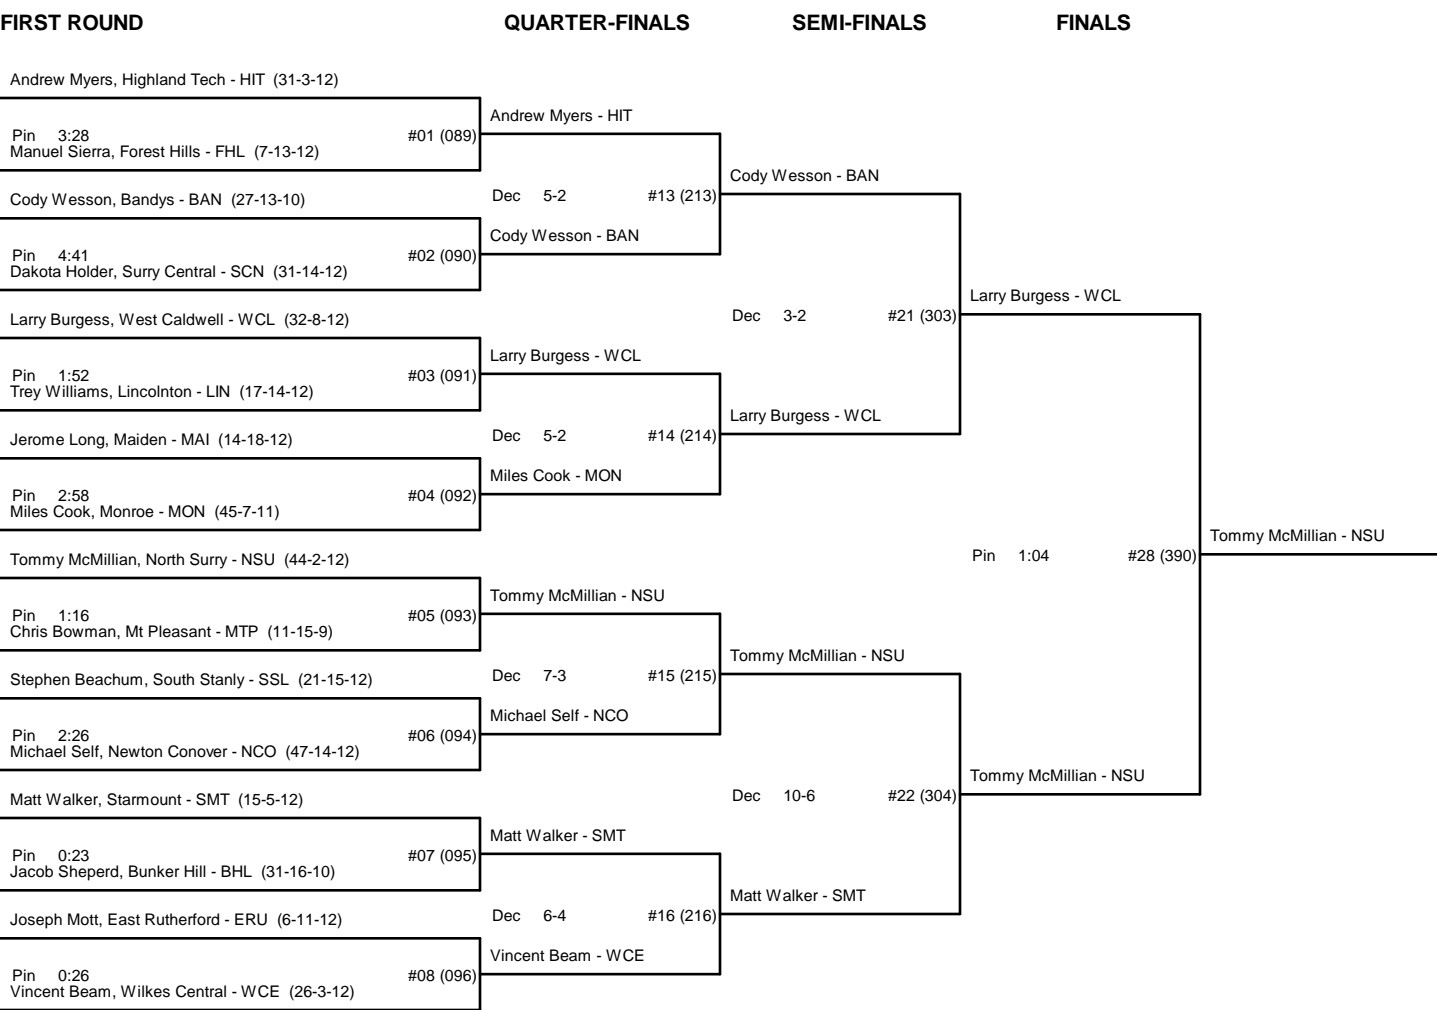

CHAMPIONSHIP BRACKET - 189 2009 1A/2A MIDWEST REGIONAL TOURNAMENT