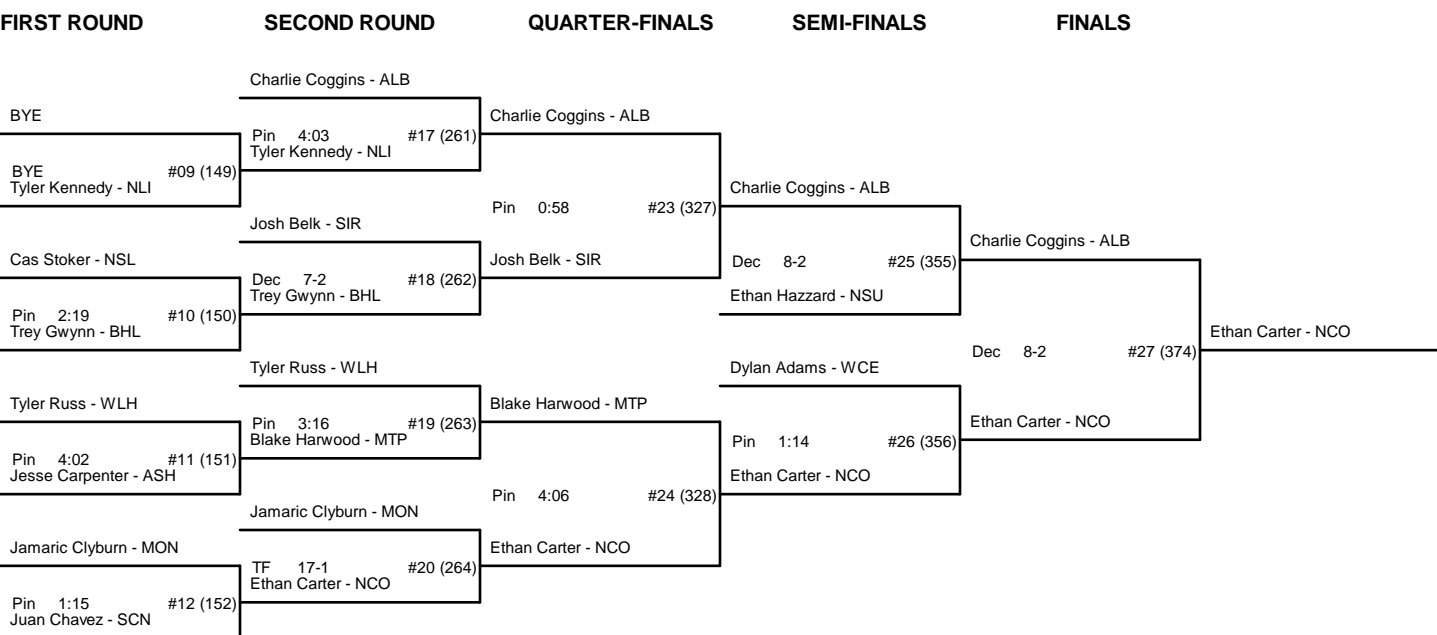

CHAMPIONSHIP BRACKET - 152 2009 1A/2A MIDWEST REGIONAL TOURNAMENT

CONSOLATION BRACKET - 152 2009 1A/2A MIDWEST REGIONAL TOURNAMENT

CHAMPIONSHIP BRACKET - 160 2009 1A/2A MIDWEST REGIONAL TOURNAMENT

CONSOLATION BRACKET - 160 2009 1A/2A MIDWEST REGIONAL TOURNAMENT