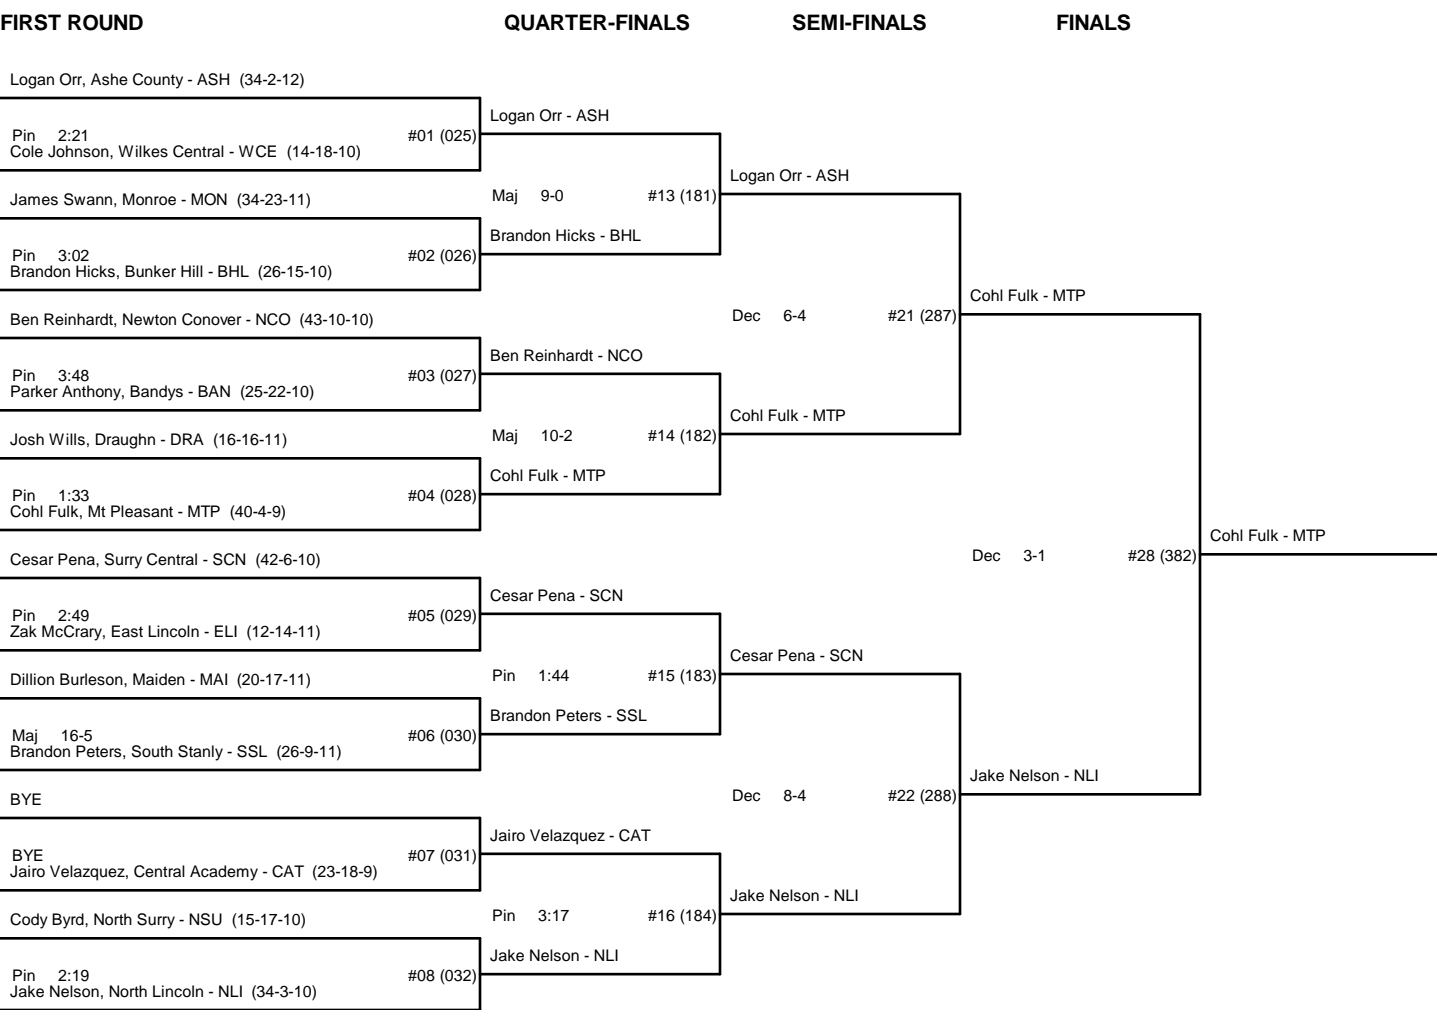

CHAMPIONSHIP BRACKET - 125 2009 1A/2A MIDWEST REGIONAL TOURNAMENT