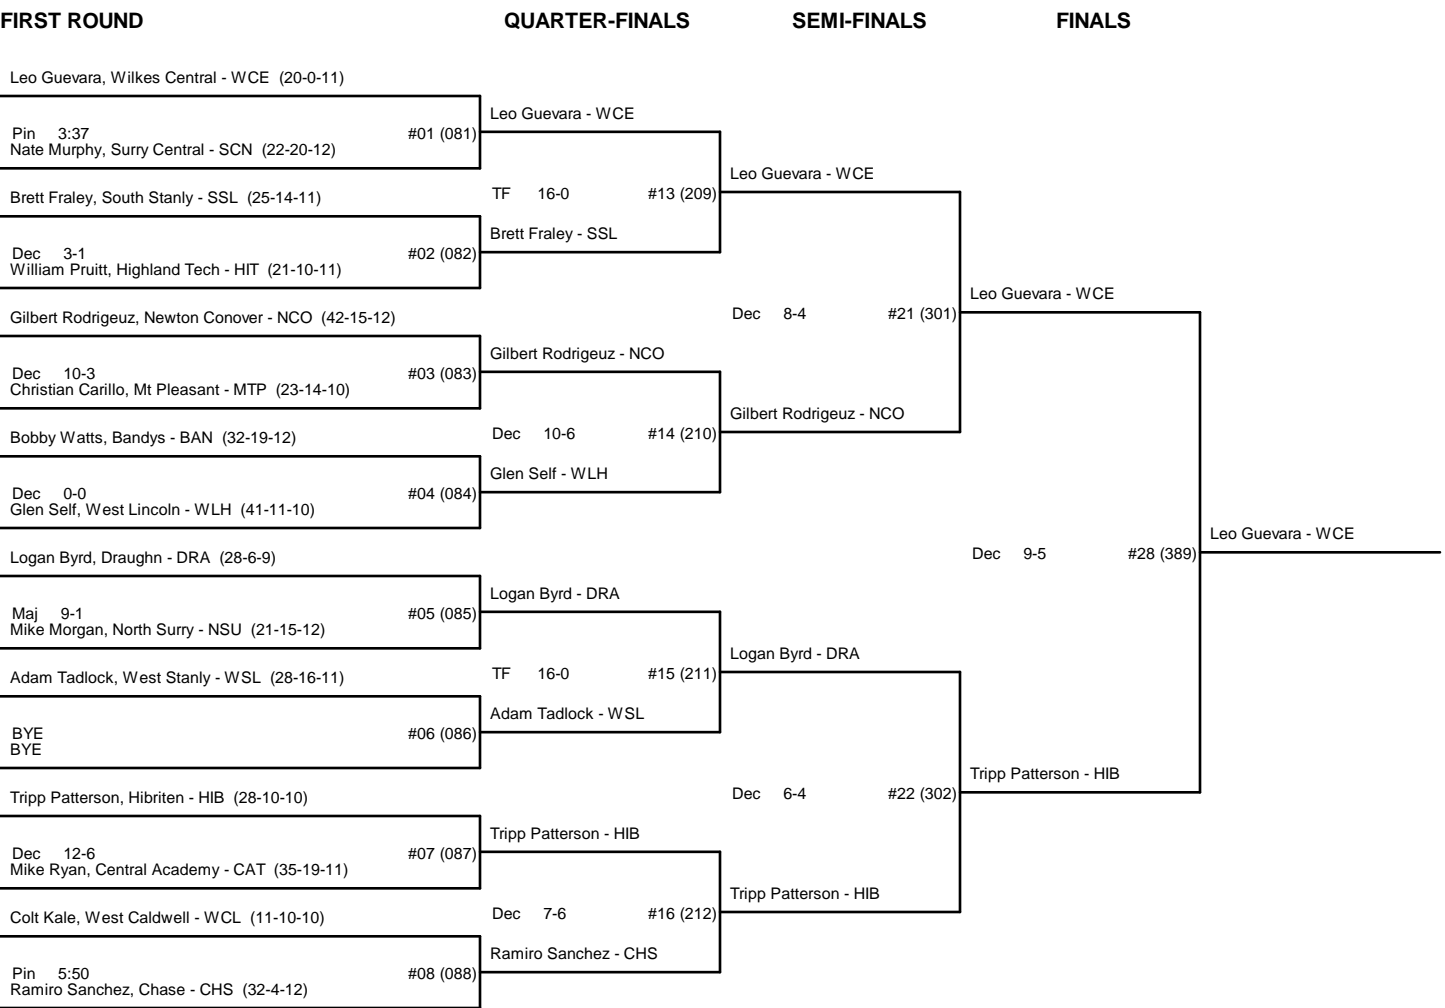

CHAMPIONSHIP BRACKET - 171 2009 1A/2A MIDWEST REGIONAL TOURNAMENT