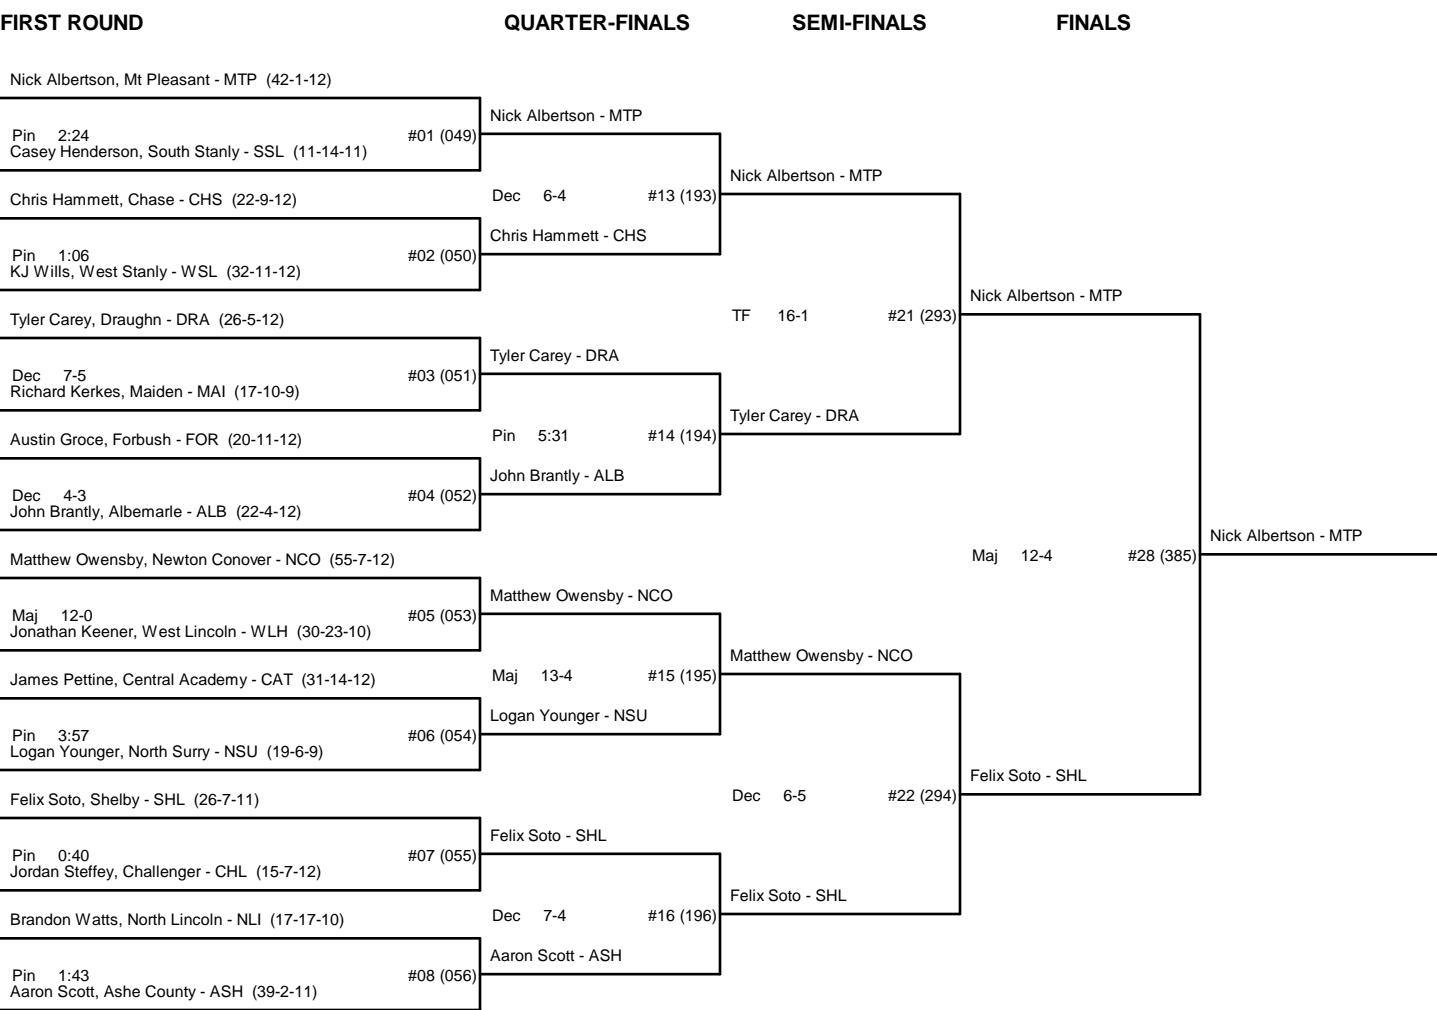

CHAMPIONSHIP BRACKET - 140 2009 1A/2A MIDWEST REGIONAL TOURNAMENT