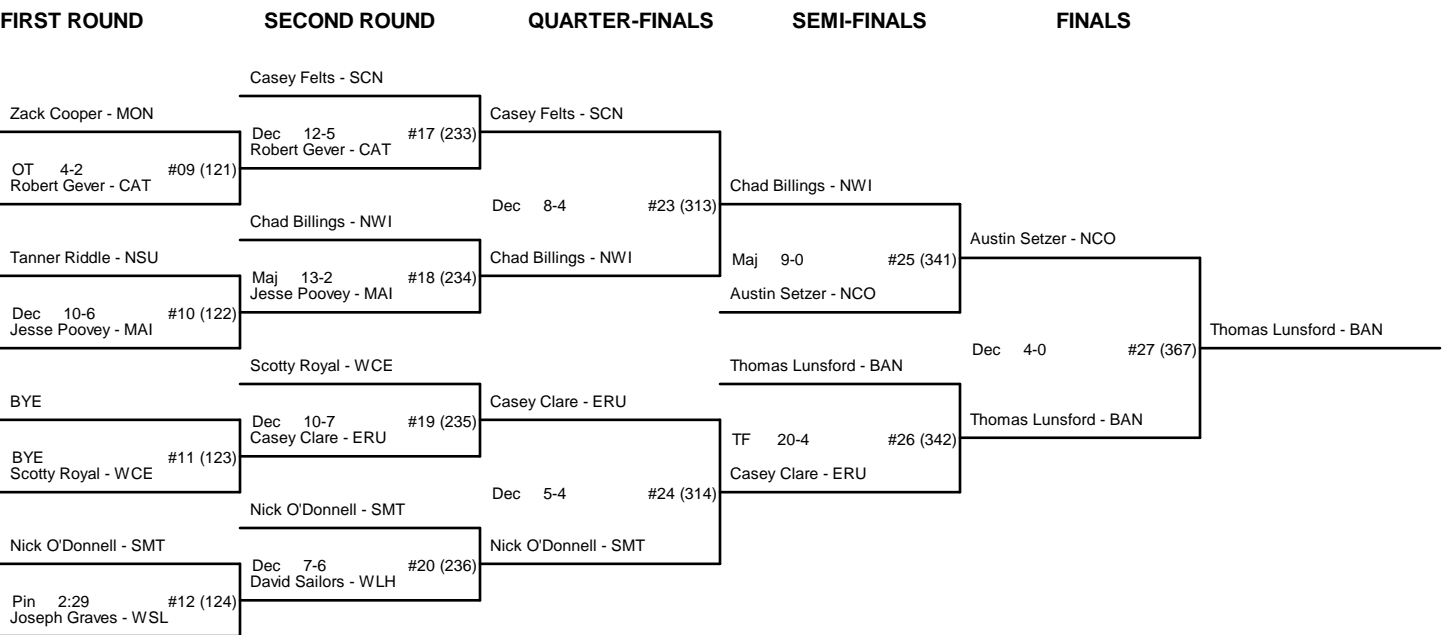

TEAM SCORES - 2009 1A/2A MIDWEST REGIONAL TOURNAMENT

1.	West Lincoln (WLH)	142.00
2.	Mt Pleasant (MTP)	128.00
3.	Newton Conover (NCO)	121.00
4.	Hibriten (HIB)	105.00
5.	North Surry (NSU)	90.00
6.	Bandys (BAN)	72.50
7.	Shelby (SHL)	66.00
8.	North Wilkes (NWI)	51.50
9.	Chase (CHS)	51.00
10.	Monroe (MON)	50.50
11.	Wilkes Central (WCE)	50.50
12.	Ashe County (ASH)	50.00
13.	Starmount (SMT)	47.00
14.	South Stanly (SSL)	46.00
15.	Albemarle (ALB)	45.00
16.	North Stanly (NSL)	45.00
17.	North Lincoln (NLI)	42.50
18.	West Caldwell (WCL)	38.00
19.	Bunker Hill (BHL)	34.00
20.	Surry Central (SCN)	30.00
21.	Lincolnton (LIN)	28.50
22.	East Lincoln (ELI)	24.50
23.	Maiden (MAI)	23.00
24.	Central Academy (CAT)	19.00
25.	Draughn (DRA)	14.50
26.	Patton (PAT)	14.00
27.	Highland Tech (HIT)	10.00
28.	South Iredell (SIR)	9.00
29.	Forbush (FOR)	8.00
30.	East Rutherford (ERU)	5.00
31.	Forest Hills (FHL)	3.00
32.	West Stanly (WSL)	2.00
33.	Challenger (CHL)	0.00
34.	Cherryville (CHV)	0.00
35.	Union Academy (UAC)	0.00

CHAMPIONSHIP BRACKET - 103 2009 1A/2A MIDWEST REGIONAL TOURNAMENT

CONSOLATION BRACKET - 103 2009 1A/2A MIDWEST REGIONAL TOURNAMENT

CHAMPIONSHIP BRACKET - 119 2009 1A/2A MIDWEST REGIONAL TOURNAMENT

CONSOLATION BRACKET - 119 2009 1A/2A MIDWEST REGIONAL TOURNAMENT