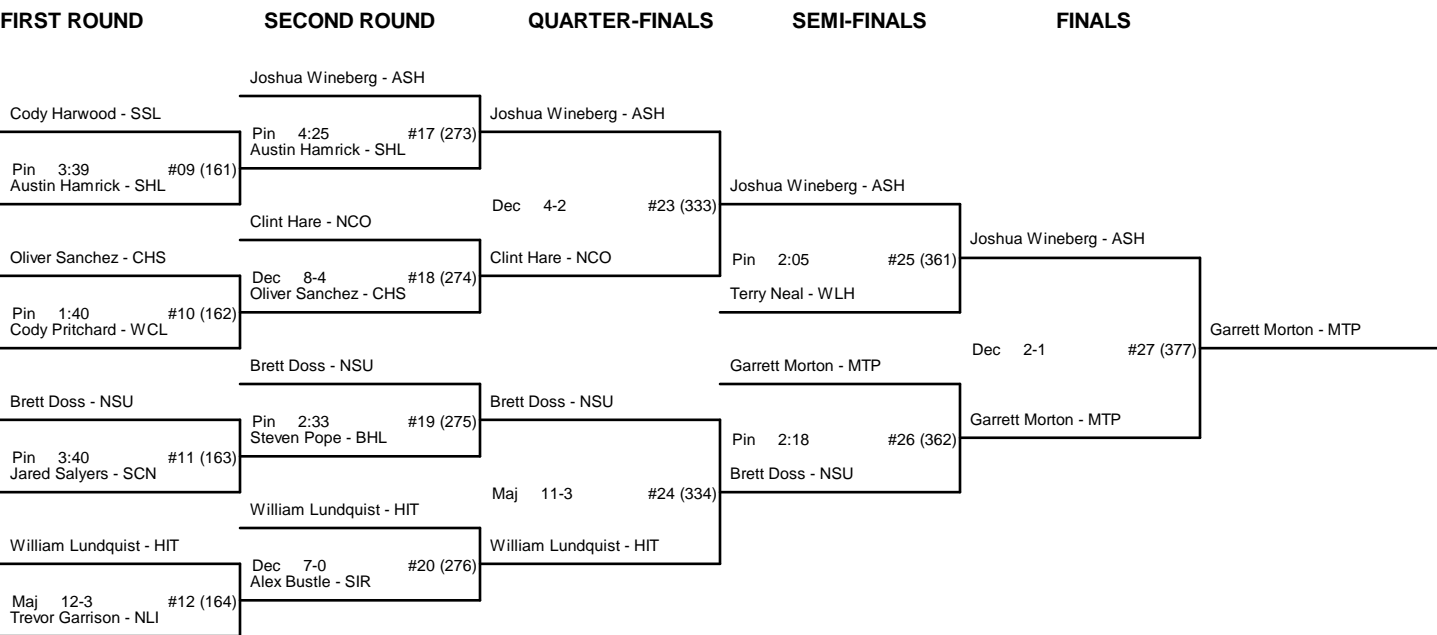

CONSOLATION BRACKET - 215 2009 1A/2A MIDWEST REGIONAL TOURNAMENT