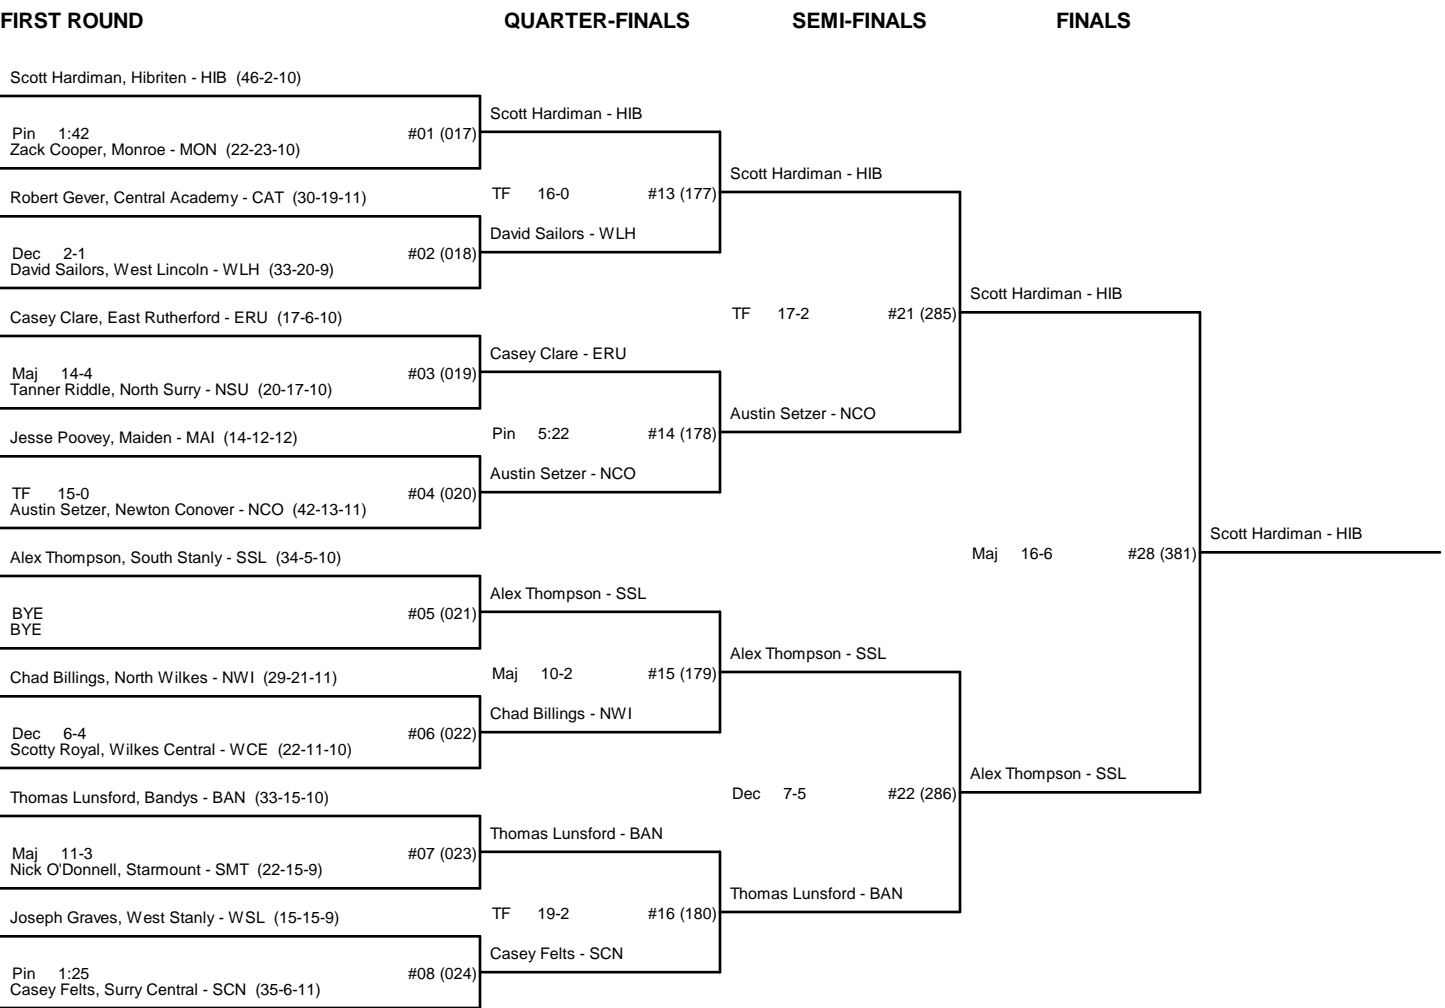

CHAMPIONSHIP BRACKET - 119 2009 1A/2A MIDWEST REGIONAL TOURNAMENT