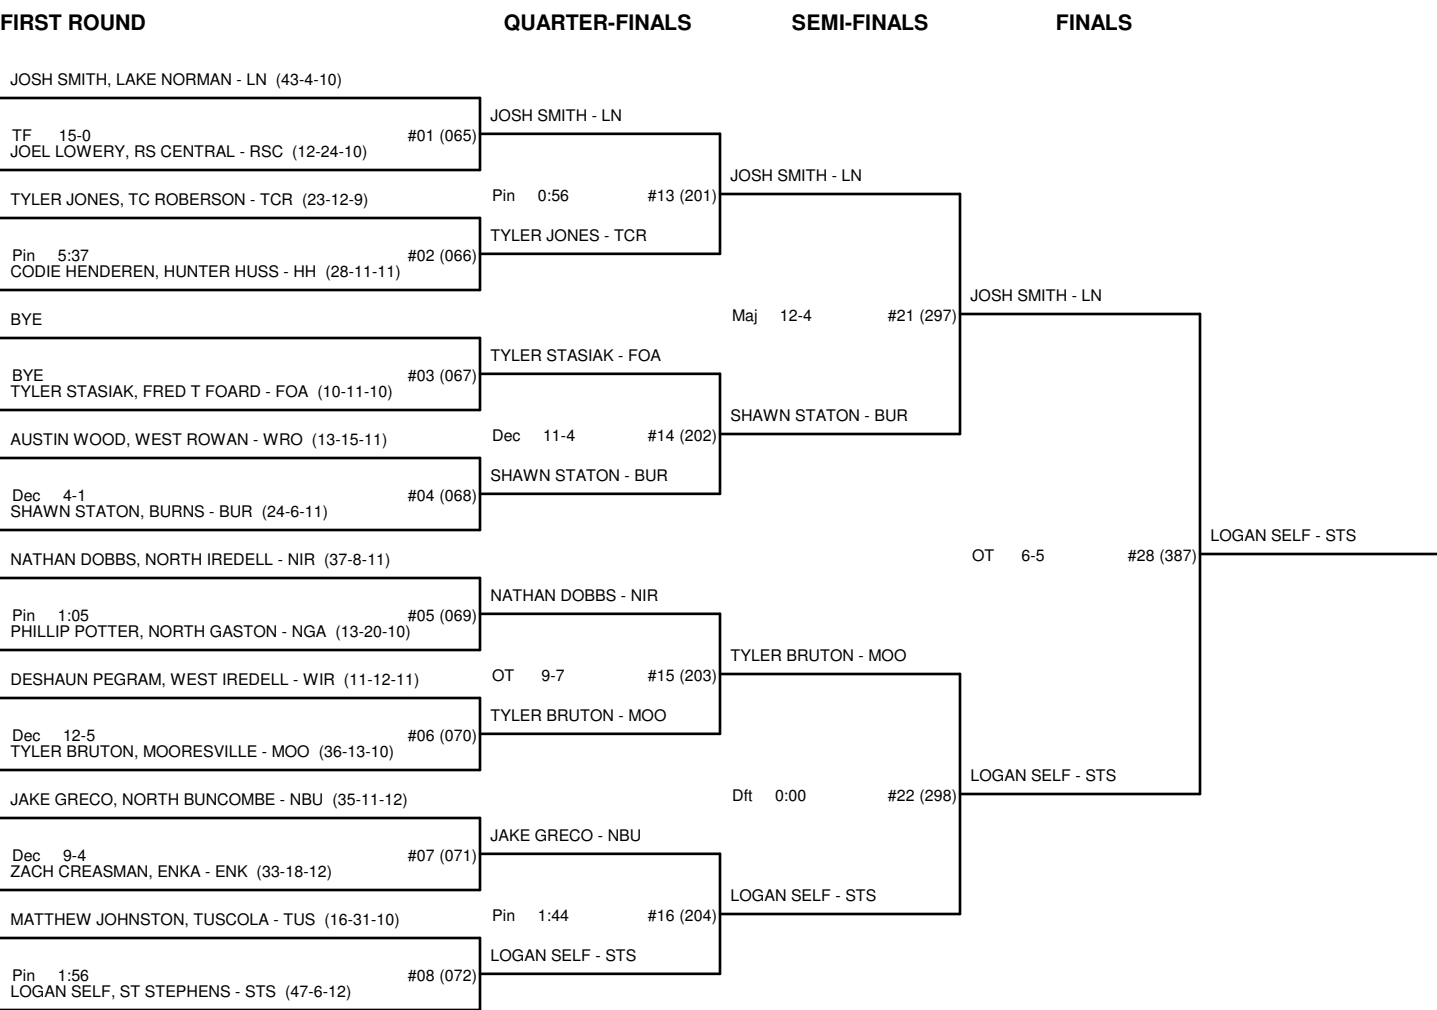

CHAMPIONSHIP BRACKET - 142 3A WEST REGIONAL 2009

CONSOLATION BRACKET - 142 3A WEST REGIONAL 2009

CHAMPIONSHIP BRACKET - 147 3A WEST REGIONAL 2009

CONSOLATION BRACKET - 147 3A WEST REGIONAL 2009

CHAMPIONSHIP BRACKET - 154 3A WEST REGIONAL 2009