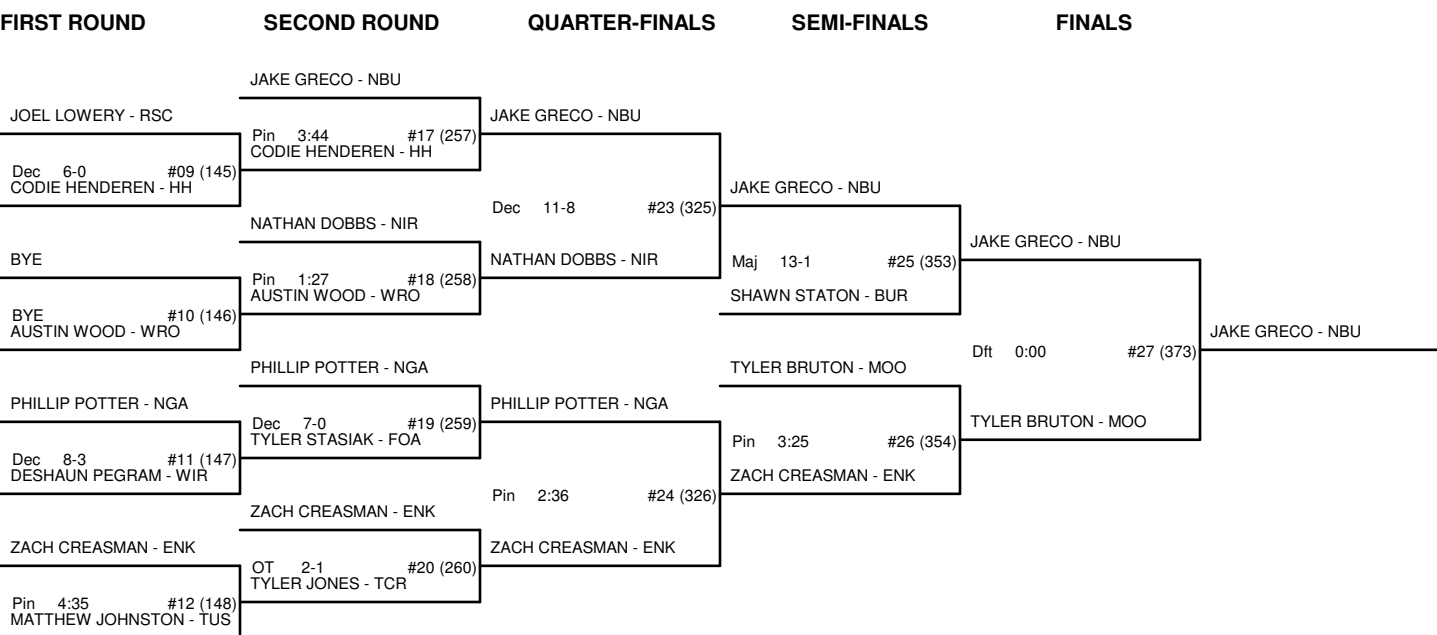

CONSOLATION BRACKET - 154 3A WEST REGIONAL 2009