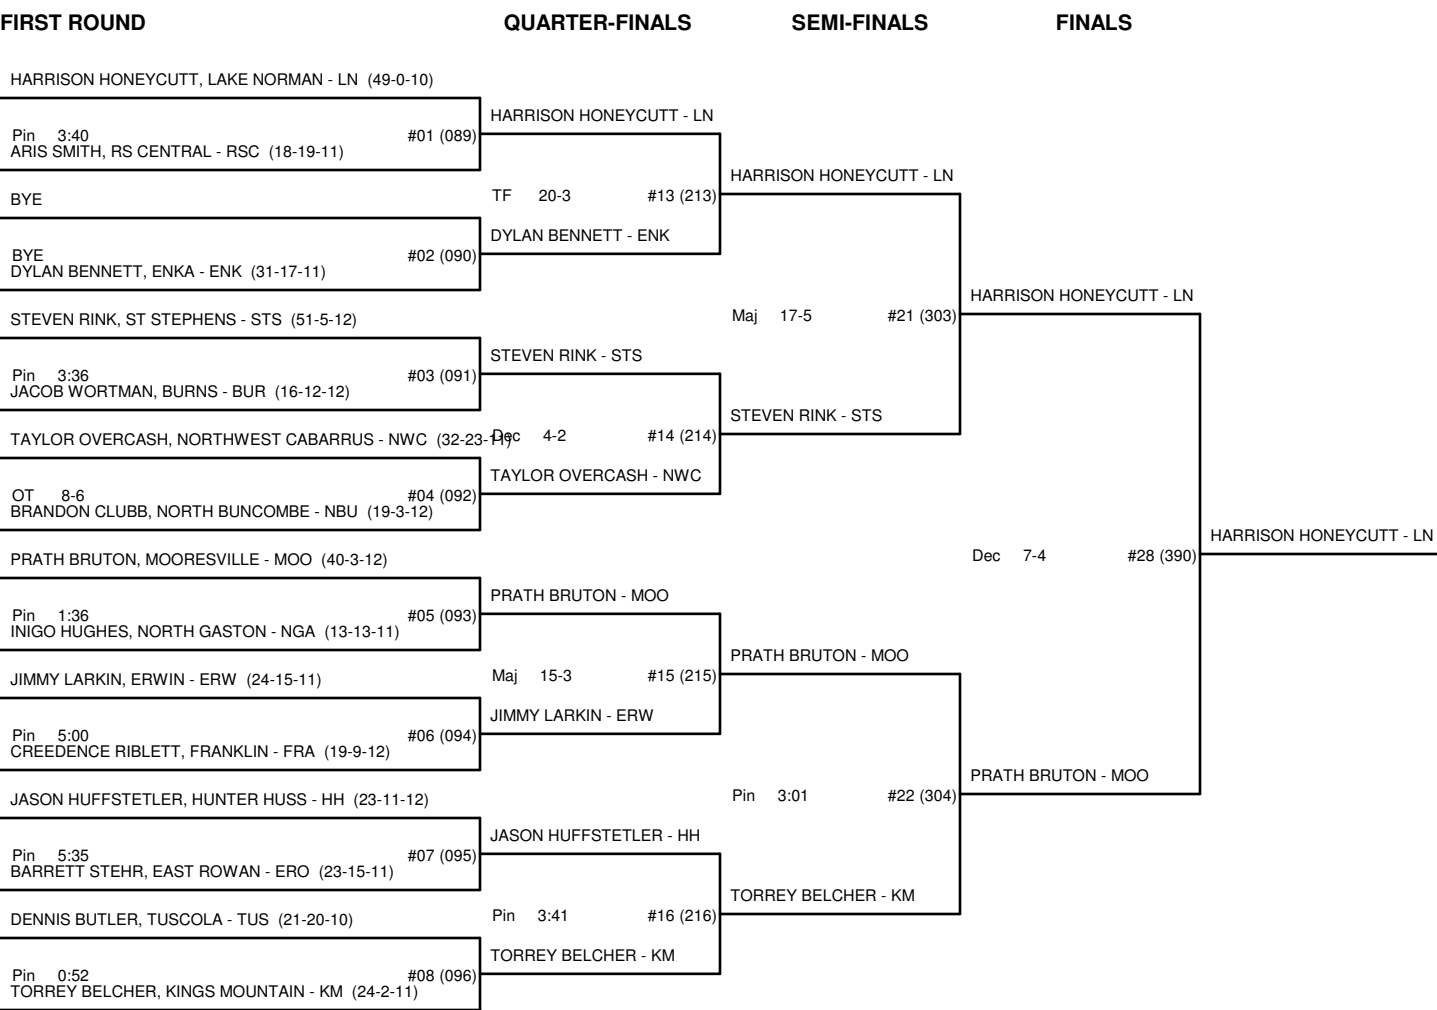

CHAMPIONSHIP BRACKET - 191 3A WEST REGIONAL 2009