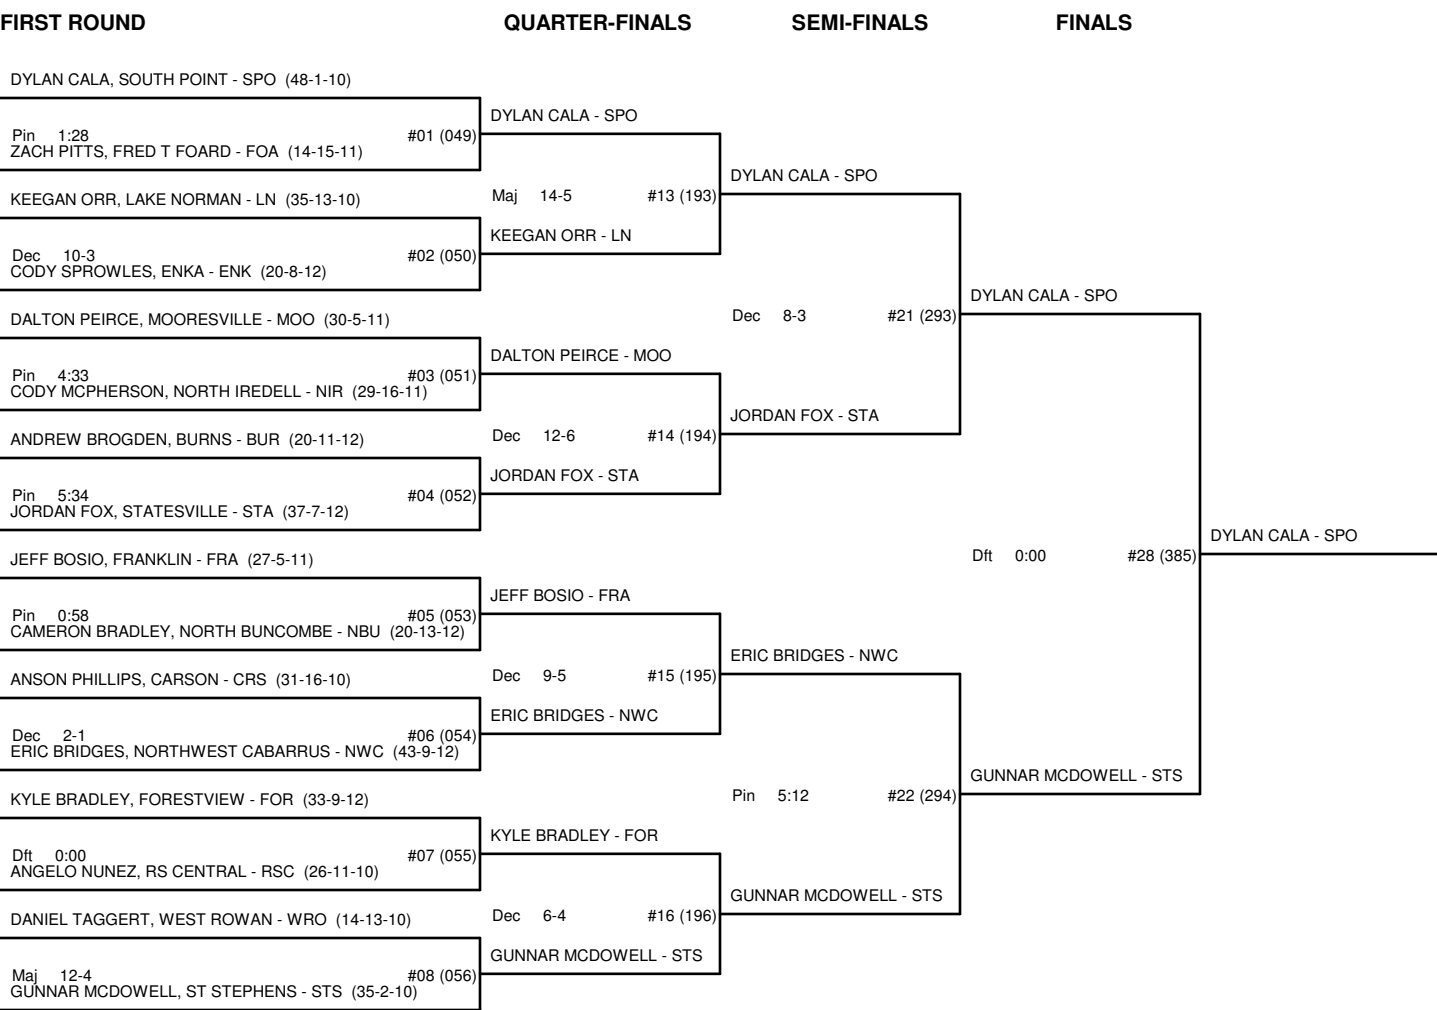

CHAMPIONSHIP BRACKET - 142 3A WEST REGIONAL 2009