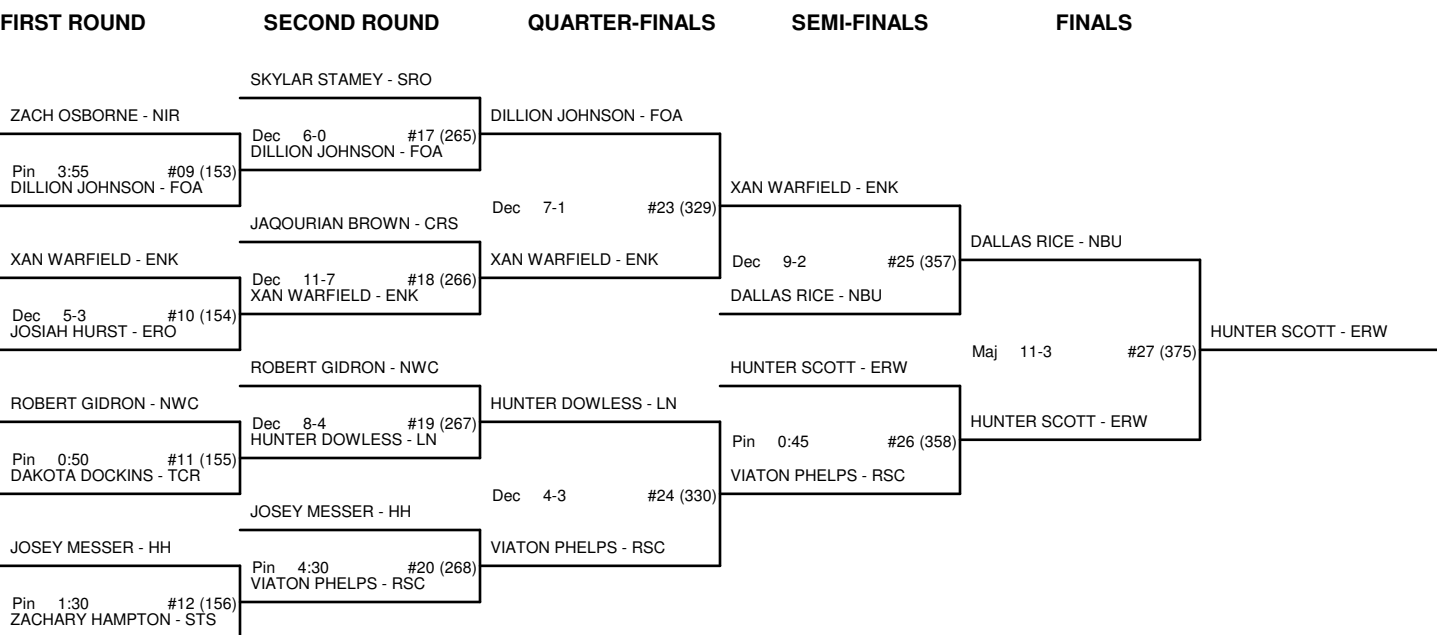

CONSOLATION BRACKET - 154 3A WEST REGIONAL 2009

CHAMPIONSHIP BRACKET - 162 3A WEST REGIONAL 2009

CONSOLATION BRACKET - 162 3A WEST REGIONAL 2009

CHAMPIONSHIP BRACKET - 173 3A WEST REGIONAL 2009

CONSOLATION BRACKET - 173 3A WEST REGIONAL 2009