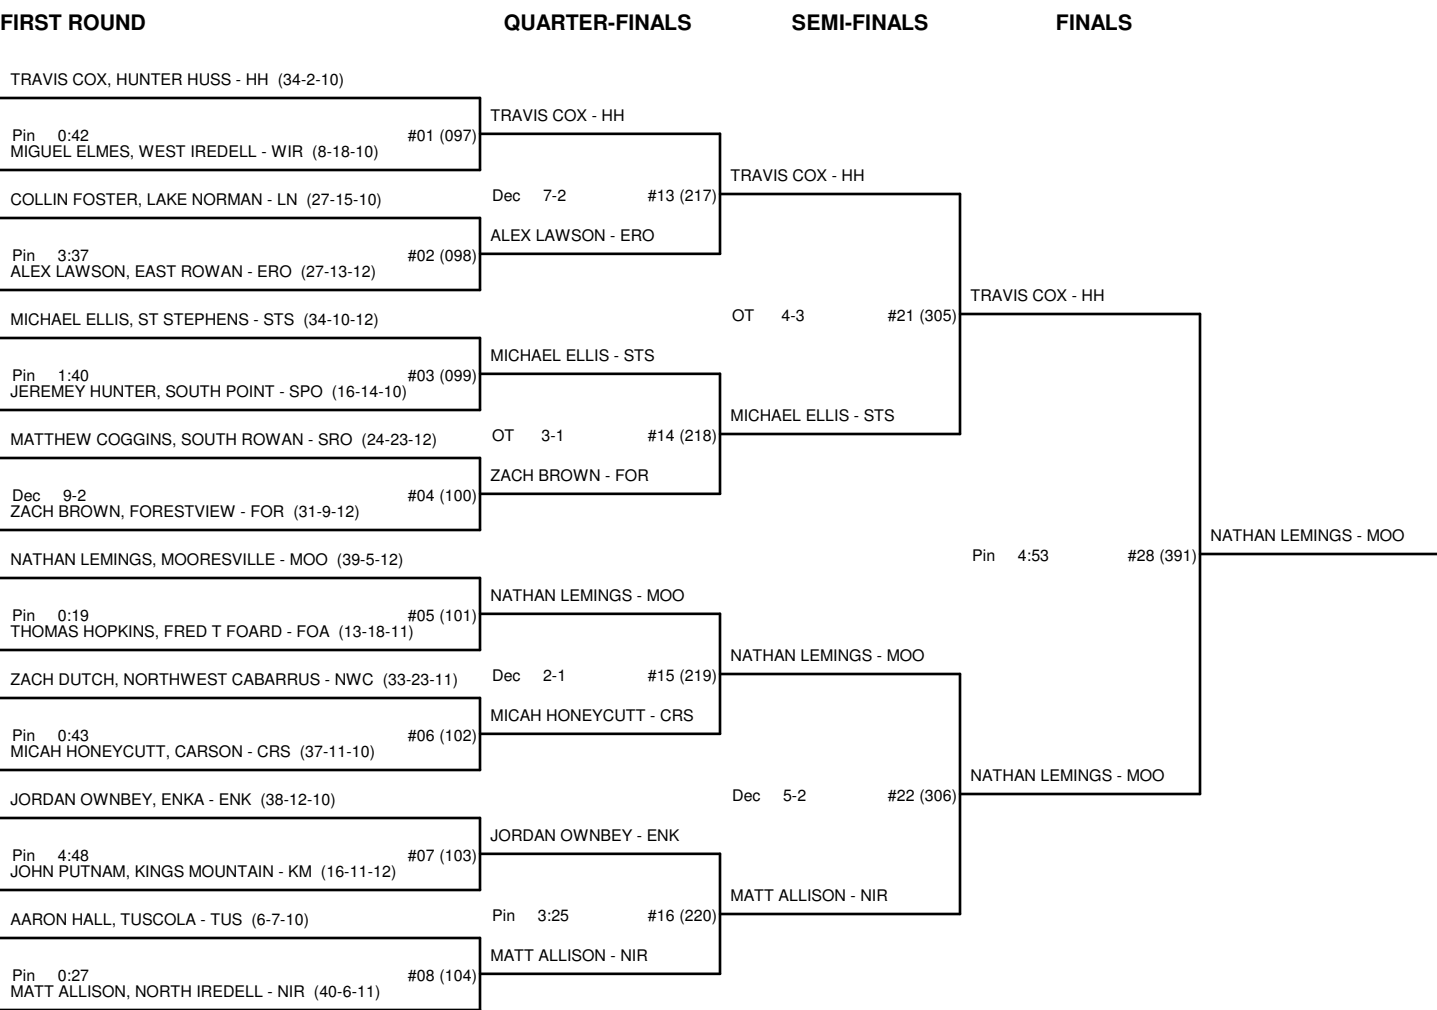

CHAMPIONSHIP BRACKET - 217 3A WEST REGIONAL 2009