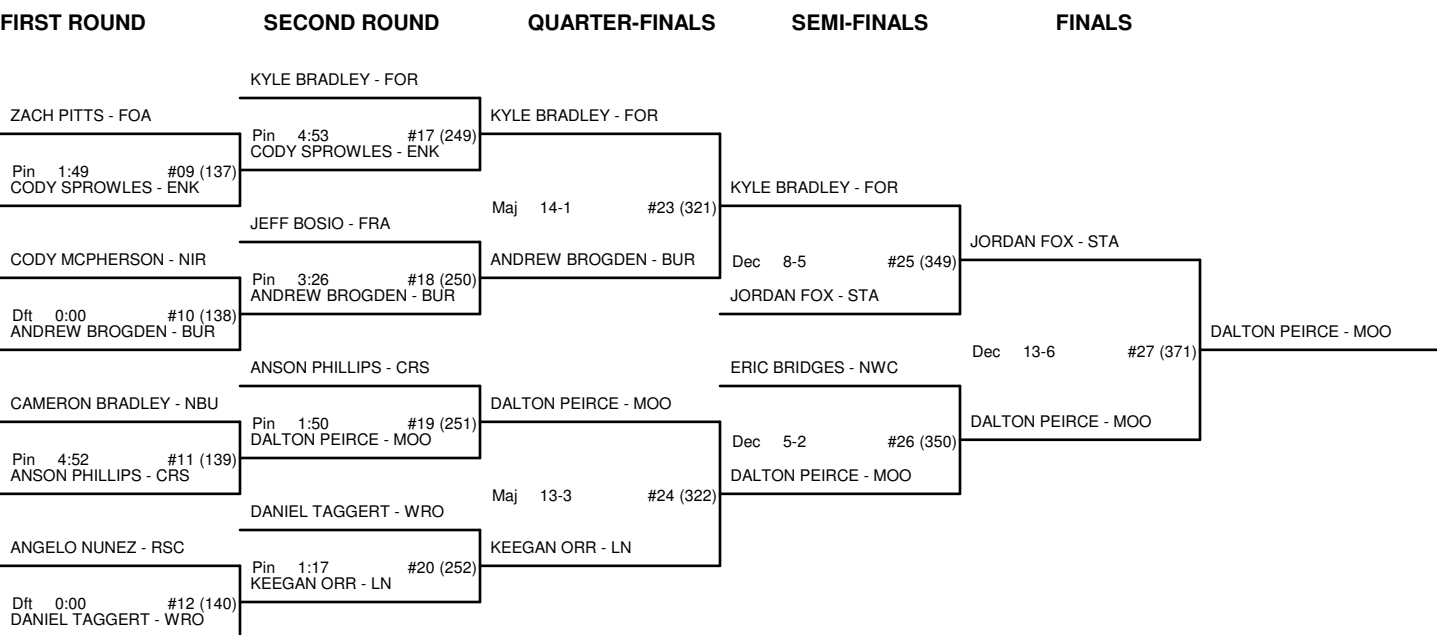

CONSOLATION BRACKET - 142 3A WEST REGIONAL 2009