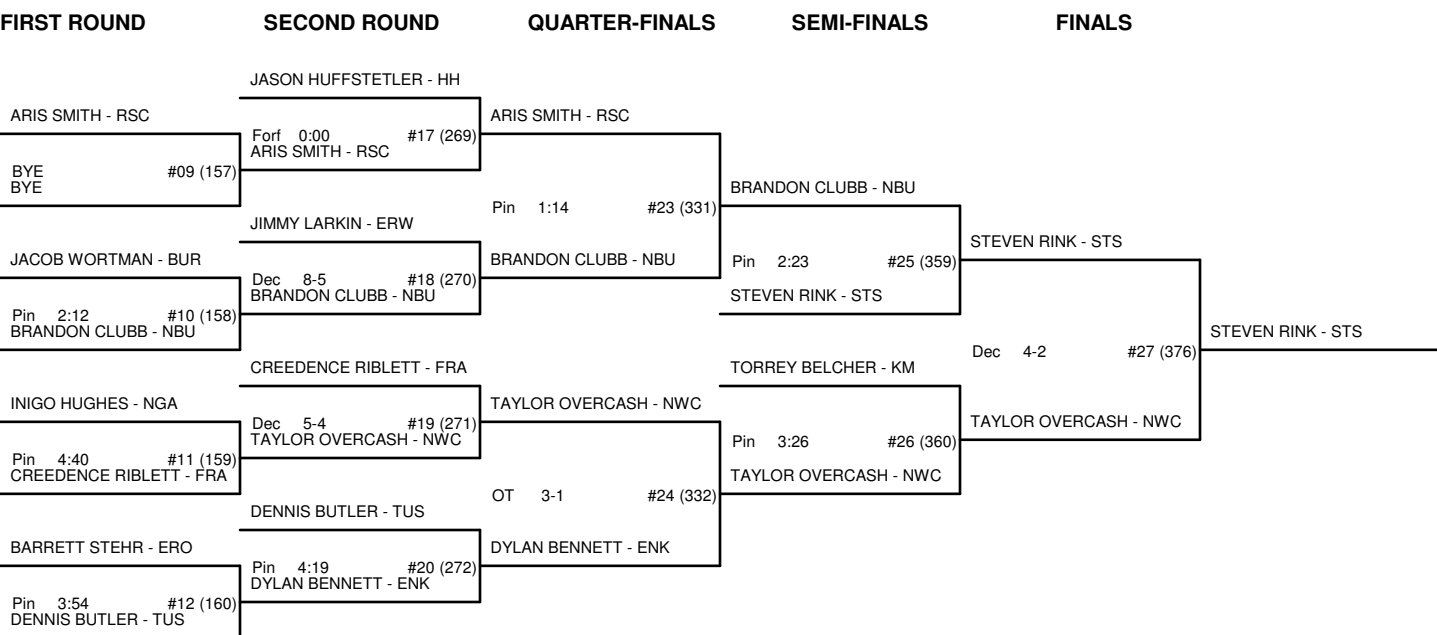

CONSOLATION BRACKET - 191 3A WEST REGIONAL 2009