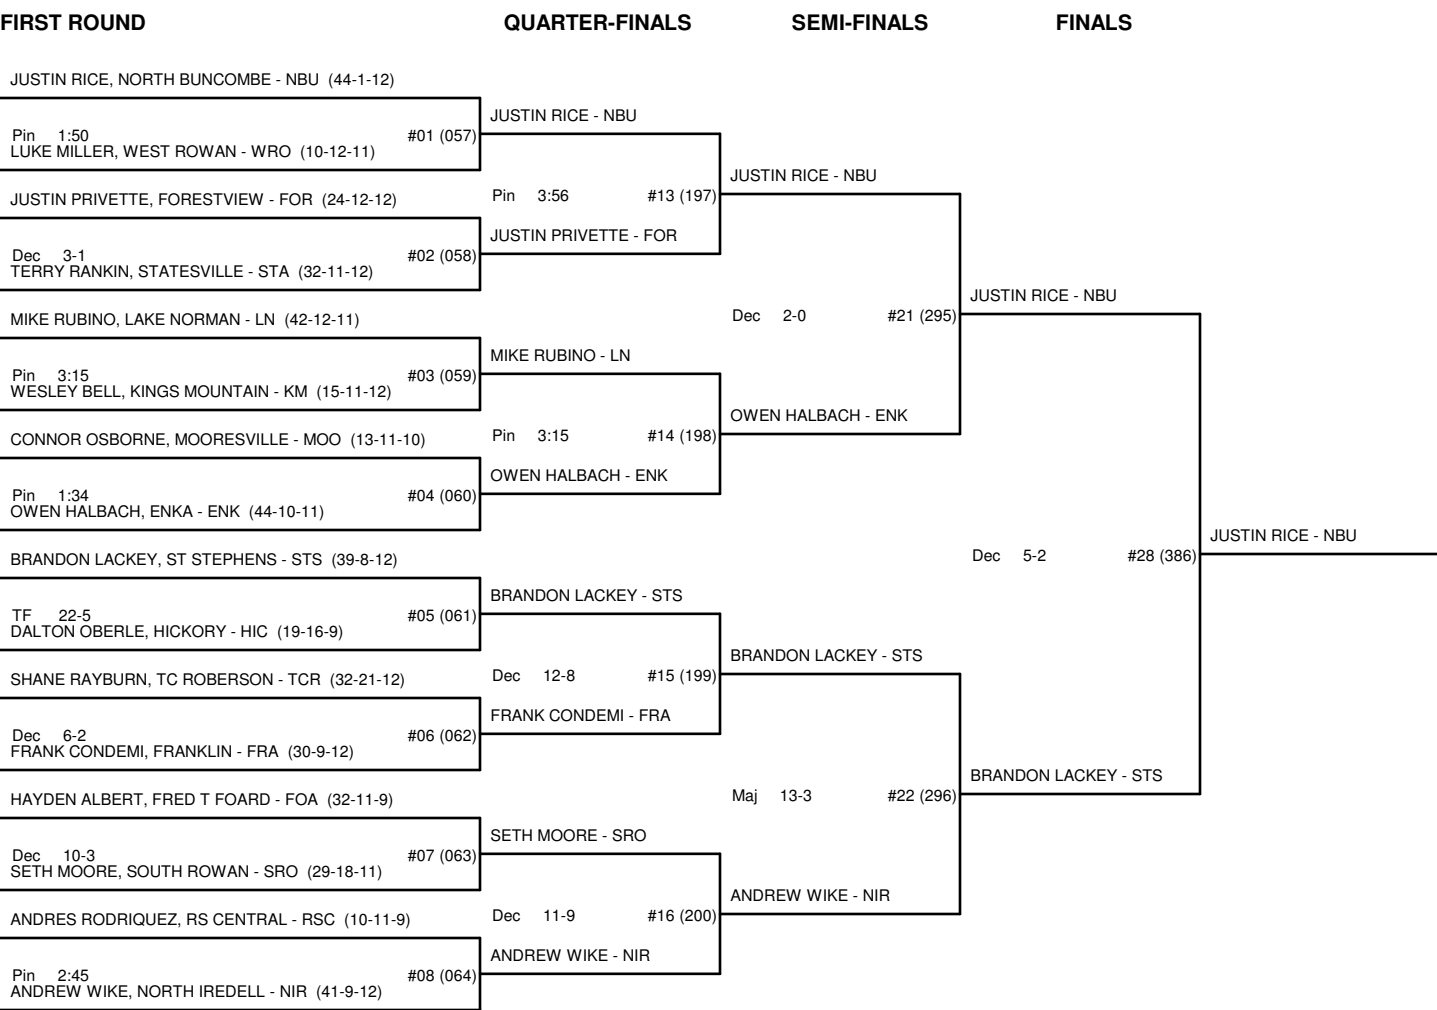

CHAMPIONSHIP BRACKET - 147 3A WEST REGIONAL 2009