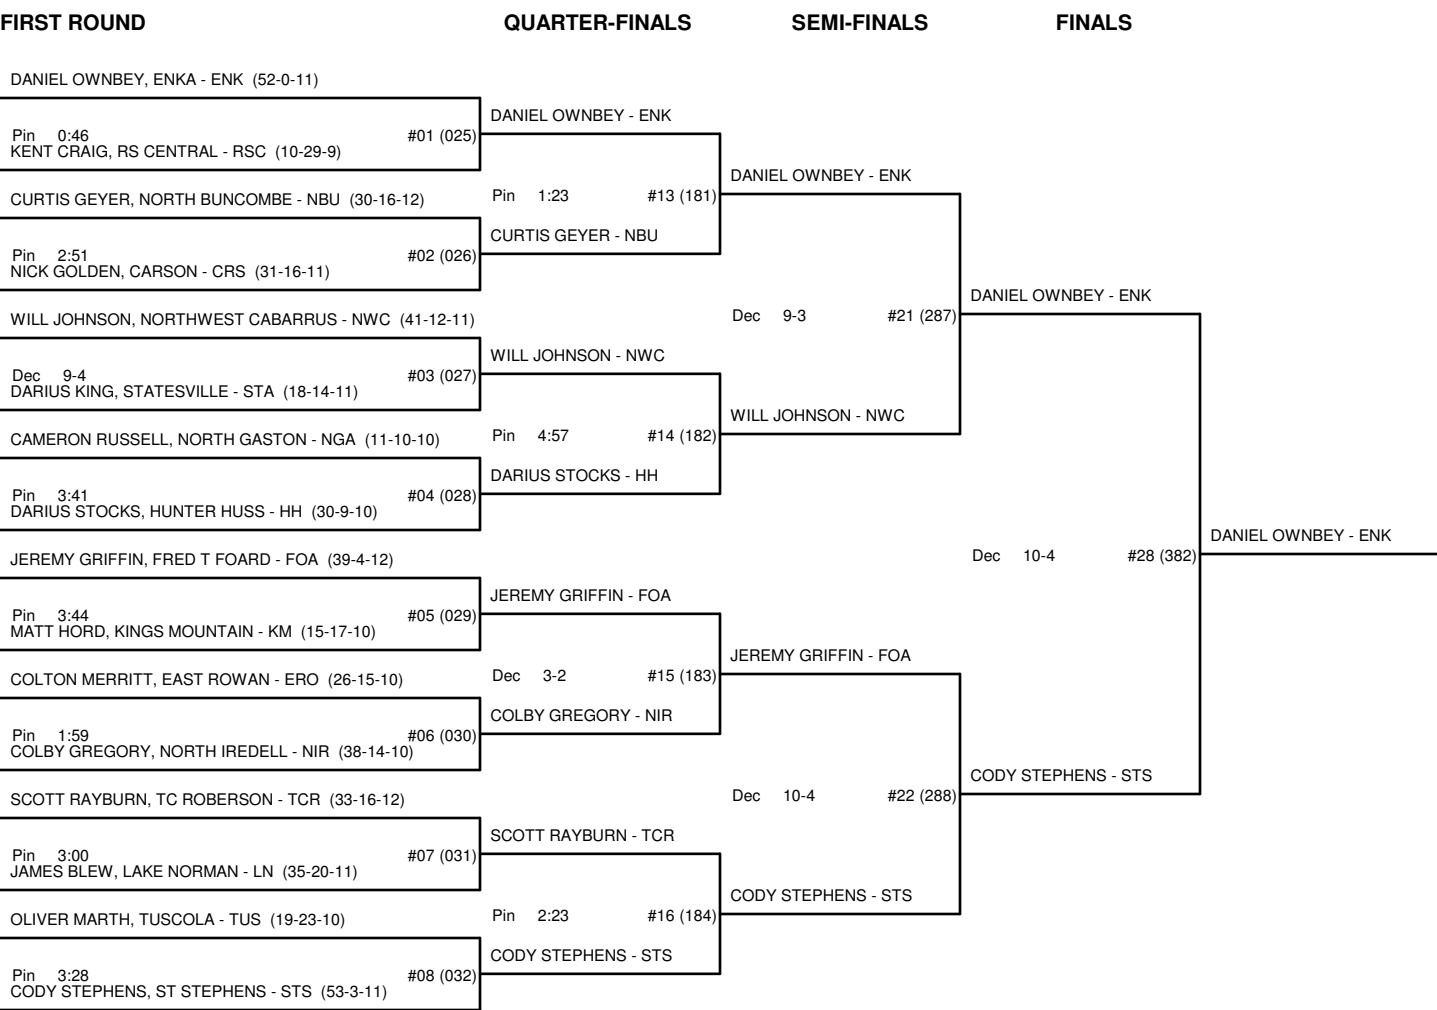

CHAMPIONSHIP BRACKET - 114 3A WEST REGIONAL 2009

CONSOLATION BRACKET - 114 3A WEST REGIONAL 2009

CHAMPIONSHIP BRACKET - 121 3A WEST REGIONAL 2009

CONSOLATION BRACKET - 121 3A WEST REGIONAL 2009

CHAMPIONSHIP BRACKET - 127 3A WEST REGIONAL 2009