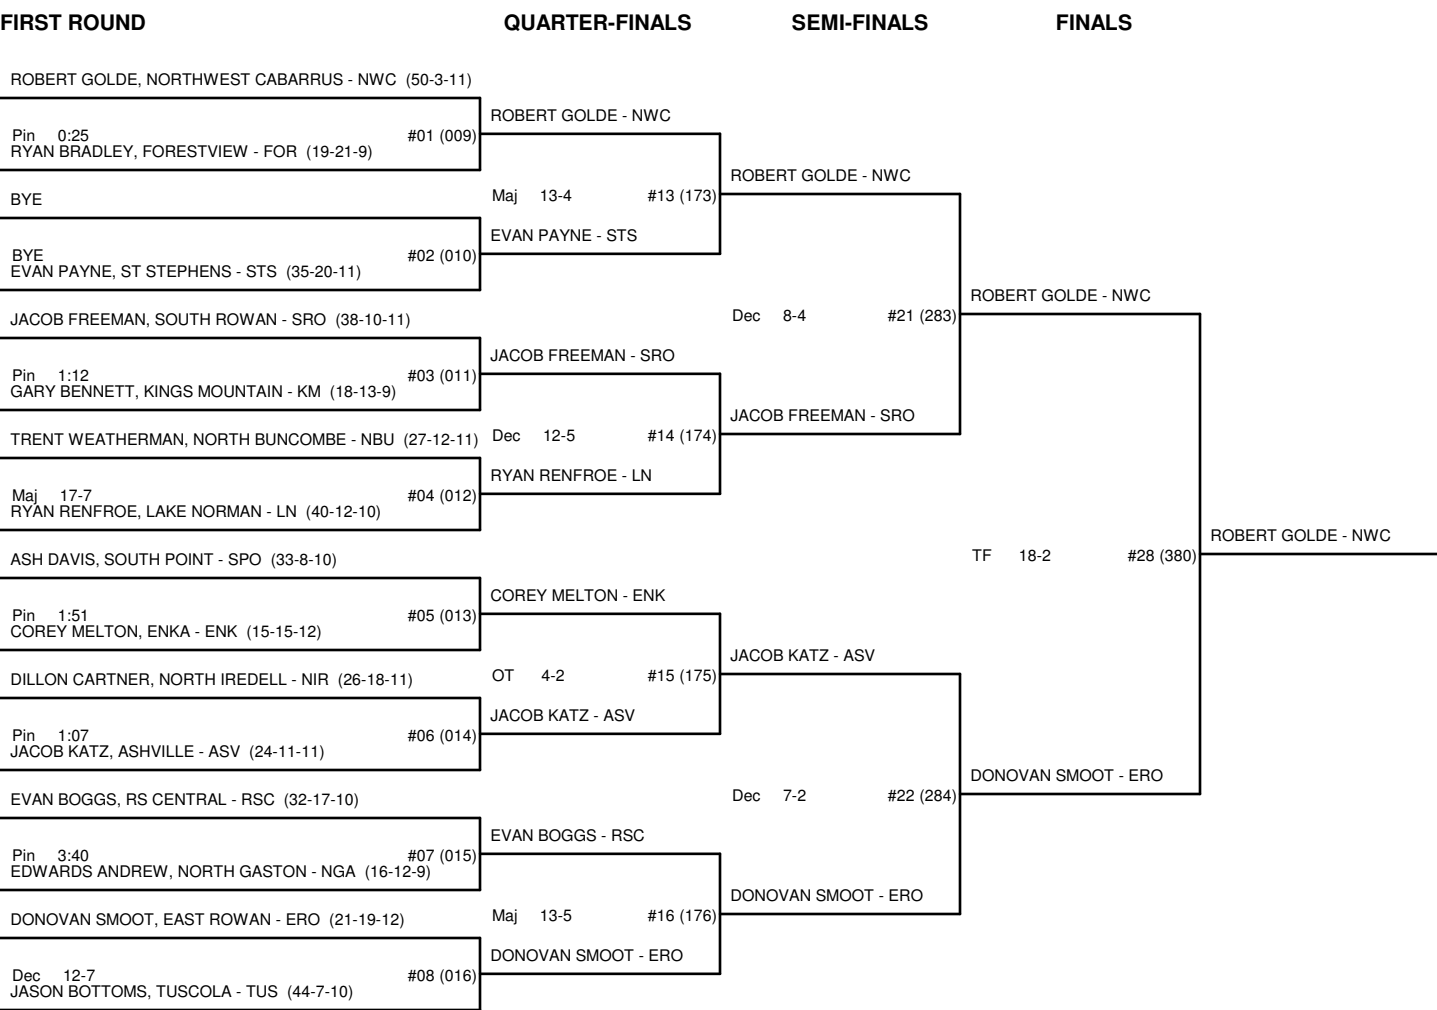

CHAMPIONSHIP BRACKET - 114 3A WEST REGIONAL 2009