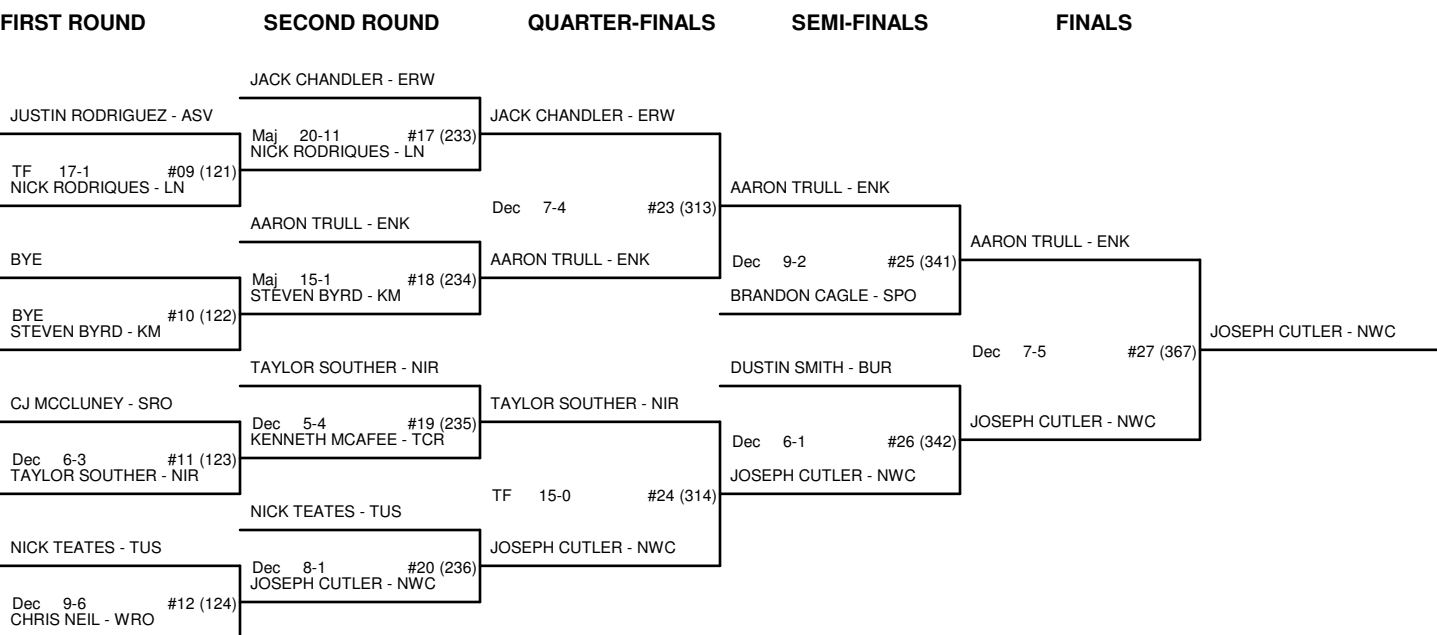

CHAMPIONSHIP BRACKET - 114 3A WEST REGIONAL 2009

CONSOLATION BRACKET - 114 3A WEST REGIONAL 2009

CHAMPIONSHIP BRACKET - 121 3A WEST REGIONAL 2009

CONSOLATION BRACKET - 121 3A WEST REGIONAL 2009

CHAMPIONSHIP BRACKET - 127 3A WEST REGIONAL 2009