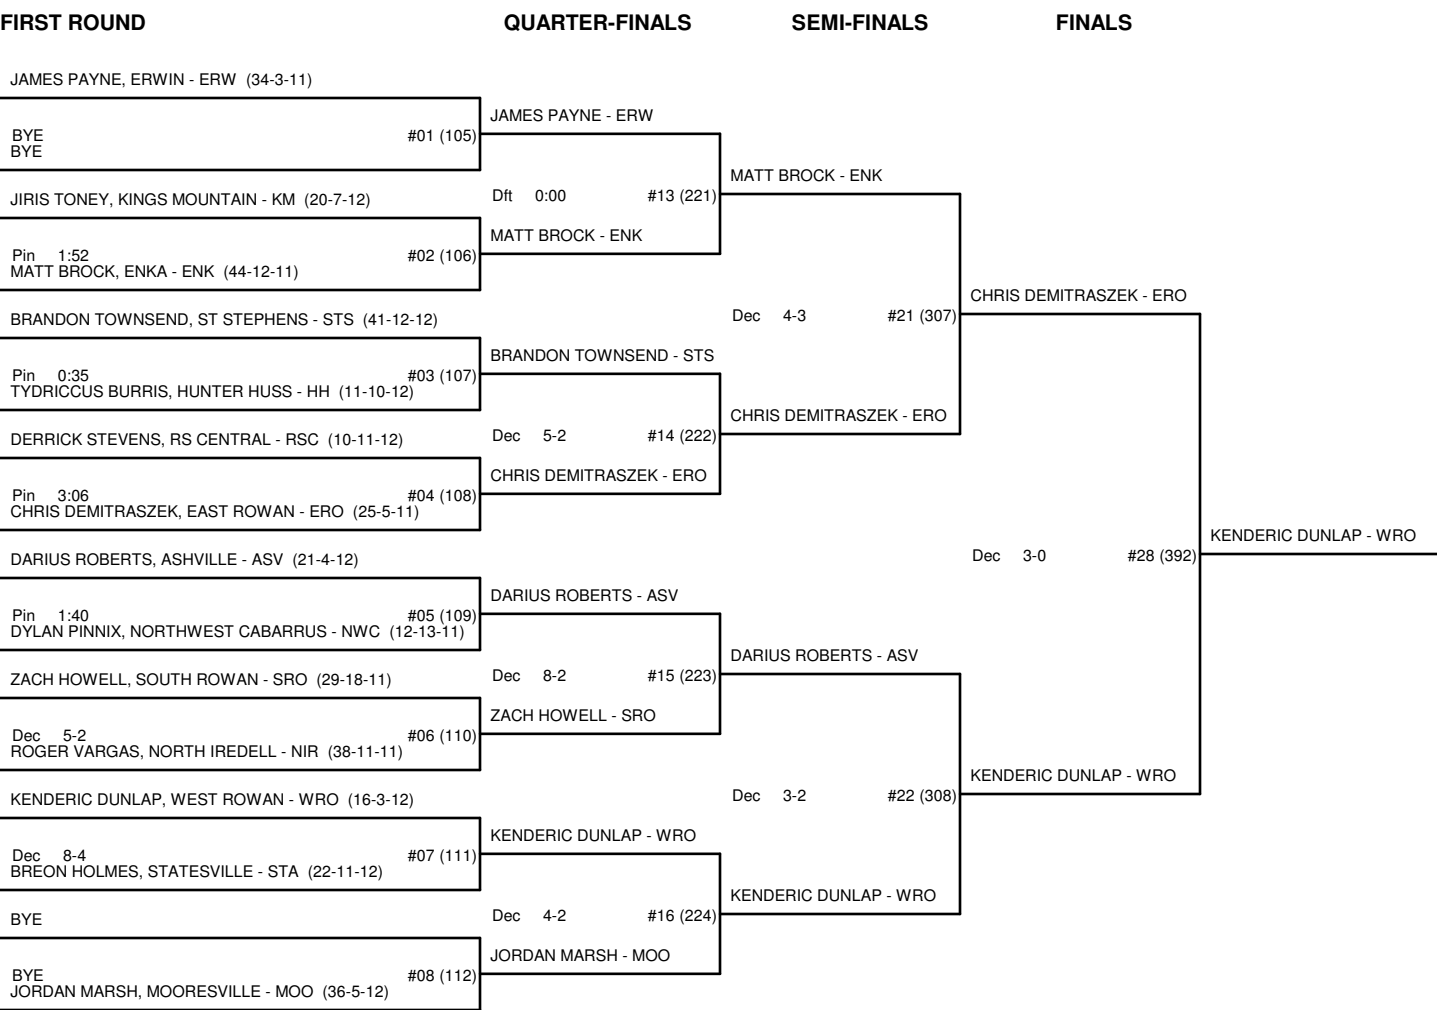

CHAMPIONSHIP BRACKET - 191 3A WEST REGIONAL 2009

CONSOLATION BRACKET - 191 3A WEST REGIONAL 2009

CHAMPIONSHIP BRACKET - 217 3A WEST REGIONAL 2009

CONSOLATION BRACKET - 217 3A WEST REGIONAL 2009

CHAMPIONSHIP BRACKET - 287 3A WEST REGIONAL 2009