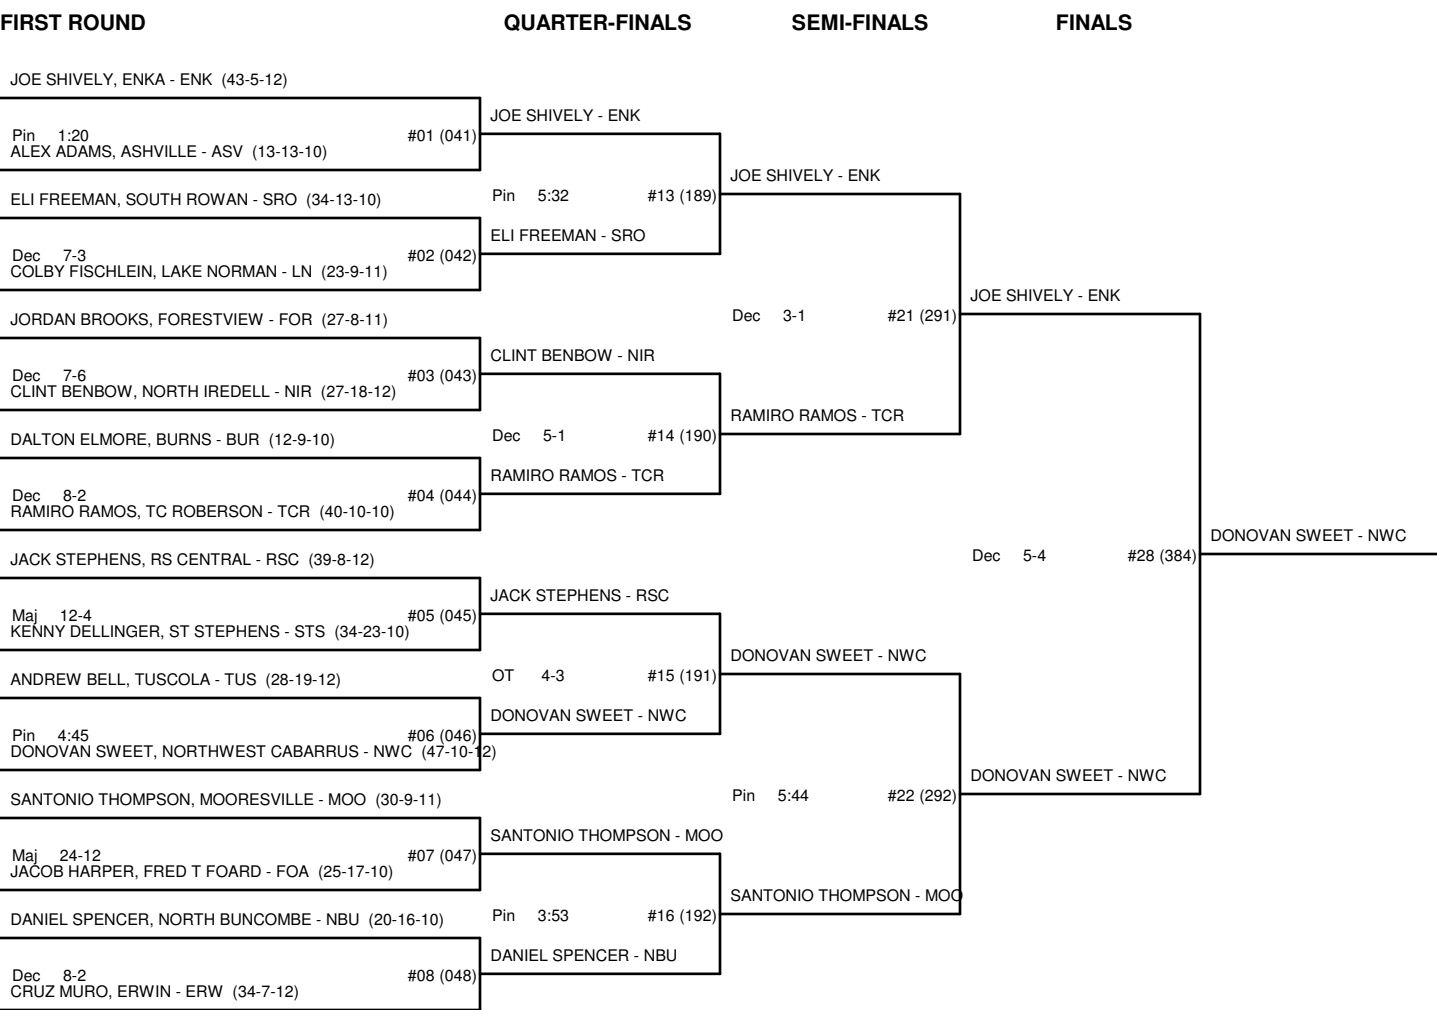

CONSOLATION BRACKET - 127 3A WEST REGIONAL 2009

CHAMPIONSHIP BRACKET - 132 3A WEST REGIONAL 2009

CONSOLATION BRACKET - 132 3A WEST REGIONAL 2009

CHAMPIONSHIP BRACKET - 137 3A WEST REGIONAL 2009

CONSOLATION BRACKET - 137 3A WEST REGIONAL 2009