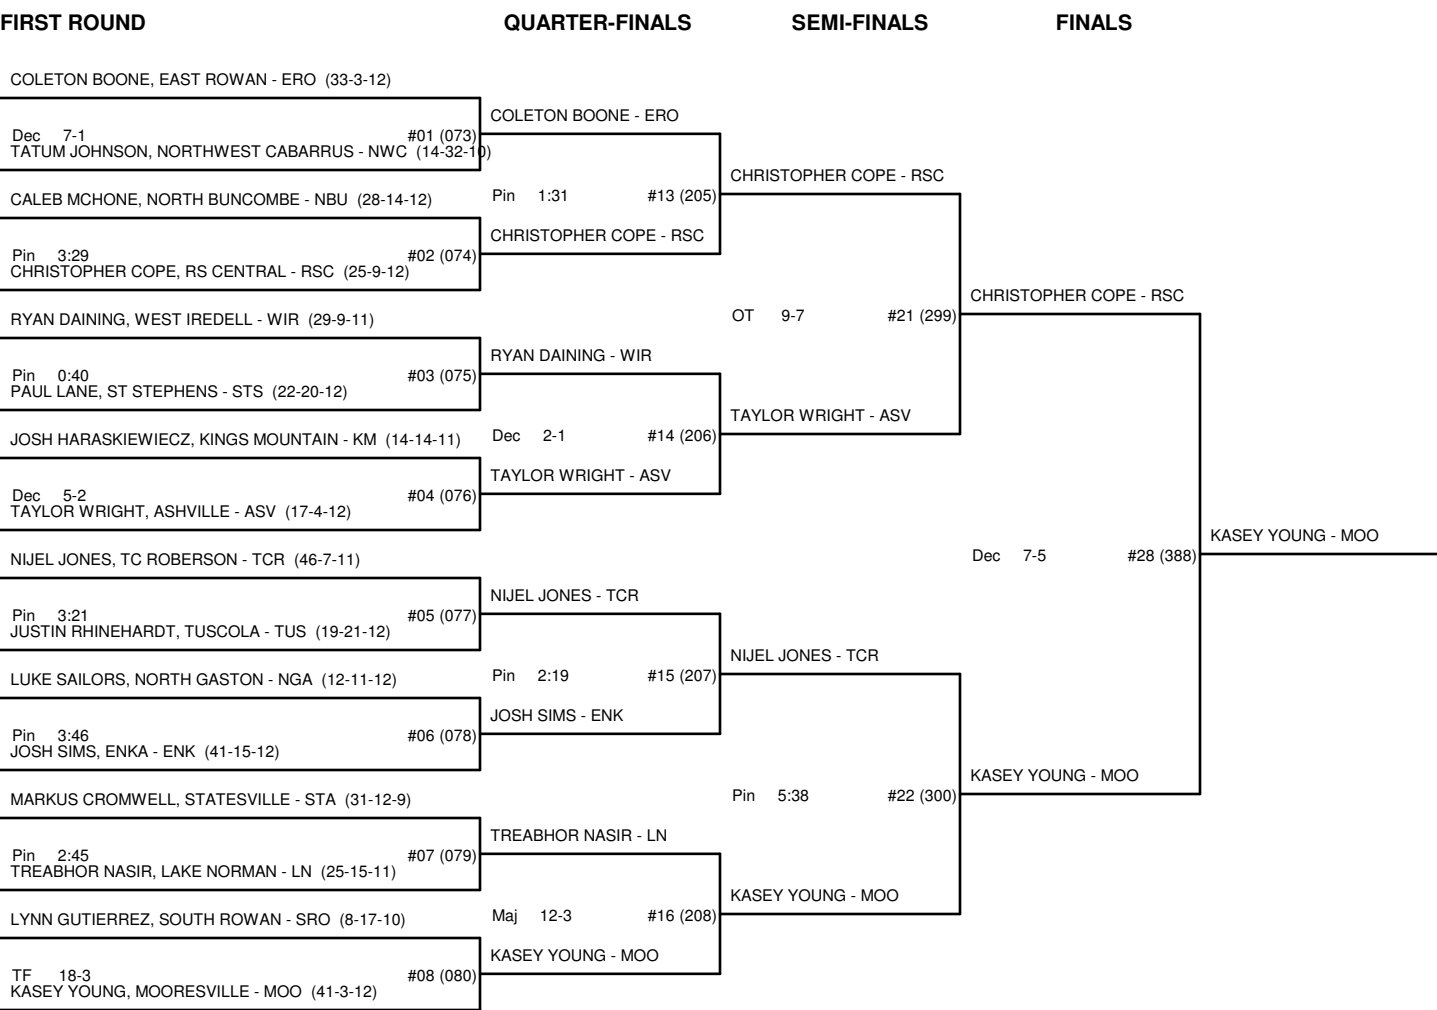

CHAMPIONSHIP BRACKET - 162 3A WEST REGIONAL 2009