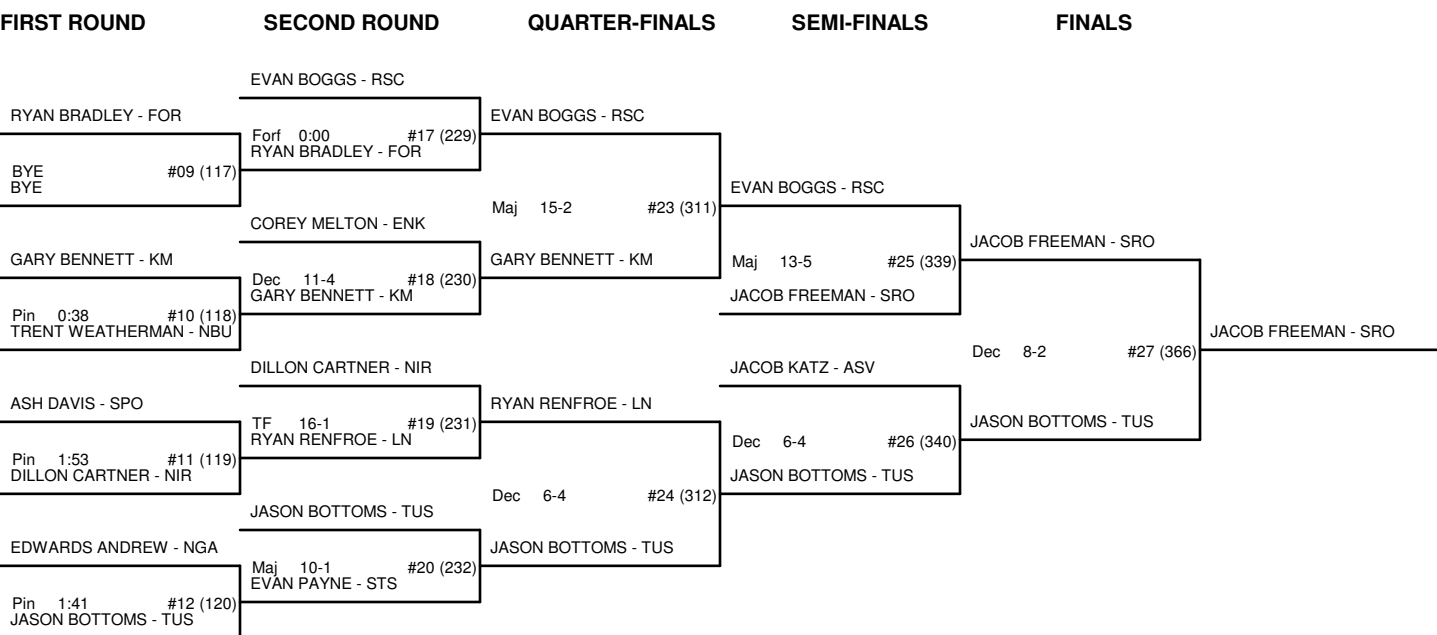

CONSOLATION BRACKET - 114 3A WEST REGIONAL 2009