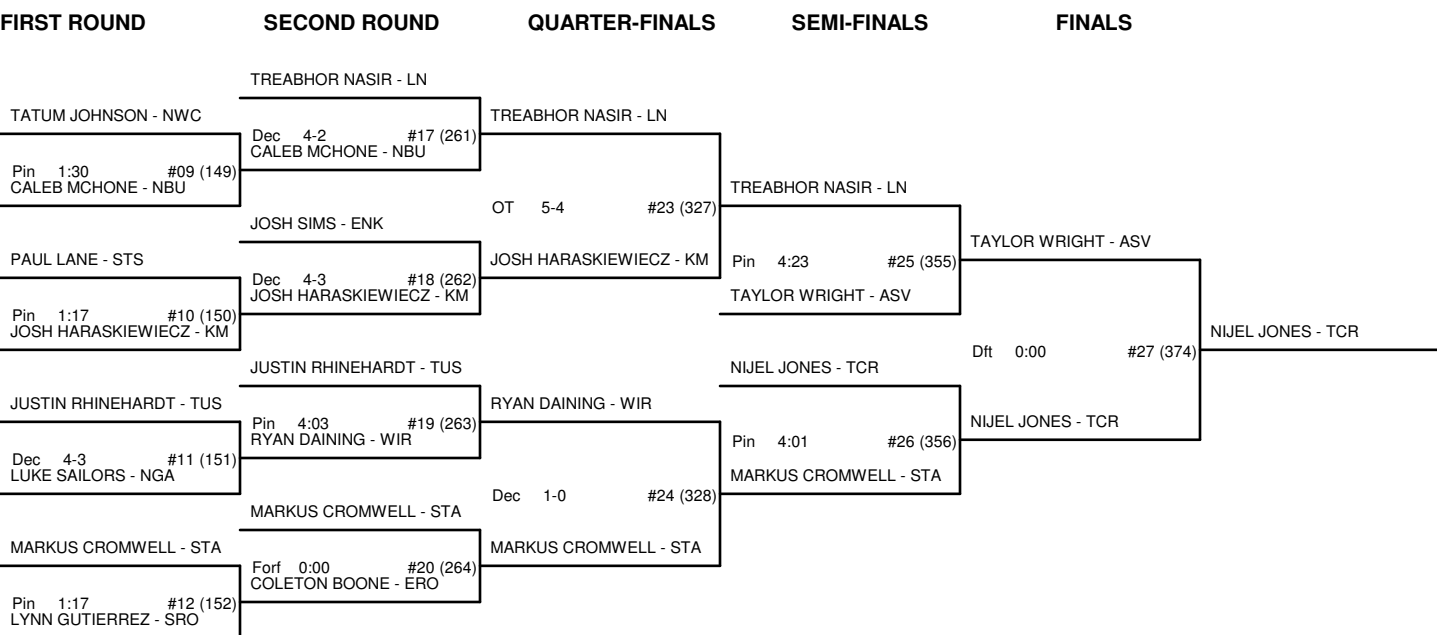

CONSOLATION BRACKET - 162 3A WEST REGIONAL 2009