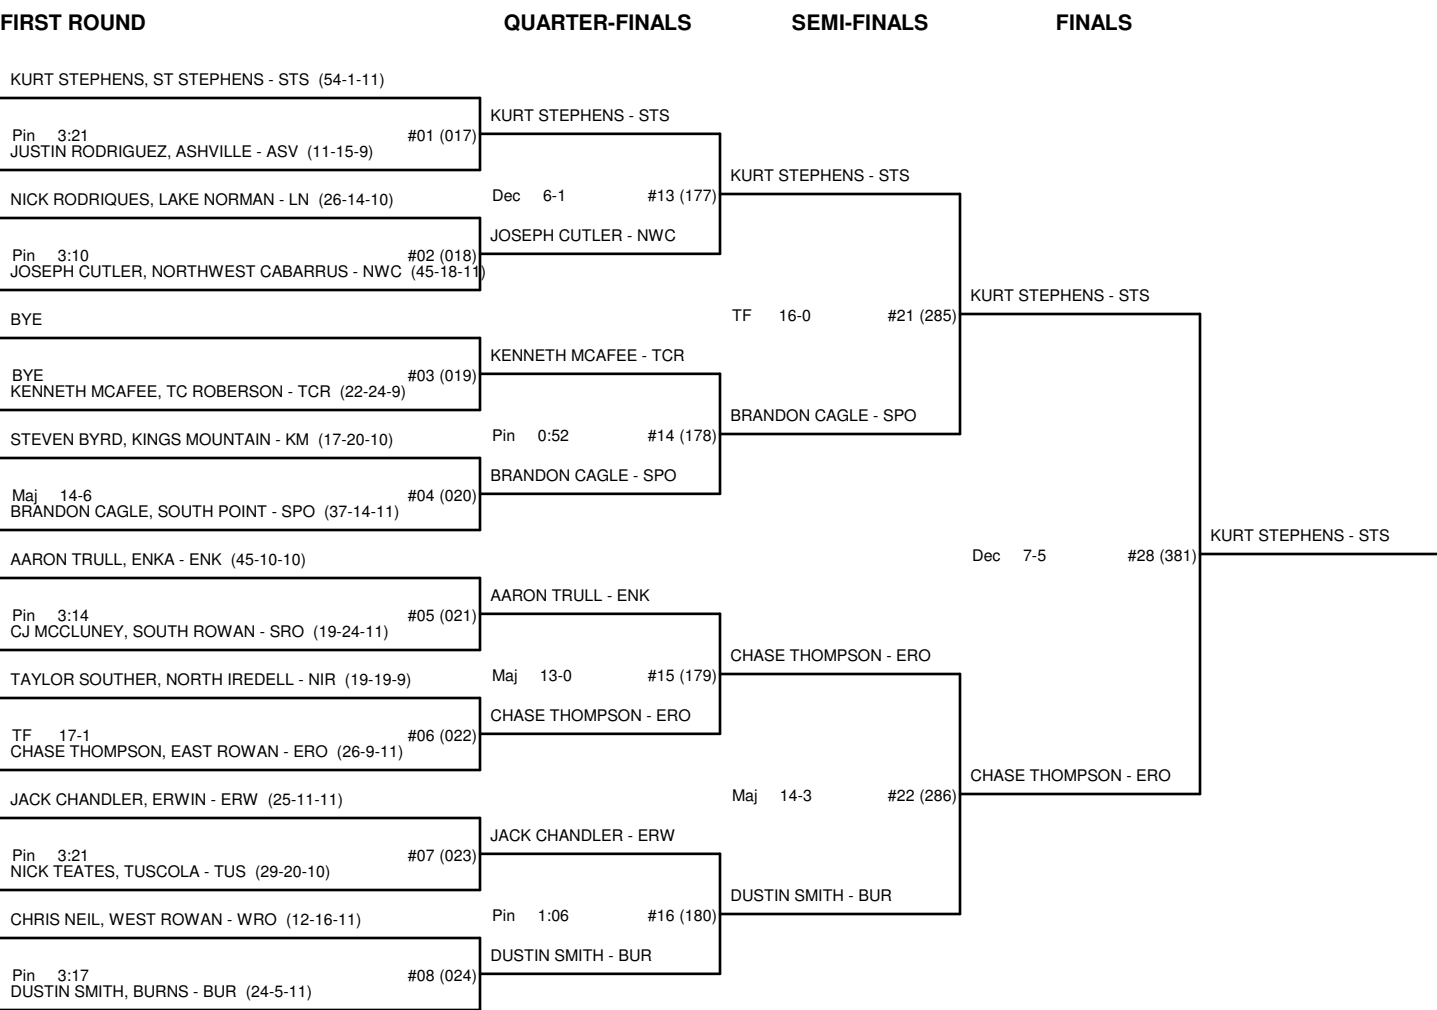

CHAMPIONSHIP BRACKET - 121 3A WEST REGIONAL 2009