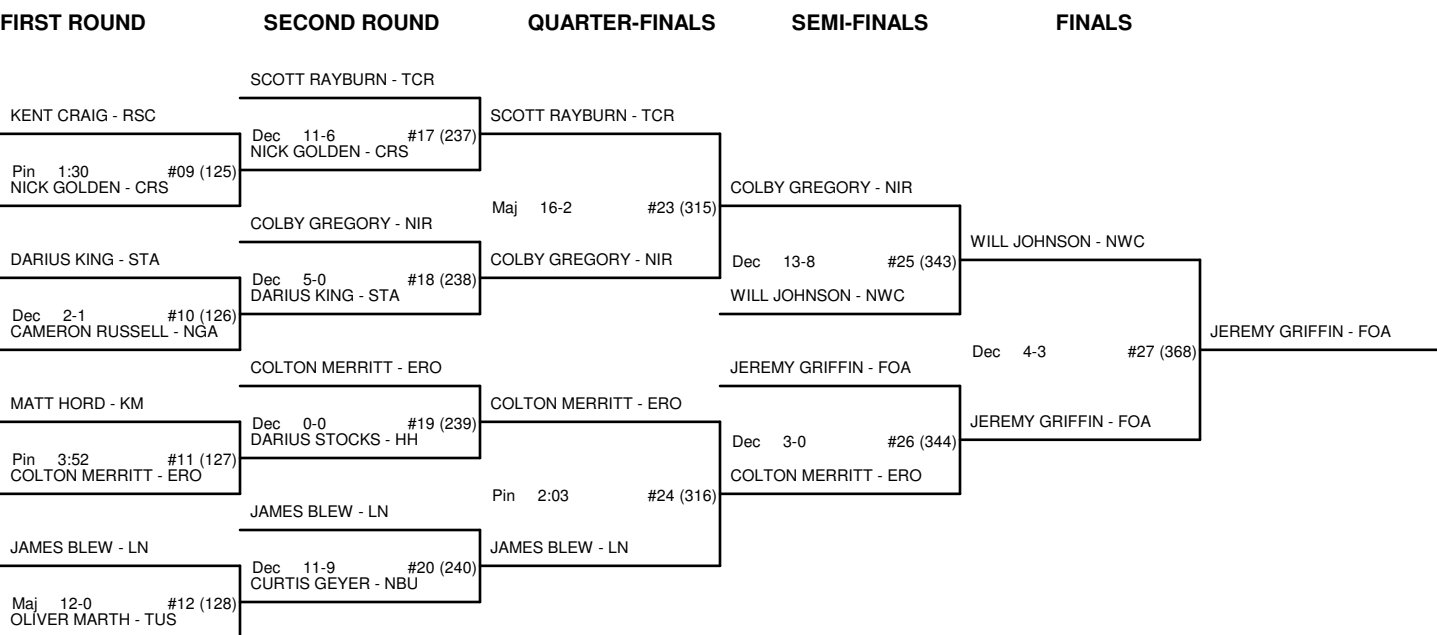

CONSOLATION BRACKET - 127 3A WEST REGIONAL 2009