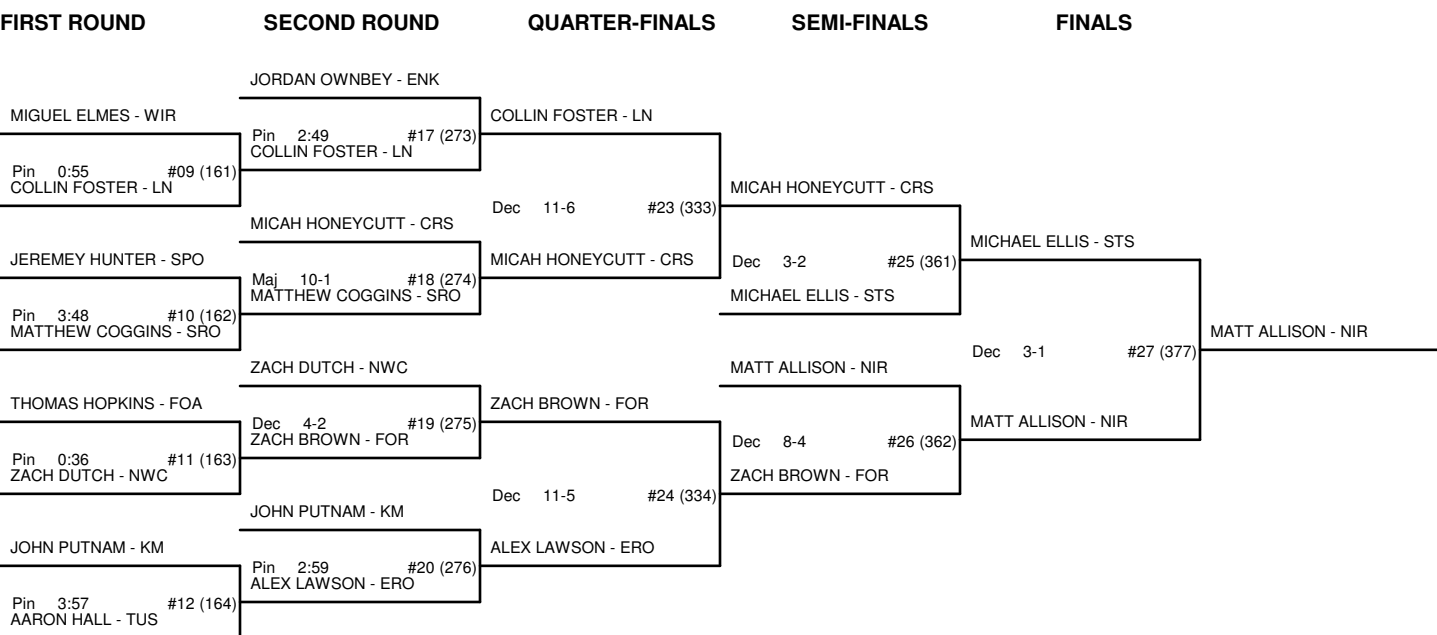

CHAMPIONSHIP BRACKET - 191 3A WEST REGIONAL 2009

CONSOLATION BRACKET - 191 3A WEST REGIONAL 2009

CHAMPIONSHIP BRACKET - 217 3A WEST REGIONAL 2009

CONSOLATION BRACKET - 217 3A WEST REGIONAL 2009

CHAMPIONSHIP BRACKET - 287 3A WEST REGIONAL 2009