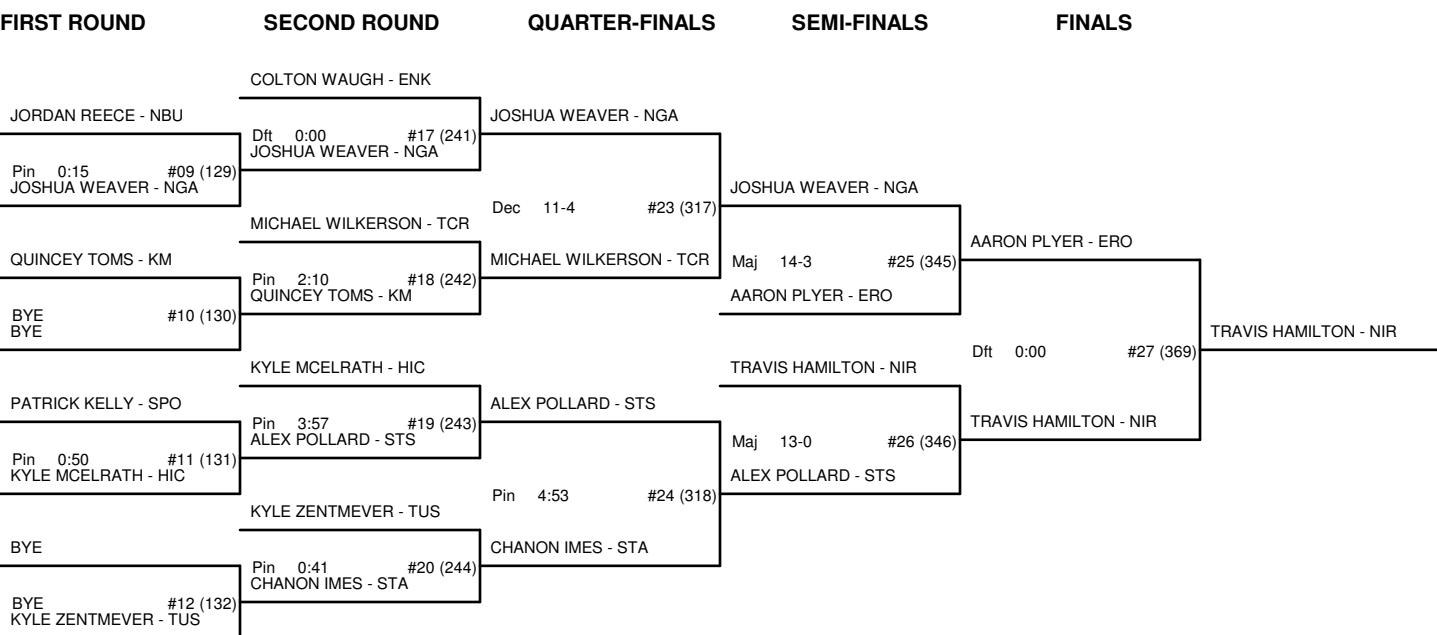

CONSOLATION BRACKET - 132 3A WEST REGIONAL 2009