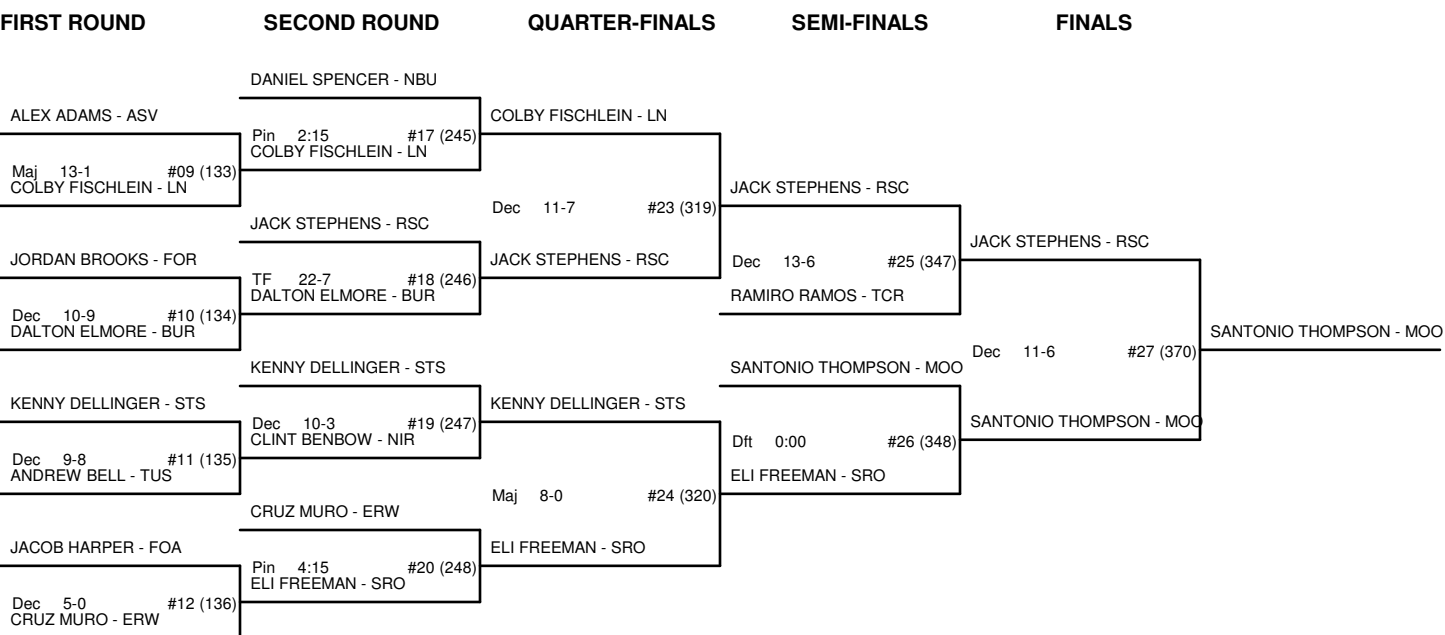

CONSOLATION BRACKET - 127 3A WEST REGIONAL 2009

CHAMPIONSHIP BRACKET - 132 3A WEST REGIONAL 2009

CONSOLATION BRACKET - 132 3A WEST REGIONAL 2009

CHAMPIONSHIP BRACKET - 137 3A WEST REGIONAL 2009

CONSOLATION BRACKET - 137 3A WEST REGIONAL 2009