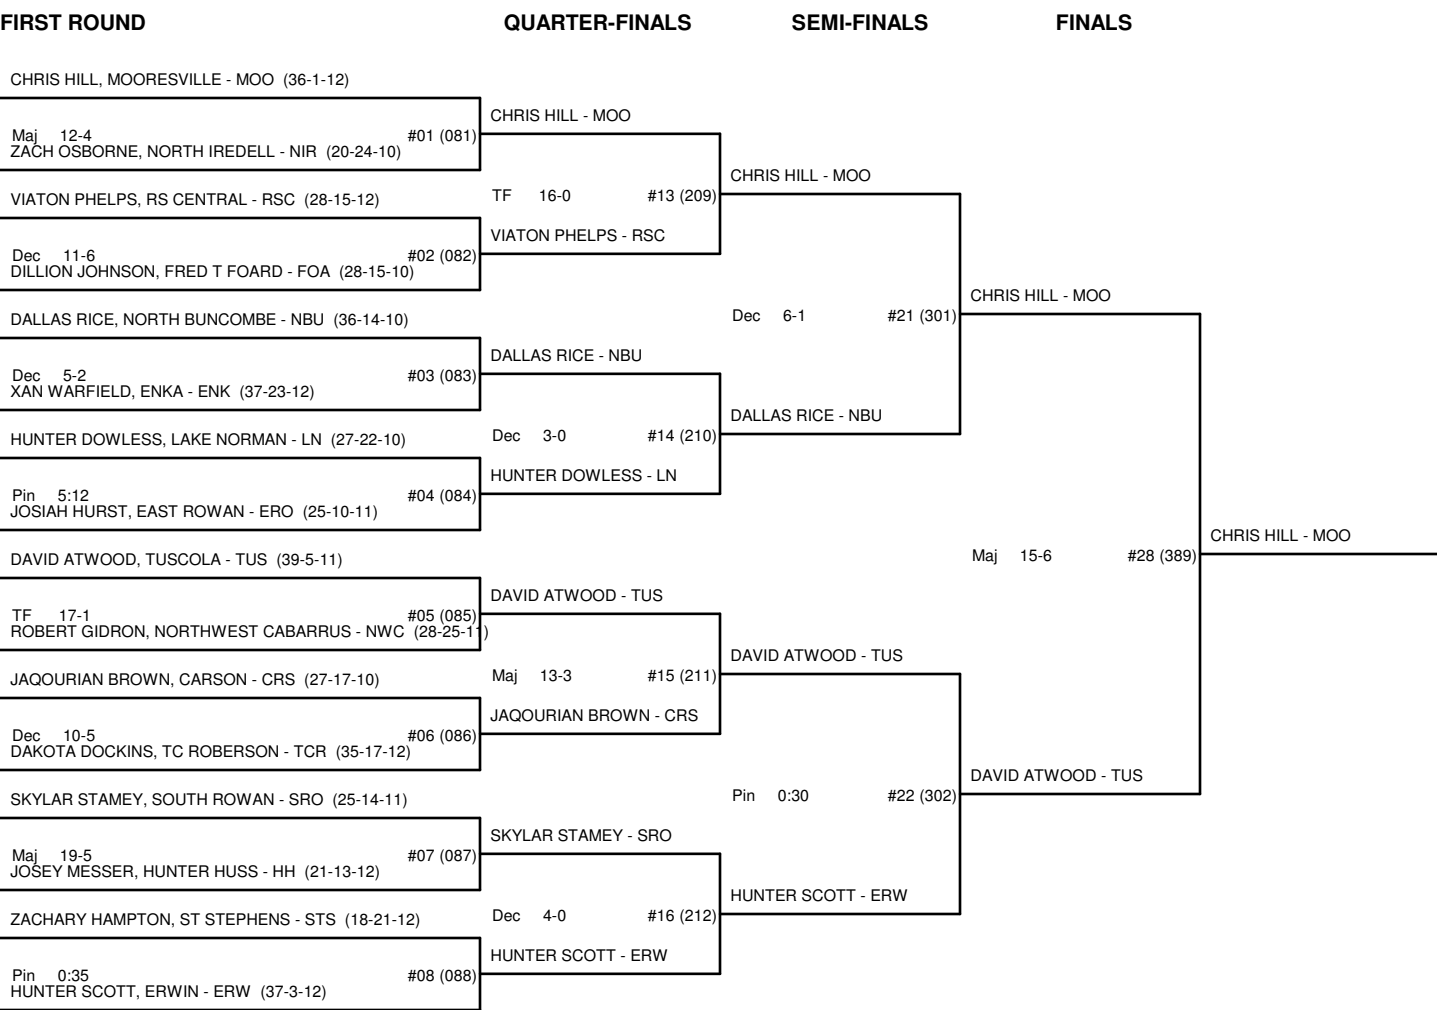

CONSOLATION BRACKET - 154 3A WEST REGIONAL 2009

CHAMPIONSHIP BRACKET - 162 3A WEST REGIONAL 2009

CONSOLATION BRACKET - 162 3A WEST REGIONAL 2009

CHAMPIONSHIP BRACKET - 173 3A WEST REGIONAL 2009

CONSOLATION BRACKET - 173 3A WEST REGIONAL 2009