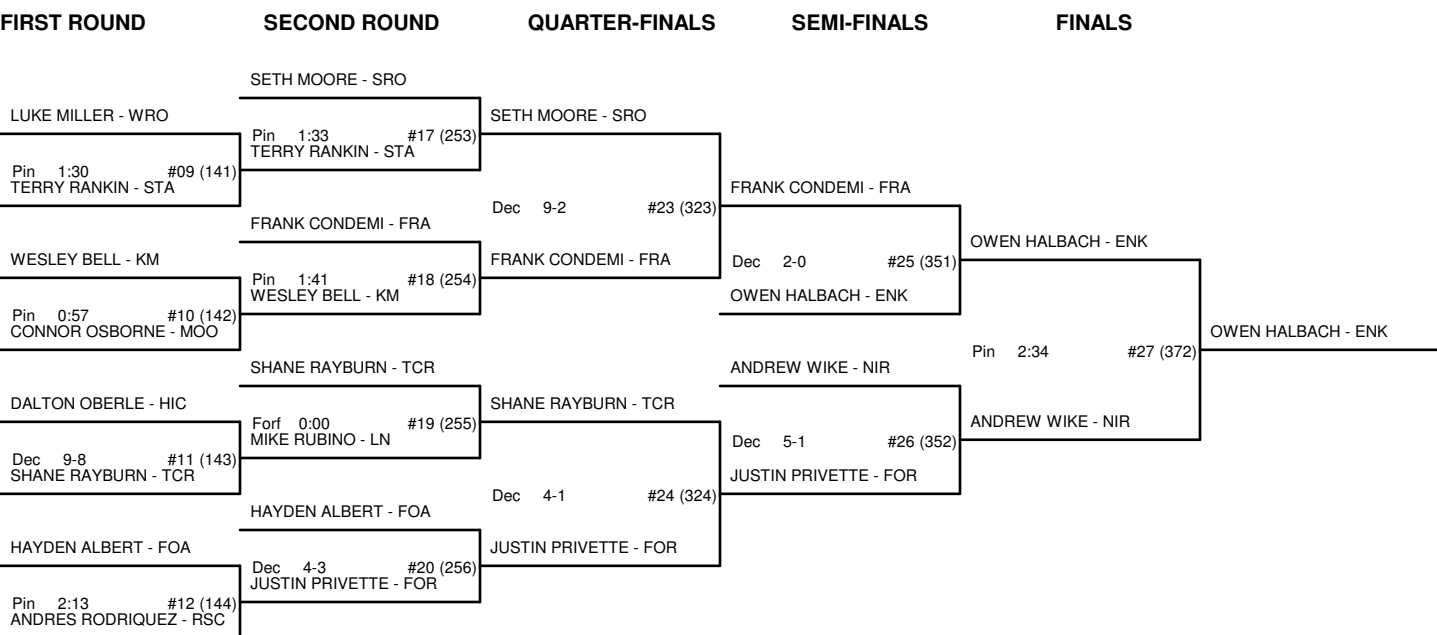

CHAMPIONSHIP BRACKET - 142 3A WEST REGIONAL 2009

CONSOLATION BRACKET - 142 3A WEST REGIONAL 2009

CHAMPIONSHIP BRACKET - 147 3A WEST REGIONAL 2009

CONSOLATION BRACKET - 147 3A WEST REGIONAL 2009

CHAMPIONSHIP BRACKET - 154 3A WEST REGIONAL 2009