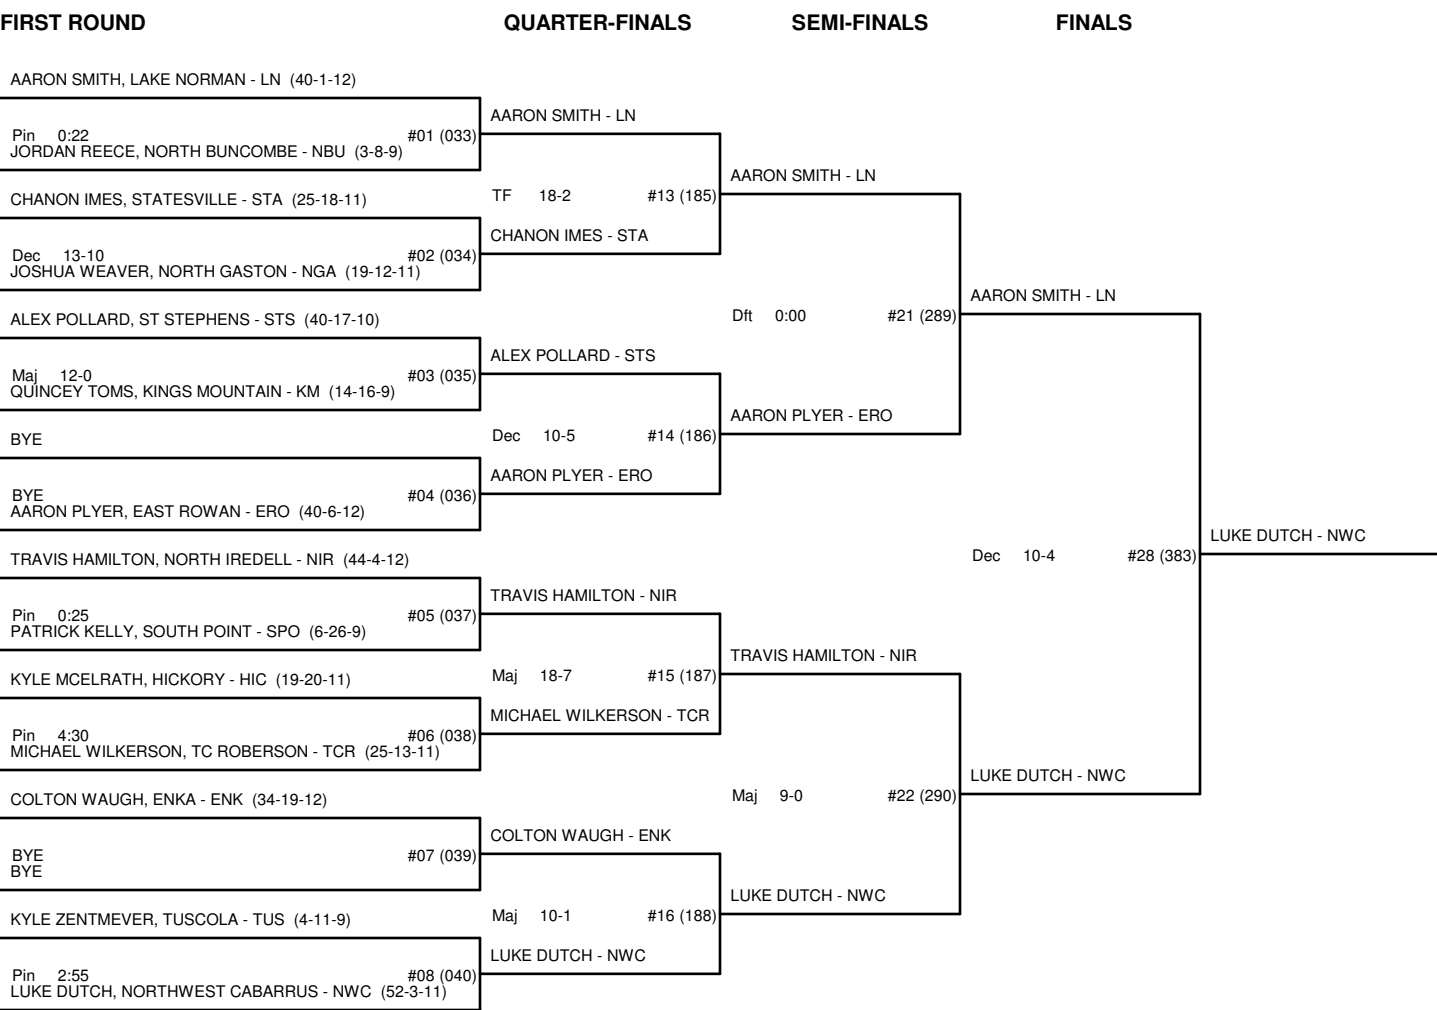

CHAMPIONSHIP BRACKET - 132 3A WEST REGIONAL 2009