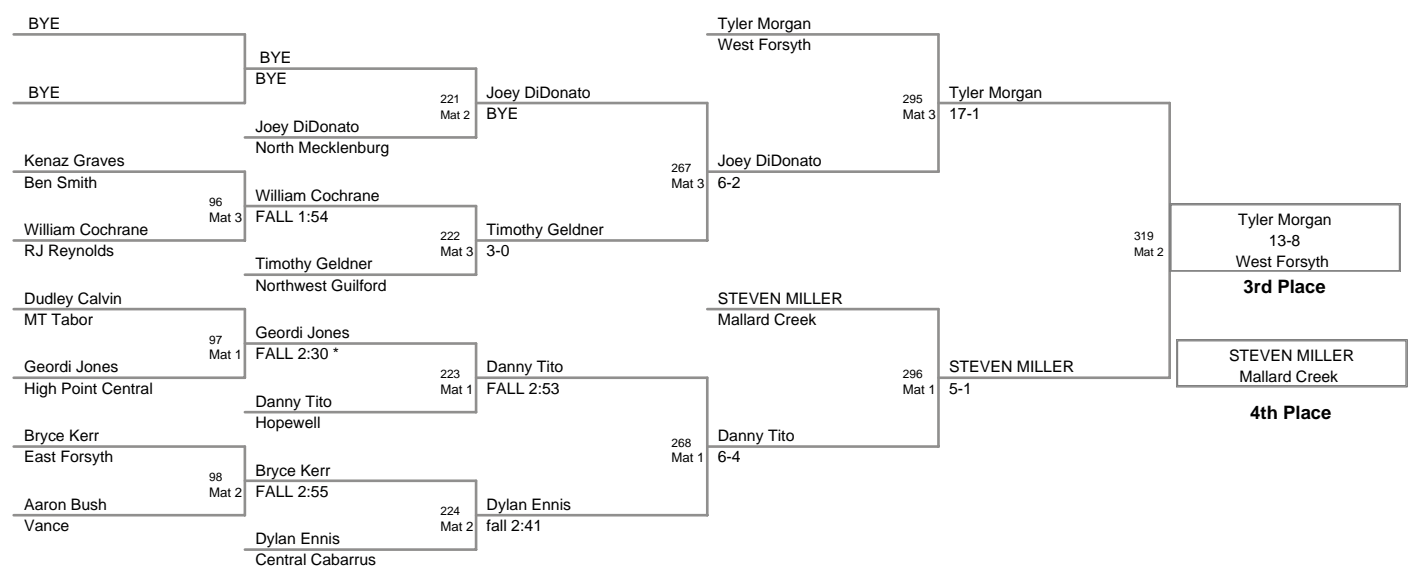

112 Lbs

119 Lbs

MIDWEST 4A

125 Lbs

140 Lbs

285 Lbs