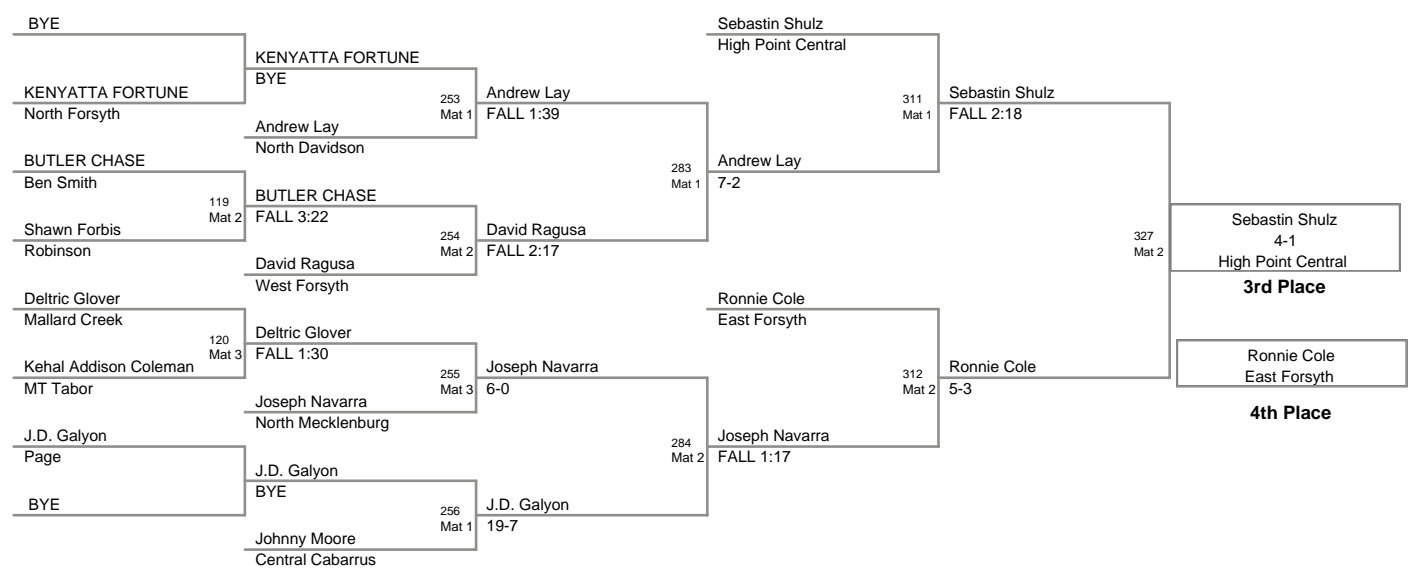

112 Lbs

119 Lbs

MIDWEST 4A

125 Lbs

140 Lbs

285 Lbs