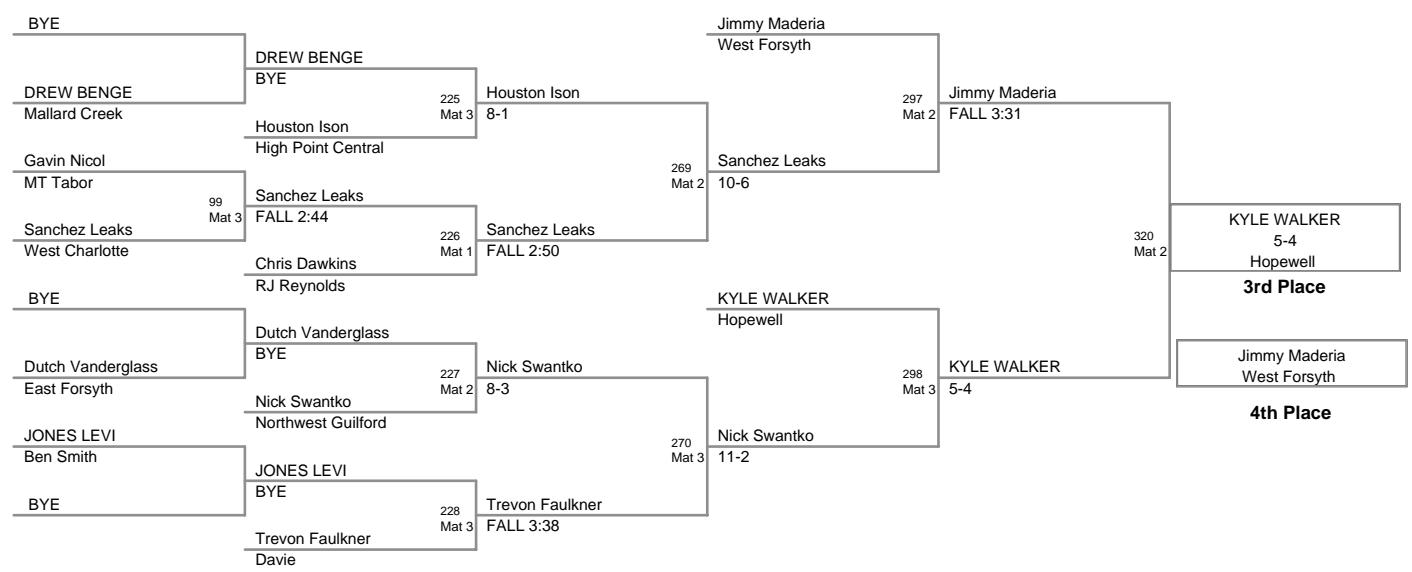

112 Lbs

119 Lbs

MIDWEST 4A

125 Lbs

140 Lbs

285 Lbs