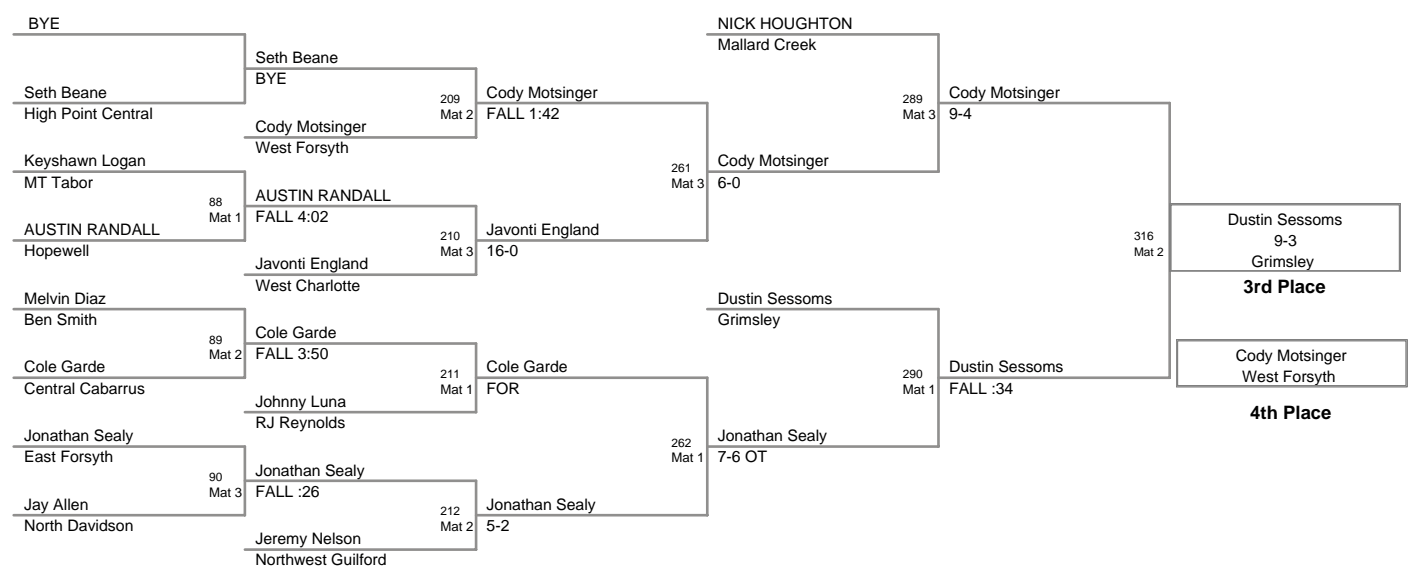

112 Lbs

119 Lbs

MIDWEST 4A

125 Lbs

140 Lbs

285 Lbs