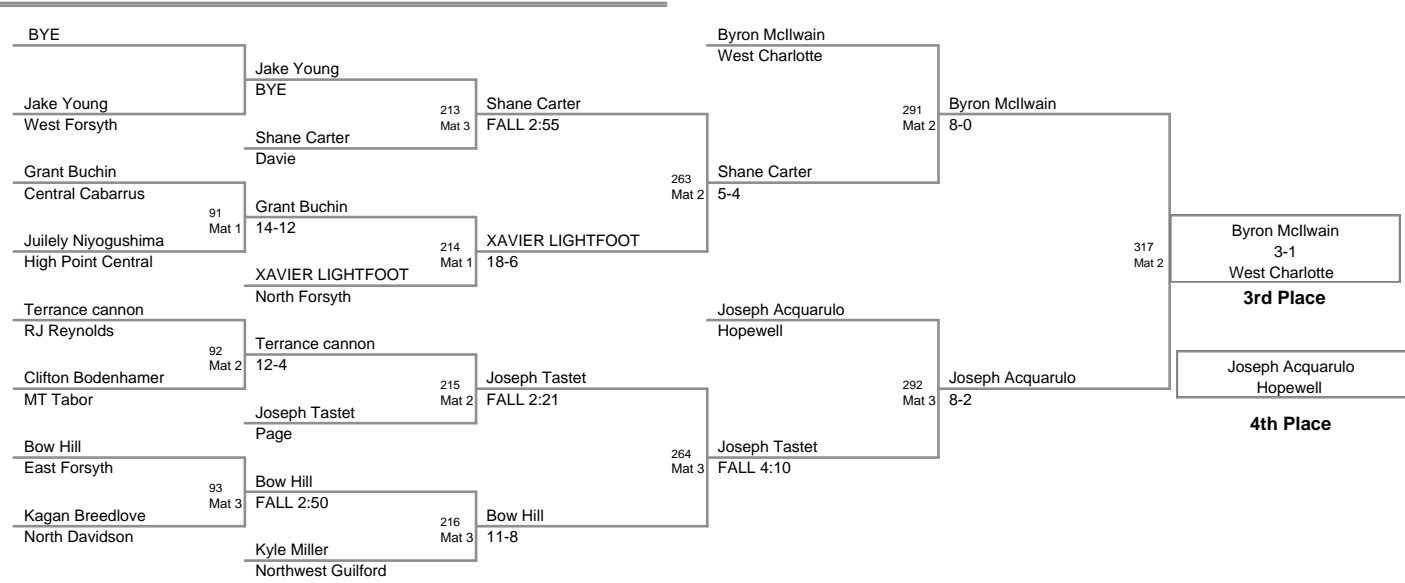

112 Lbs

119 Lbs

MIDWEST 4A

125 Lbs

140 Lbs

285 Lbs