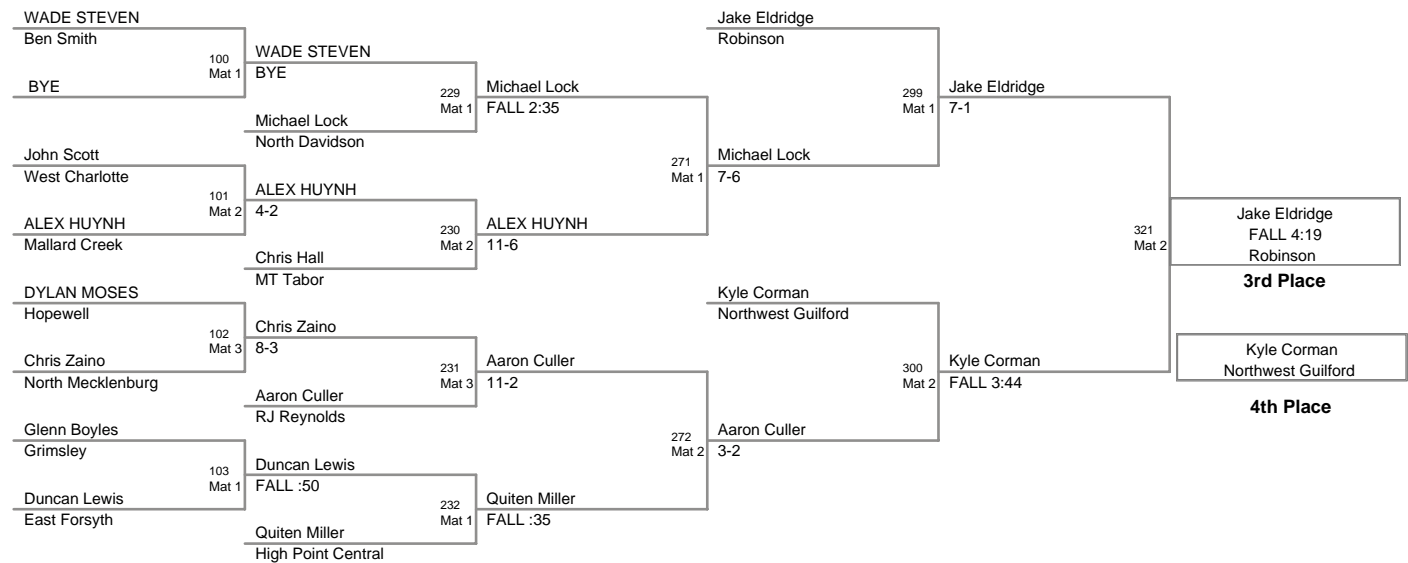

112 Lbs

119 Lbs

MIDWEST 4A

125 Lbs

140 Lbs

285 Lbs