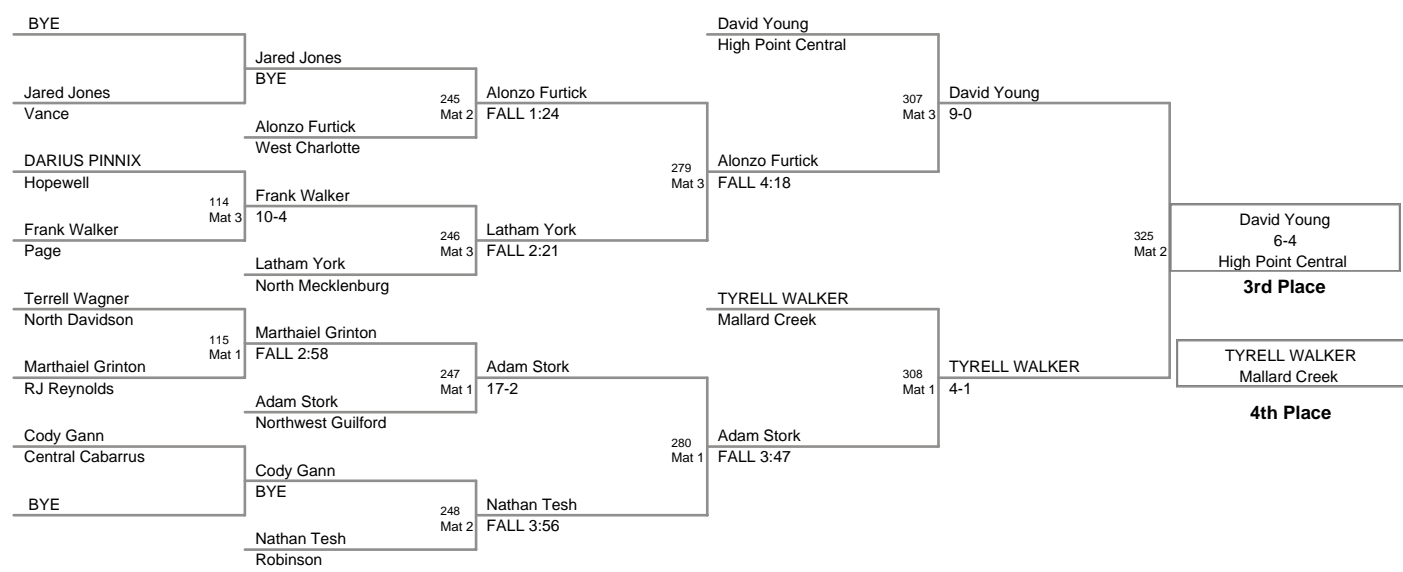

112 Lbs

119 Lbs

MIDWEST 4A

125 Lbs

140 Lbs

285 Lbs