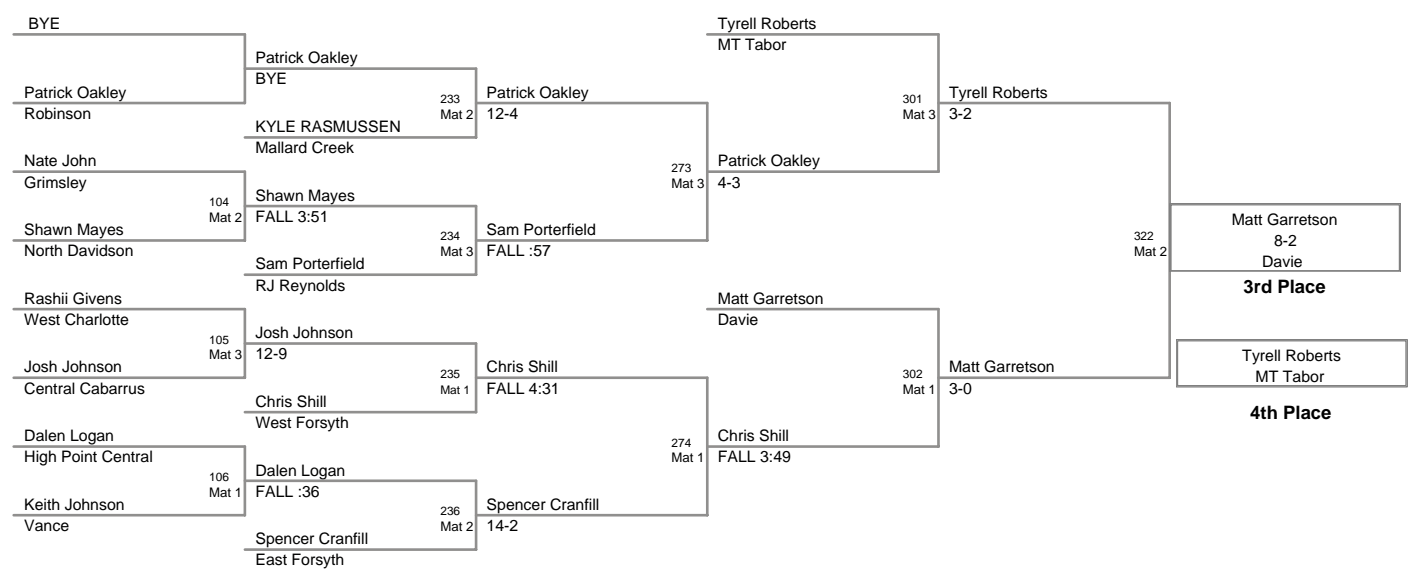

112 Lbs

119 Lbs

MIDWEST 4A

125 Lbs

140 Lbs

285 Lbs