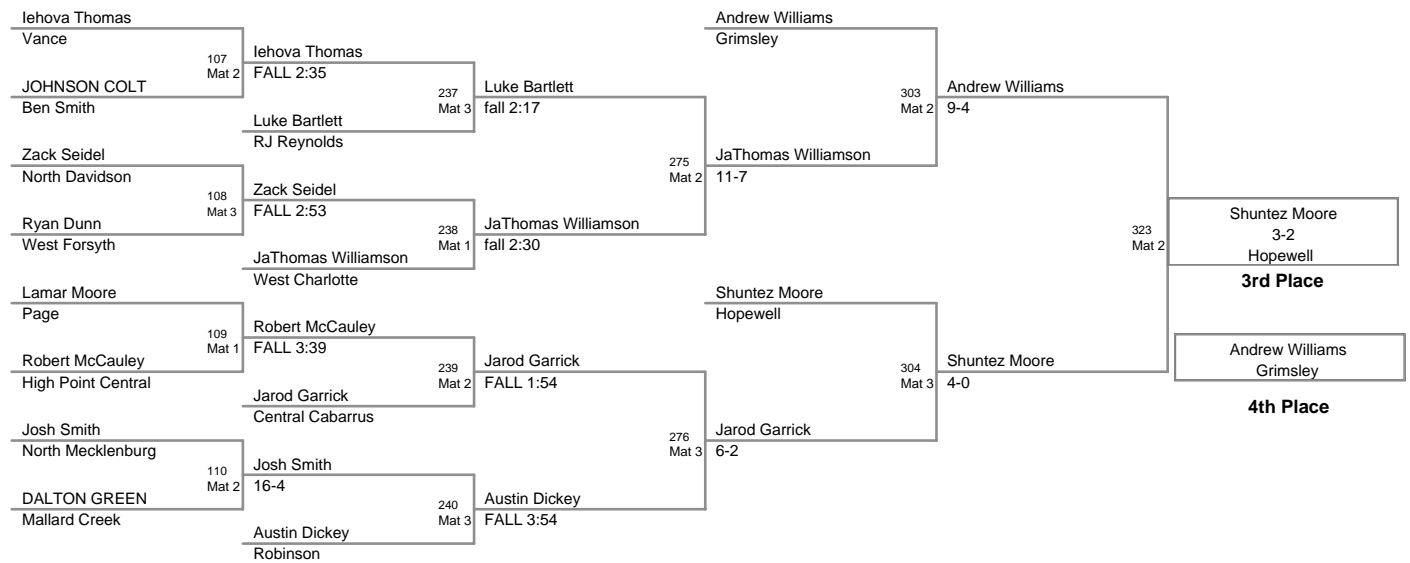

112 Lbs

119 Lbs

MIDWEST 4A

125 Lbs

140 Lbs

285 Lbs