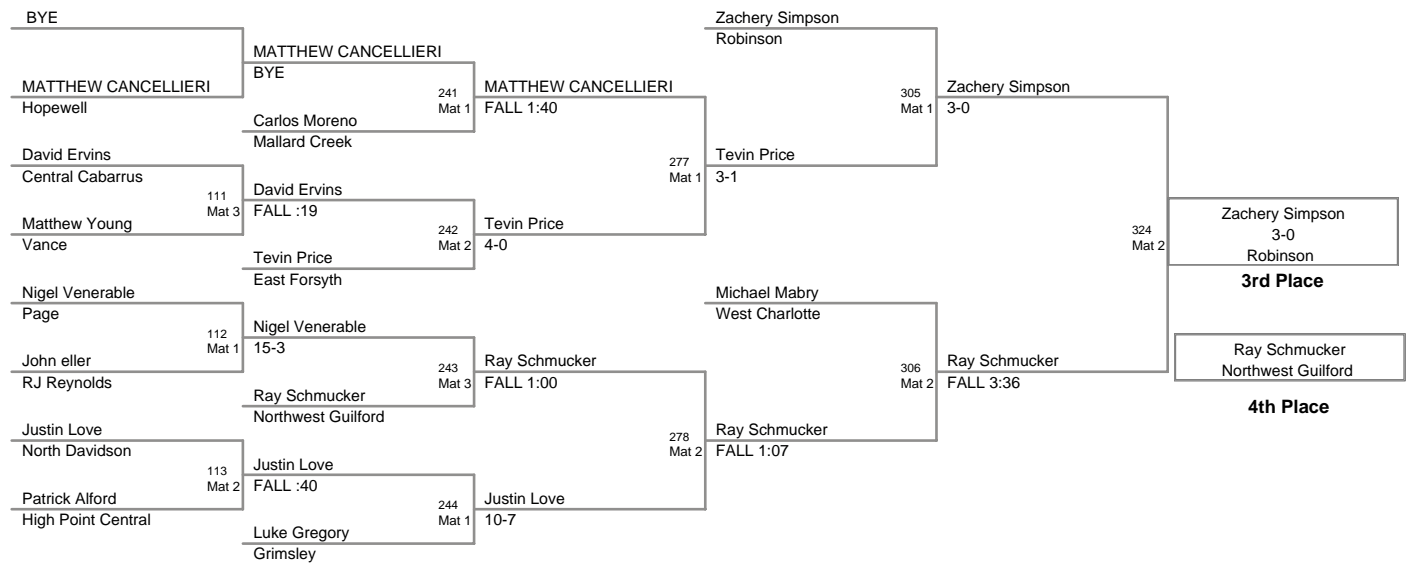

112 Lbs

119 Lbs

MIDWEST 4A

125 Lbs

140 Lbs

285 Lbs