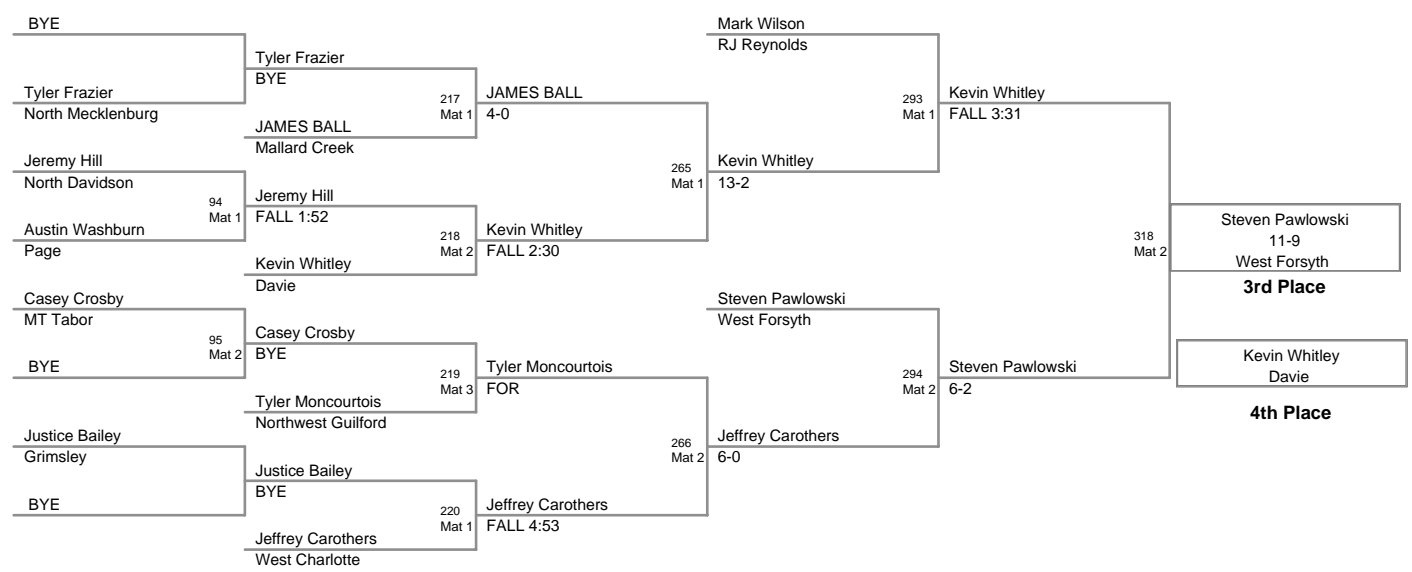

112 Lbs

119 Lbs

MIDWEST 4A

125 Lbs

140 Lbs

285 Lbs