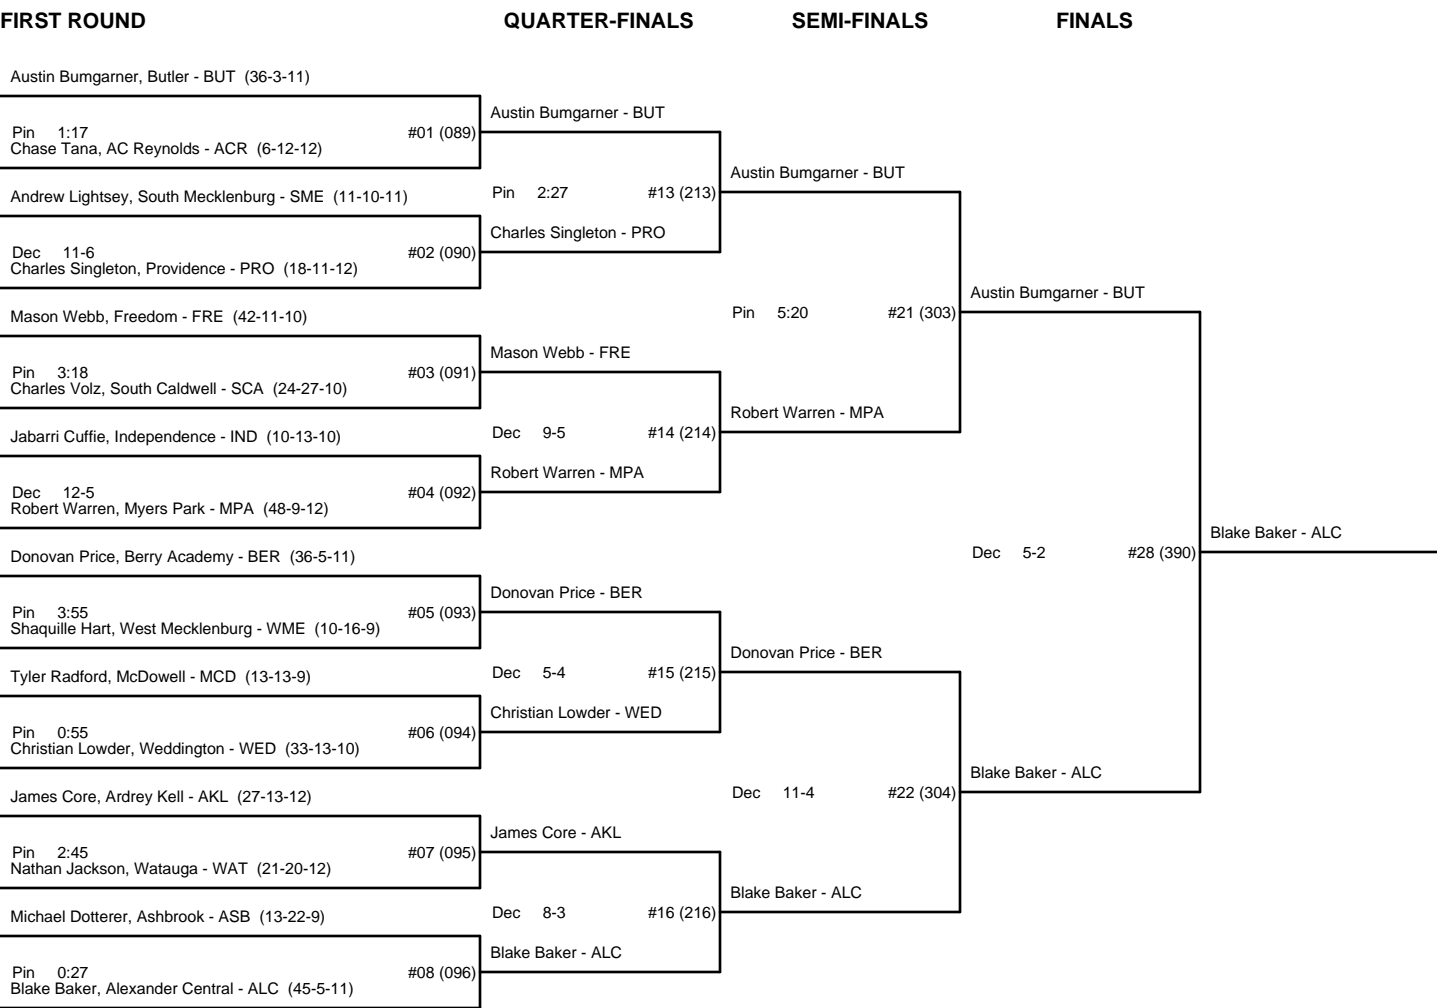

CHAMPIONSHIP BRACKET - 189 4A WESTERN REGIONAL