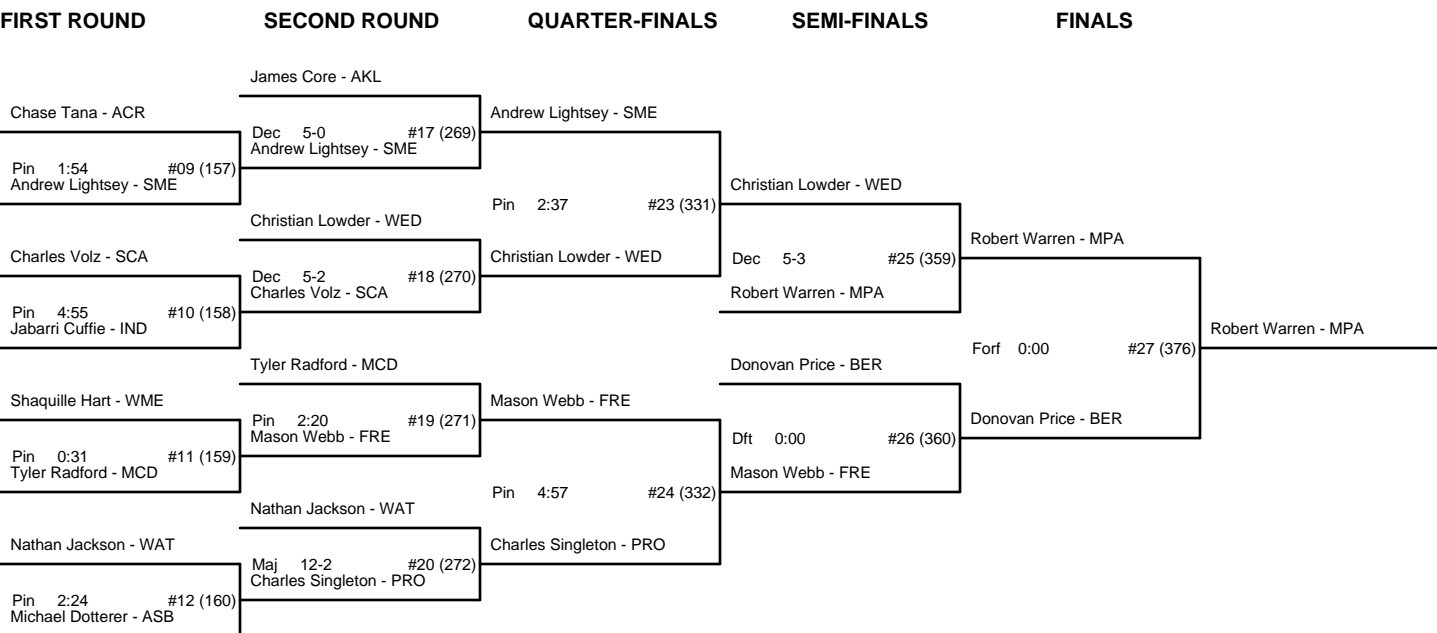

CHAMPIONSHIP BRACKET - 171 4A WESTERN REGIONAL

CONSOLATION BRACKET - 171 4A WESTERN REGIONAL

CHAMPIONSHIP BRACKET - 189 4A WESTERN REGIONAL

CONSOLATION BRACKET - 189 4A WESTERN REGIONAL

CHAMPIONSHIP BRACKET - 215 4A WESTERN REGIONAL