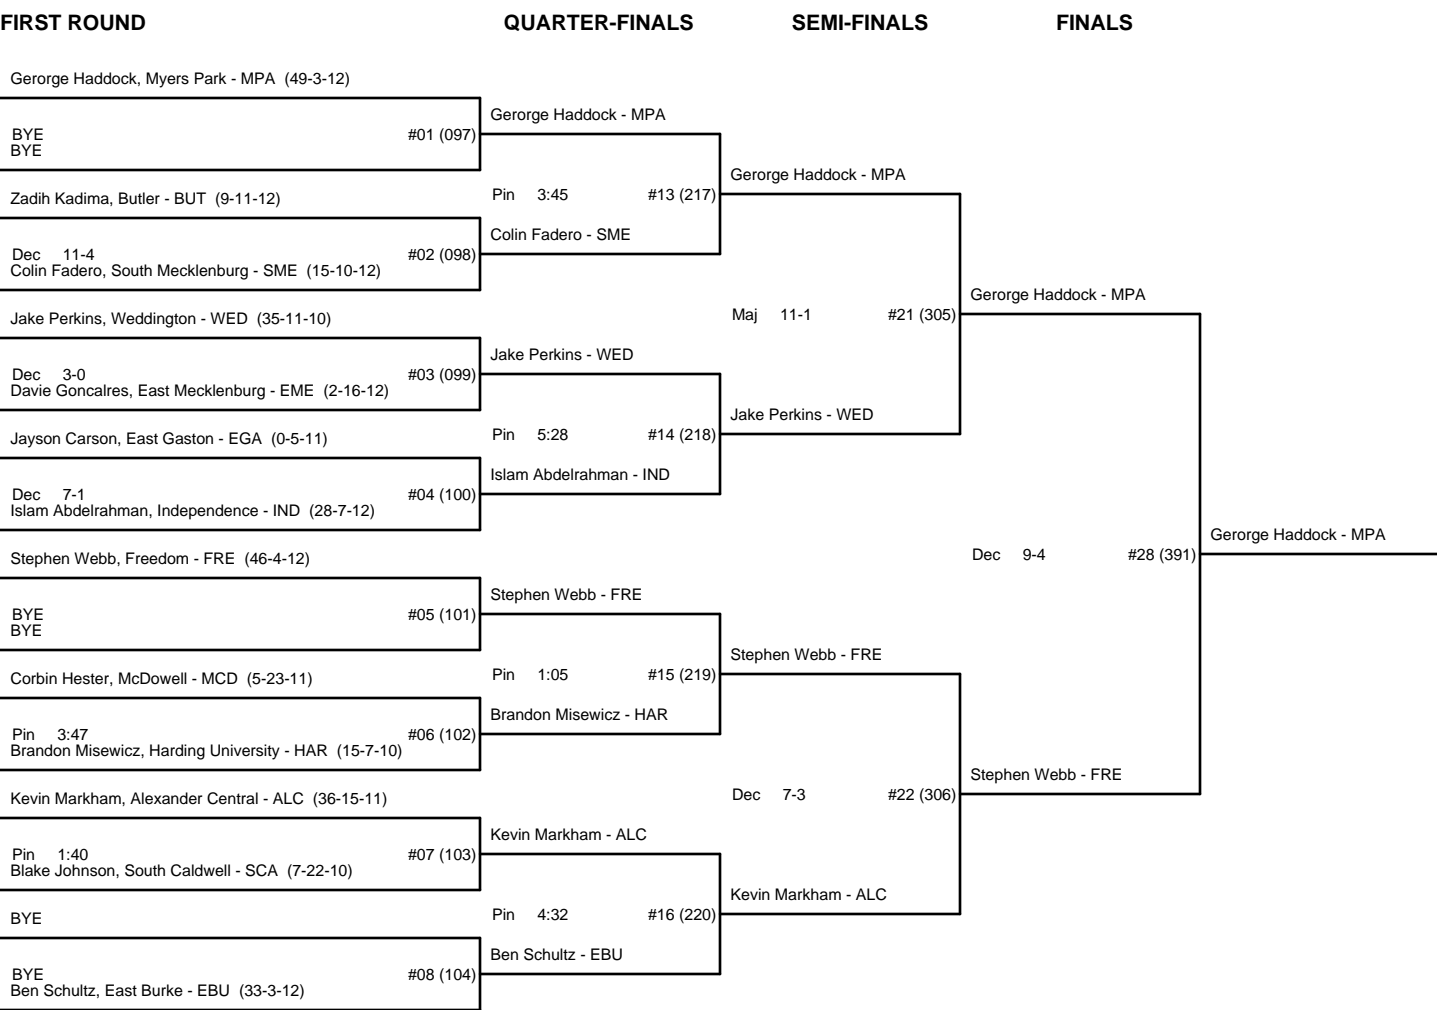

CHAMPIONSHIP BRACKET - 171 4A WESTERN REGIONAL

CONSOLATION BRACKET - 171 4A WESTERN REGIONAL

CHAMPIONSHIP BRACKET - 189 4A WESTERN REGIONAL

CONSOLATION BRACKET - 189 4A WESTERN REGIONAL

CHAMPIONSHIP BRACKET - 215 4A WESTERN REGIONAL