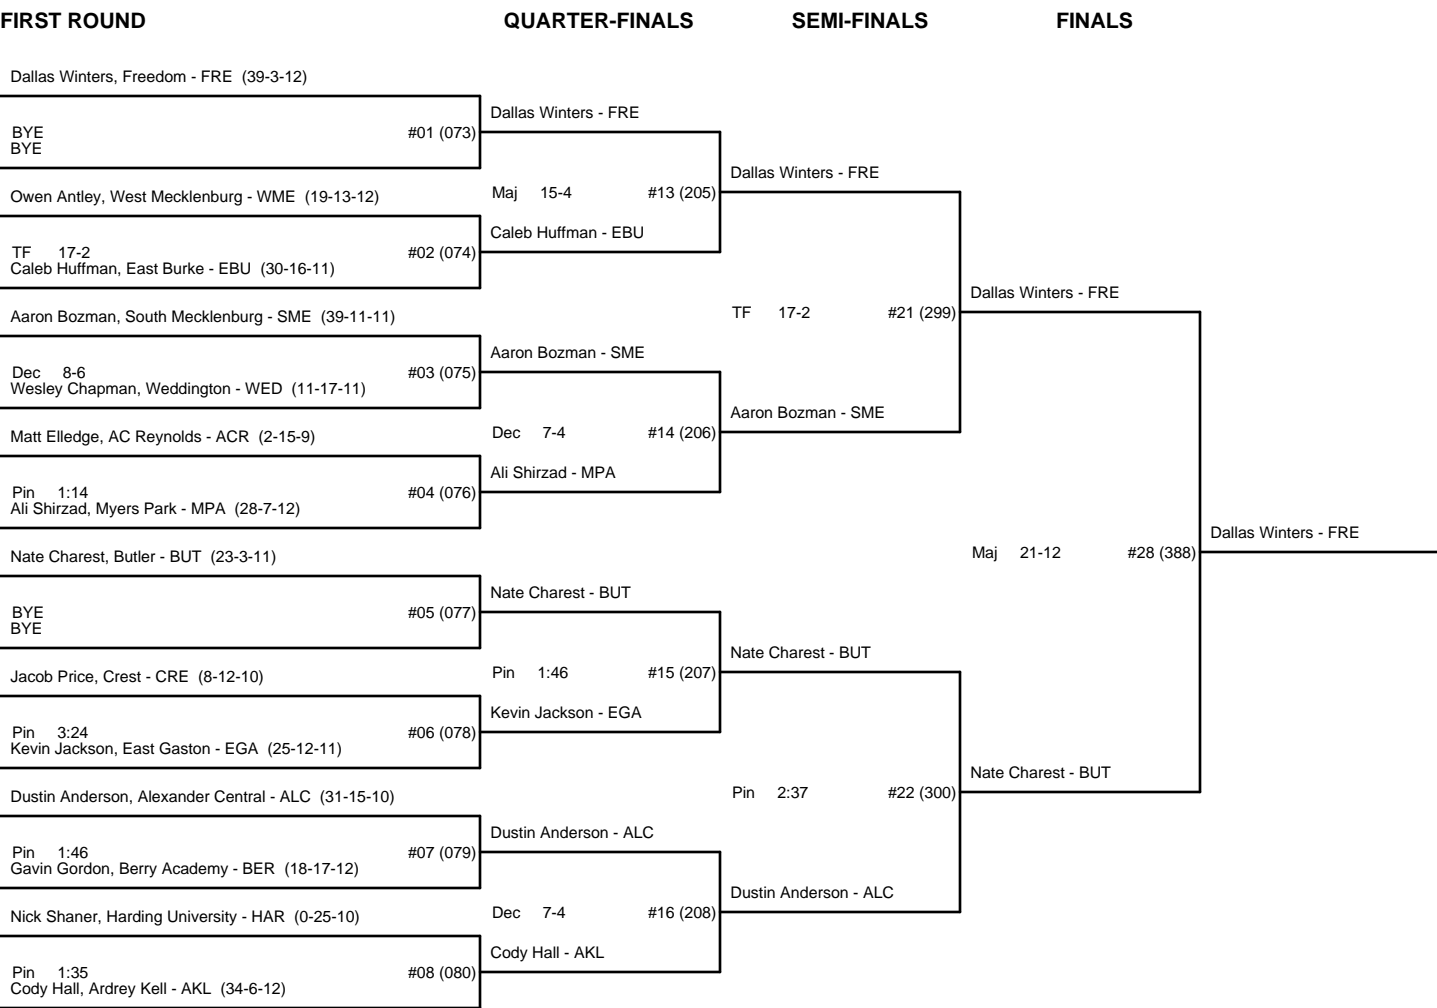

CONSOLATION BRACKET - 145 4A WESTERN REGIONAL

CHAMPIONSHIP BRACKET - 152 4A WESTERN REGIONAL

CONSOLATION BRACKET - 152 4A WESTERN REGIONAL

CHAMPIONSHIP BRACKET - 160 4A WESTERN REGIONAL

CONSOLATION BRACKET - 160 4A WESTERN REGIONAL