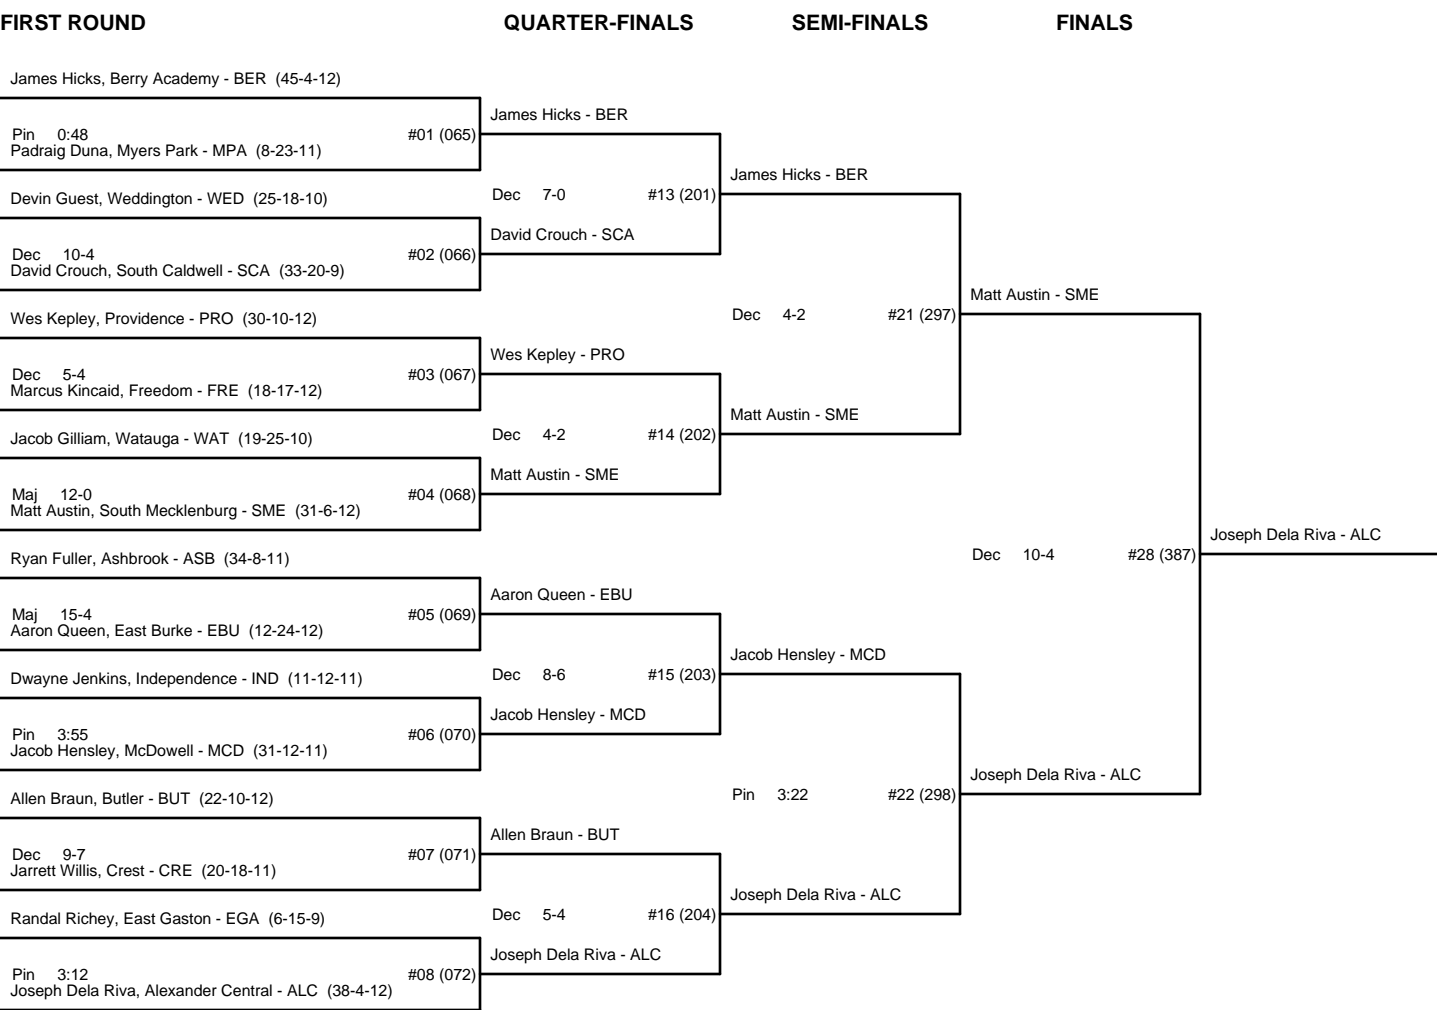

CHAMPIONSHIP BRACKET - 152 4A WESTERN REGIONAL