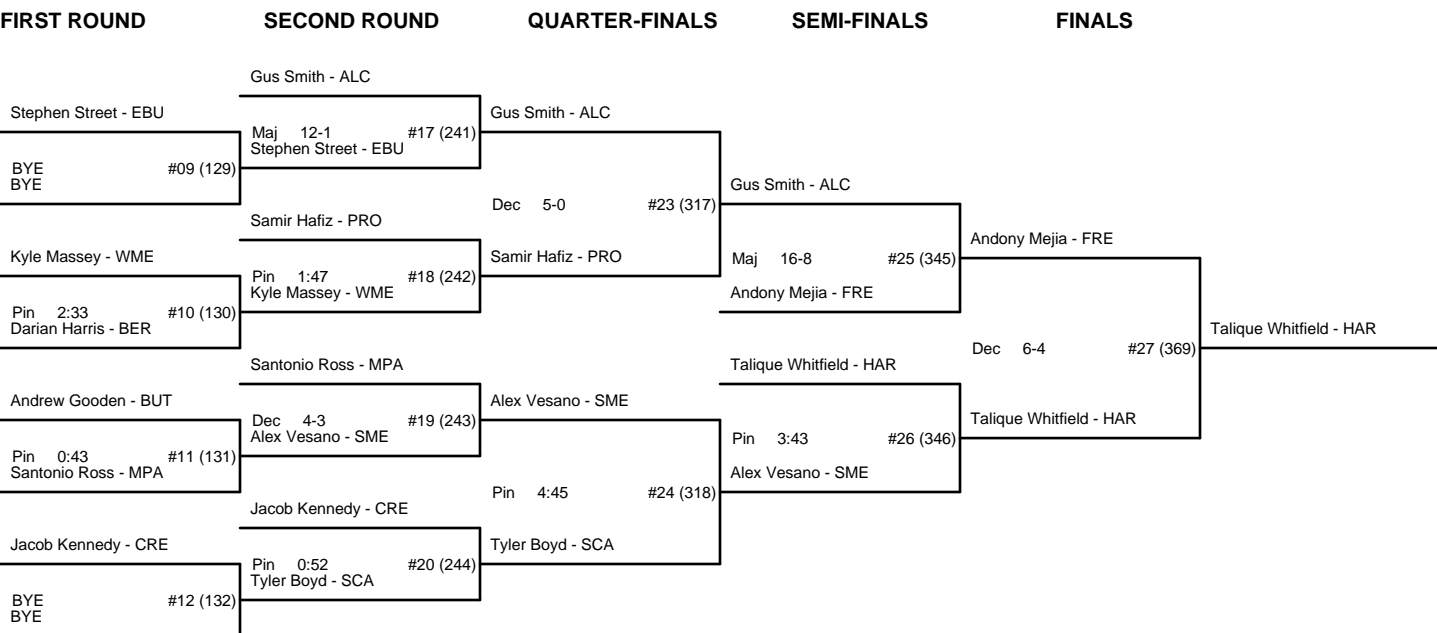

CONSOLATION BRACKET - 119 4A WESTERN REGIONAL

CHAMPIONSHIP BRACKET - 125 4A WESTERN REGIONAL

CONSOLATION BRACKET - 125 4A WESTERN REGIONAL

CHAMPIONSHIP BRACKET - 130 4A WESTERN REGIONAL

CONSOLATION BRACKET - 130 4A WESTERN REGIONAL