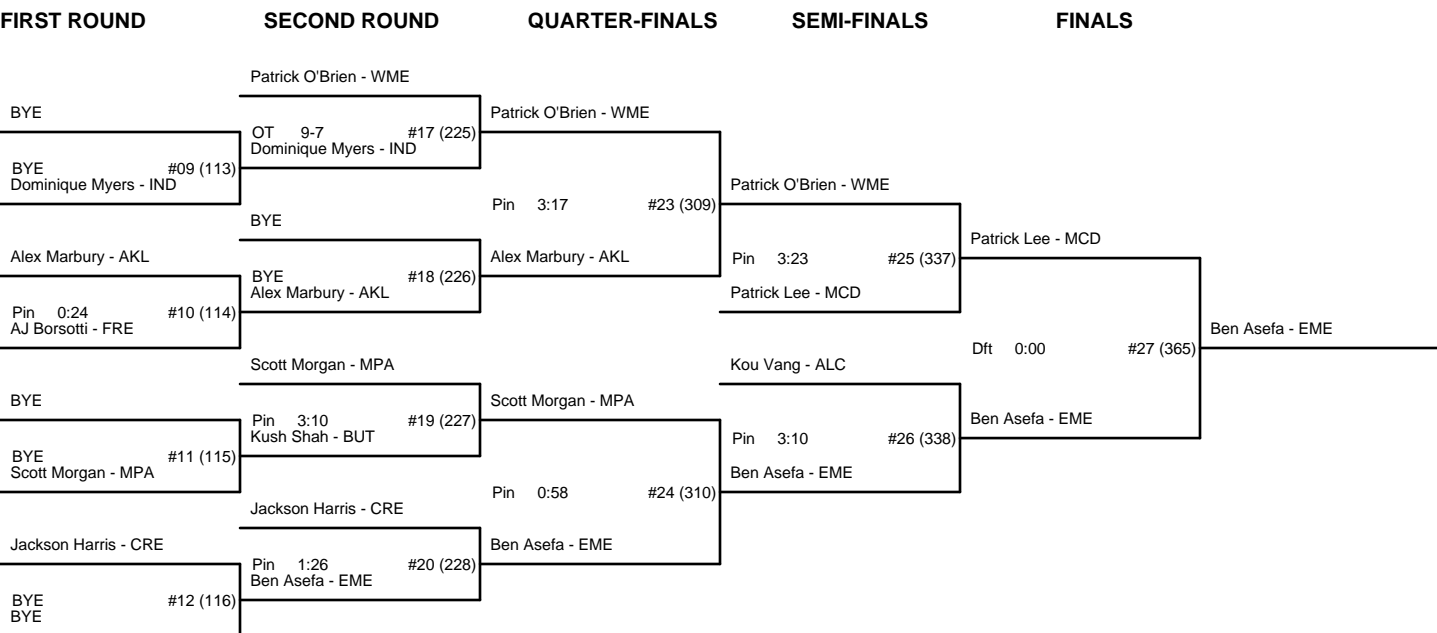

TEAM SCORES - 4A WESTERN REGIONAL

1.	Butler (BUT)	169.00
2.	Freedom (FRE)	120.50
3.	East Burke (EBU)	117.50
4.	Alexander Central (ALC)	116.00
5.	Myers Park (MPA)	110.50
6.	South Caldwell (SCA)	109.00
7.	East Mecklenburg (EME)	95.00
8.	Ashbrook (ASB)	93.50
9.	East Gaston (EGA)	73.50
10.	Ardrey Kell (AKL)	70.00
11.	South Mecklenburg (SME)	70.00
12.	McDowell (MCD)	57.00
13.	Berry Academy (BER)	50.00
14.	Weddington (WED)	44.50
15.	Harding University (HAR)	39.00
16.	West Mecklenburg (WME)	36.00
17.	Providence (PRO)	34.00
18.	Watauga (WAT)	21.00
19.	Crest (CRE)	20.00
20.	AC Reynolds (ACR)	7.00
21.	Independence (IND)	3.00

CHAMPIONSHIP BRACKET - 103 4A WESTERN REGIONAL

CONSOLATION BRACKET - 103 4A WESTERN REGIONAL

CHAMPIONSHIP BRACKET - 112 4A WESTERN REGIONAL

CONSOLATION BRACKET - 112 4A WESTERN REGIONAL

CHAMPIONSHIP BRACKET - 119 4A WESTERN REGIONAL