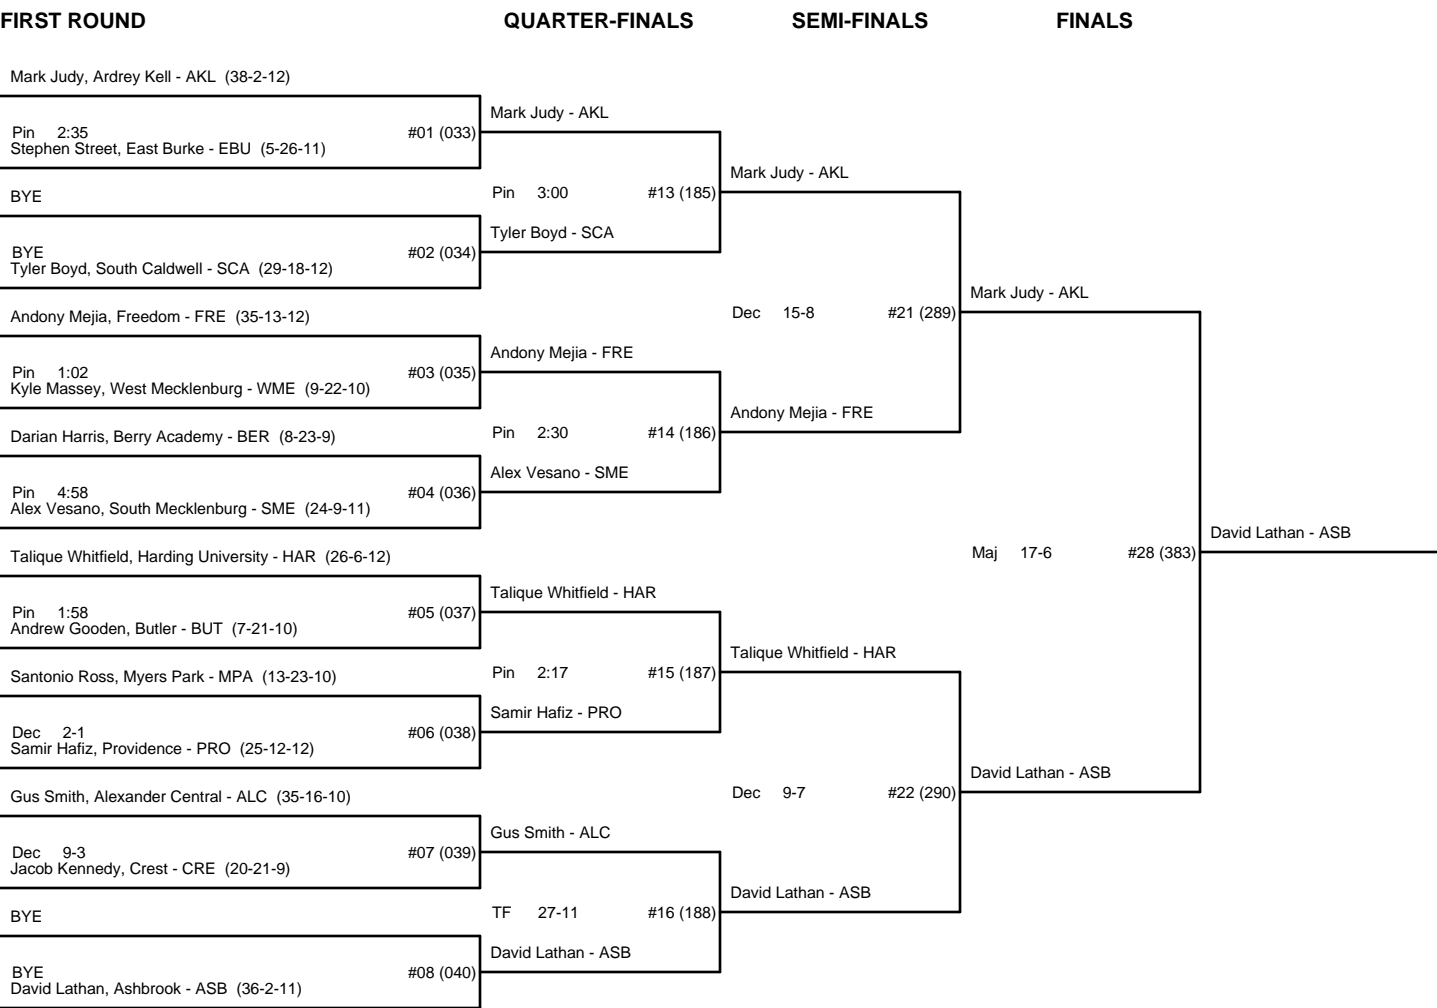

CONSOLATION BRACKET - 119 4A WESTERN REGIONAL

CHAMPIONSHIP BRACKET - 125 4A WESTERN REGIONAL

CONSOLATION BRACKET - 125 4A WESTERN REGIONAL

CHAMPIONSHIP BRACKET - 130 4A WESTERN REGIONAL

CONSOLATION BRACKET - 130 4A WESTERN REGIONAL