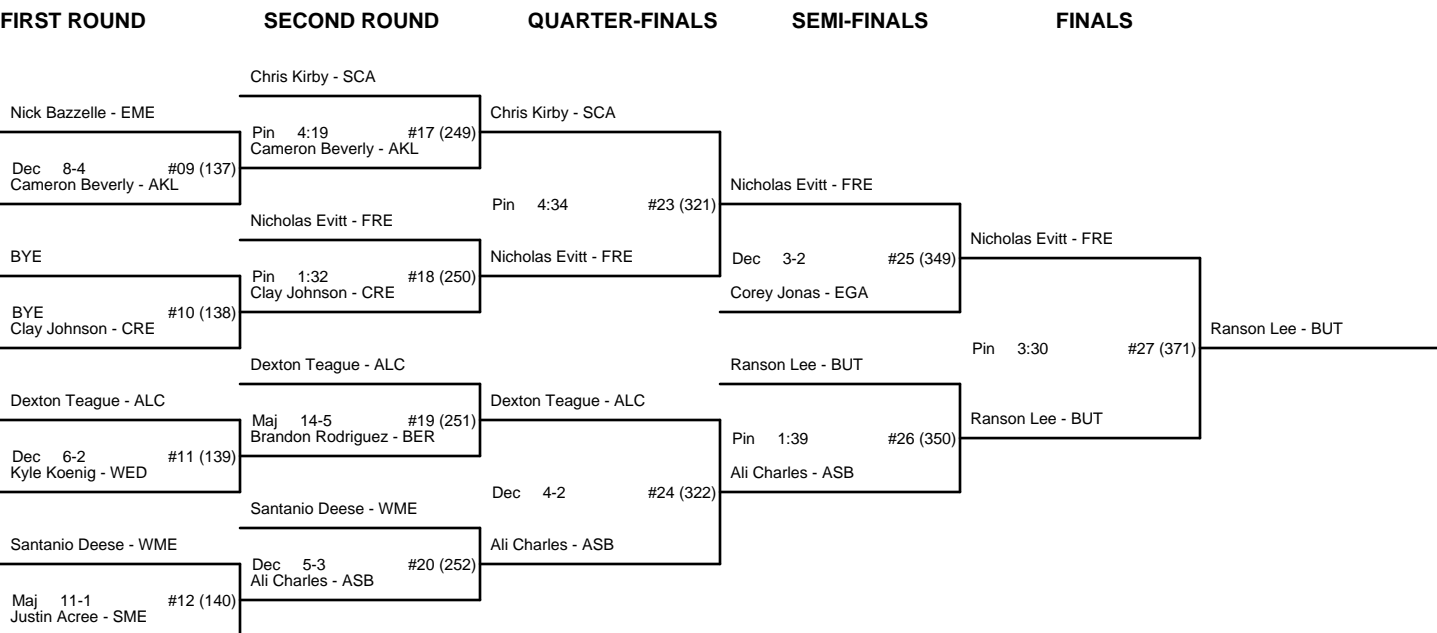

CHAMPIONSHIP BRACKET - 135 4A WESTERN REGIONAL

CONSOLATION BRACKET - 135 4A WESTERN REGIONAL

CHAMPIONSHIP BRACKET - 140 4A WESTERN REGIONAL

CONSOLATION BRACKET - 140 4A WESTERN REGIONAL

CHAMPIONSHIP BRACKET - 145 4A WESTERN REGIONAL