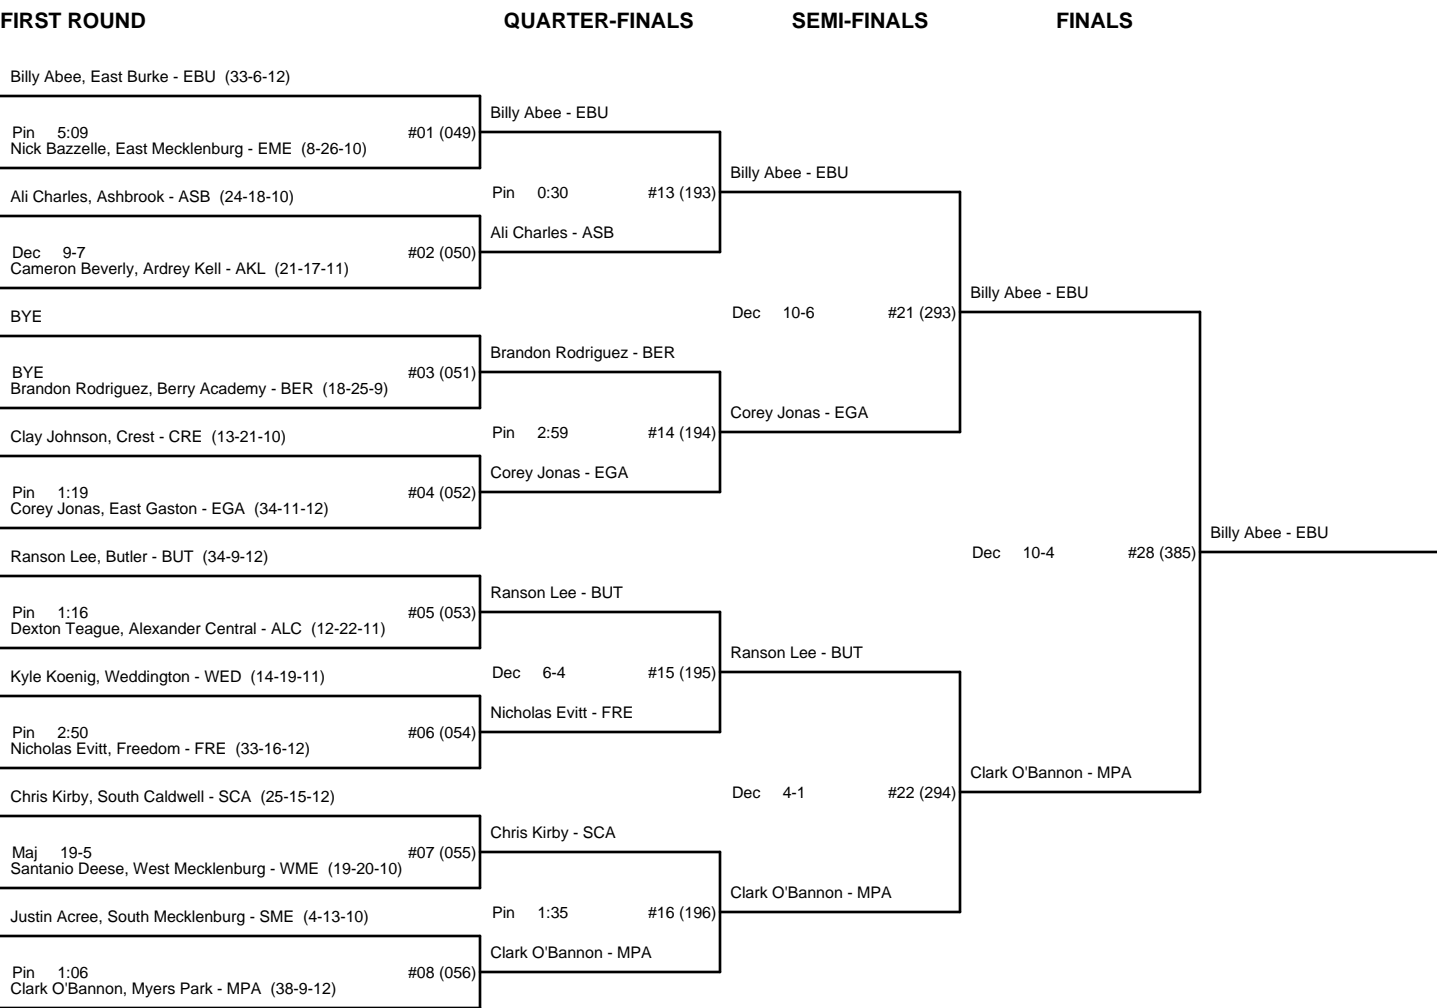

CHAMPIONSHIP BRACKET - 140 4A WESTERN REGIONAL