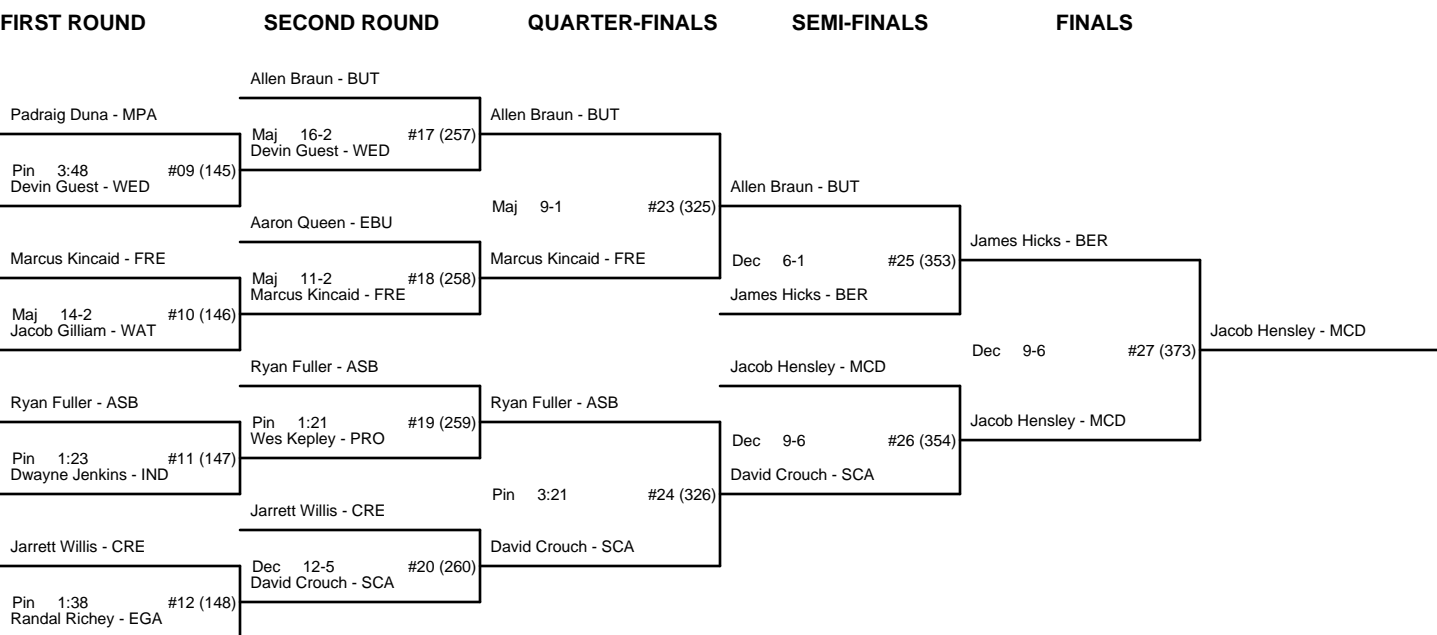

CONSOLATION BRACKET - 152 4A WESTERN REGIONAL