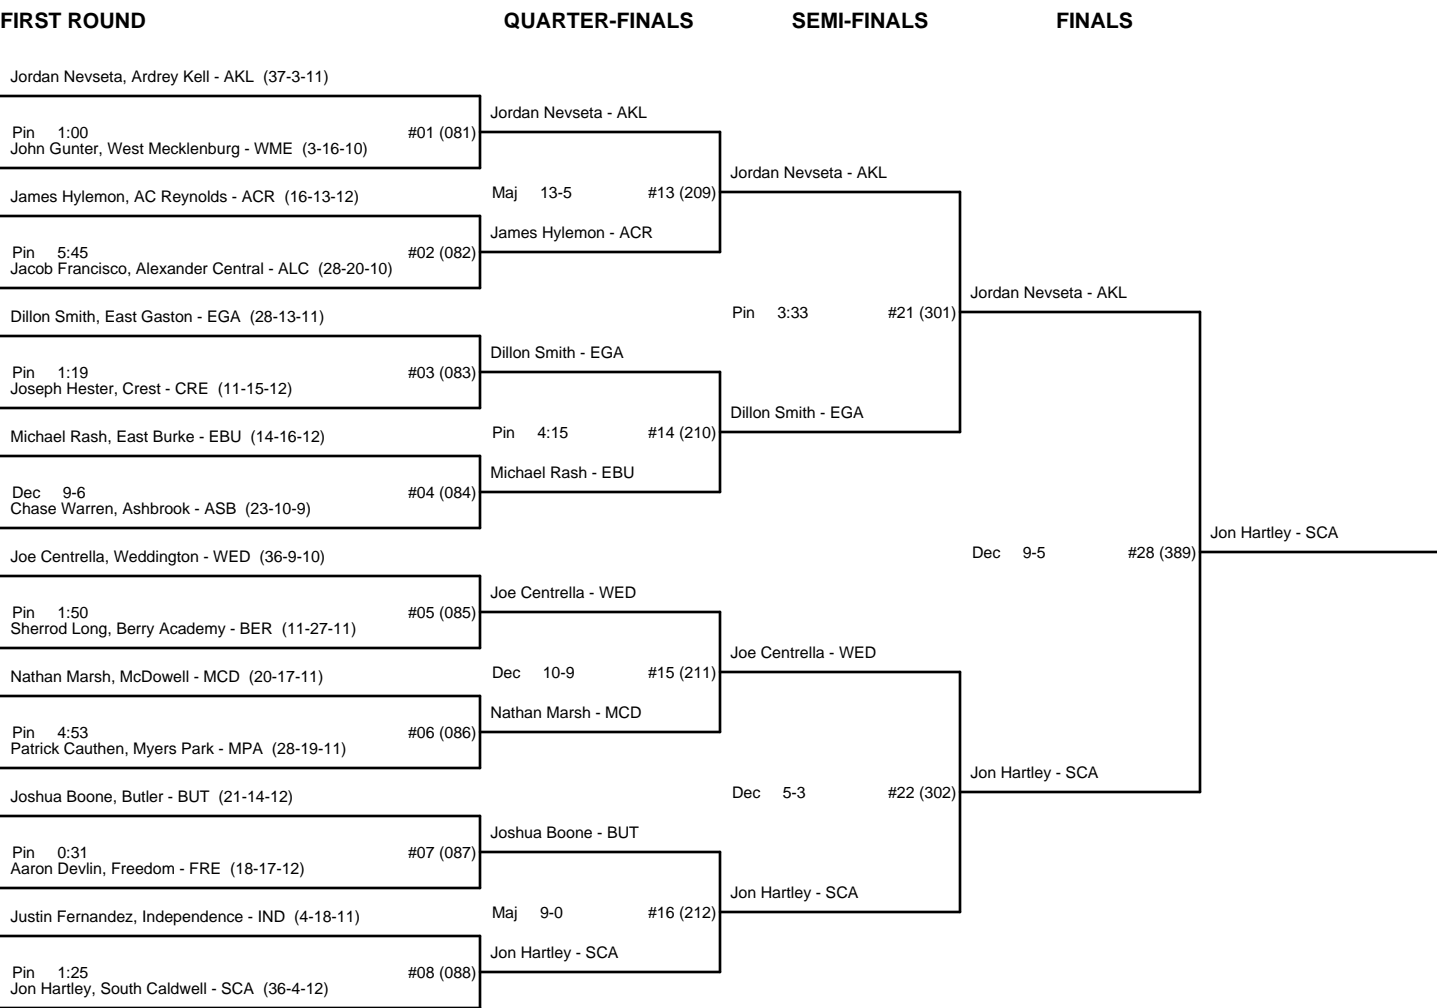

CHAMPIONSHIP BRACKET - 171 4A WESTERN REGIONAL