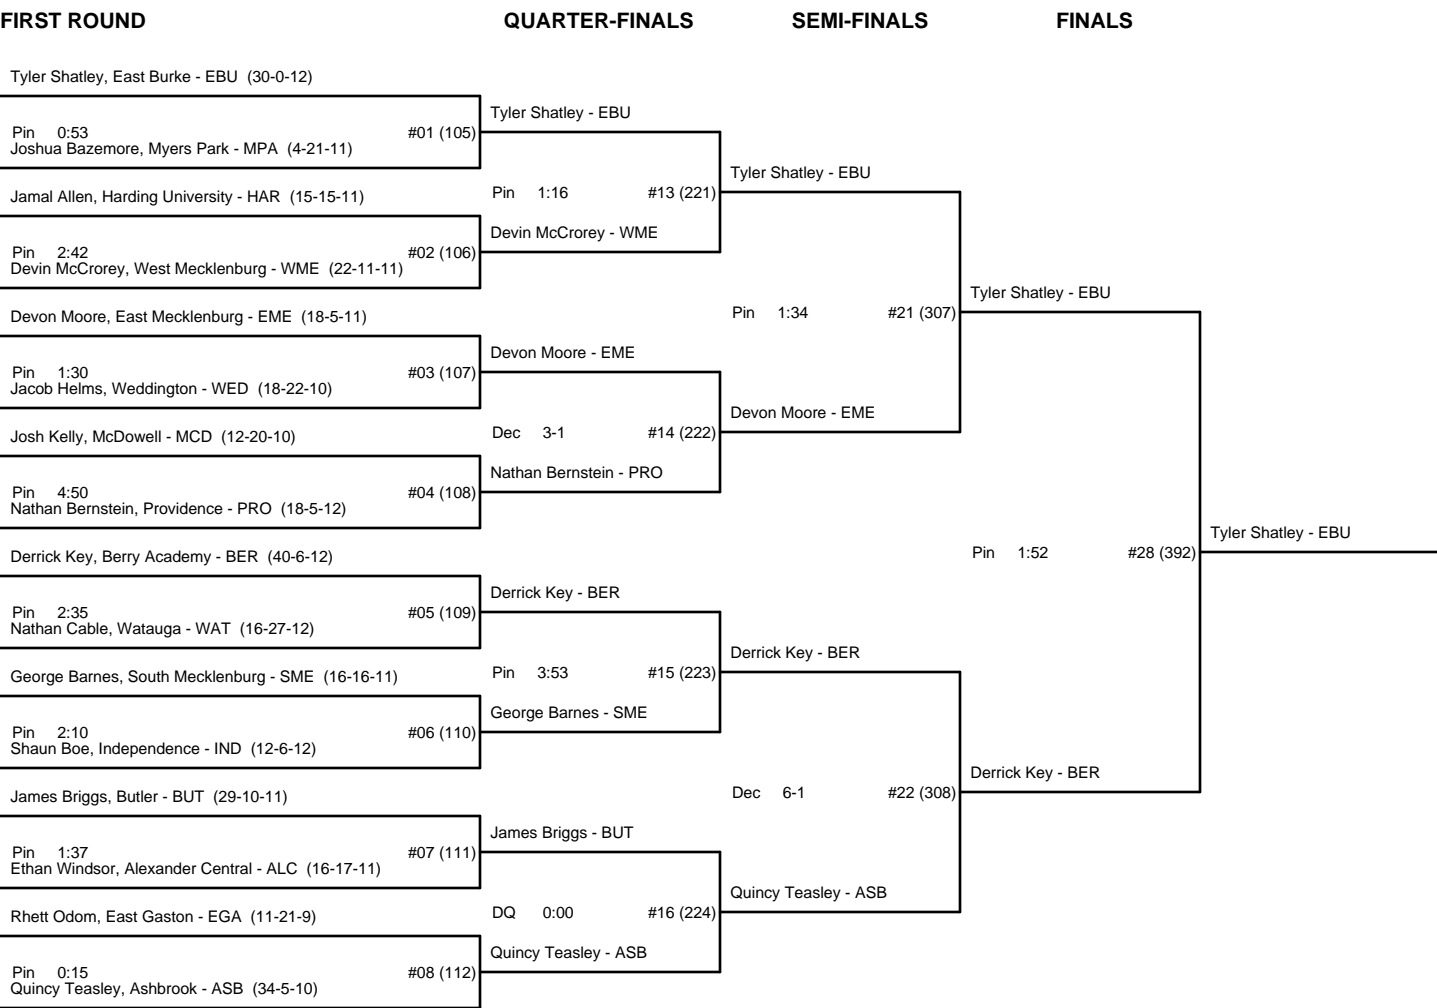

CHAMPIONSHIP BRACKET - 285 4A WESTERN REGIONAL