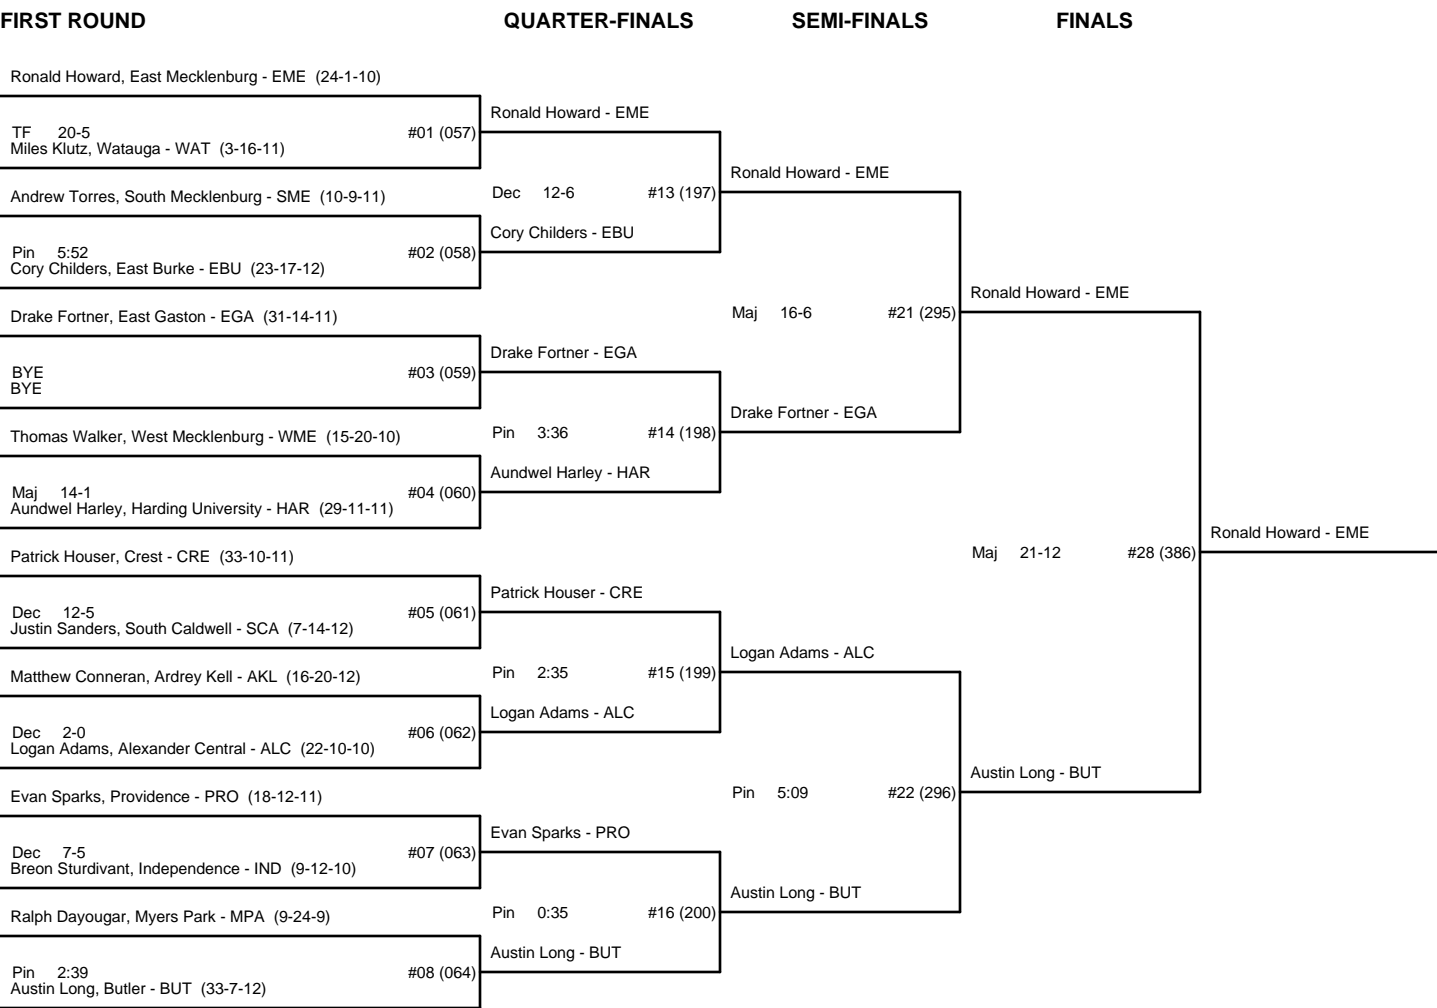

CHAMPIONSHIP BRACKET - 135 4A WESTERN REGIONAL

CONSOLATION BRACKET - 135 4A WESTERN REGIONAL

CHAMPIONSHIP BRACKET - 140 4A WESTERN REGIONAL

CONSOLATION BRACKET - 140 4A WESTERN REGIONAL

CHAMPIONSHIP BRACKET - 145 4A WESTERN REGIONAL