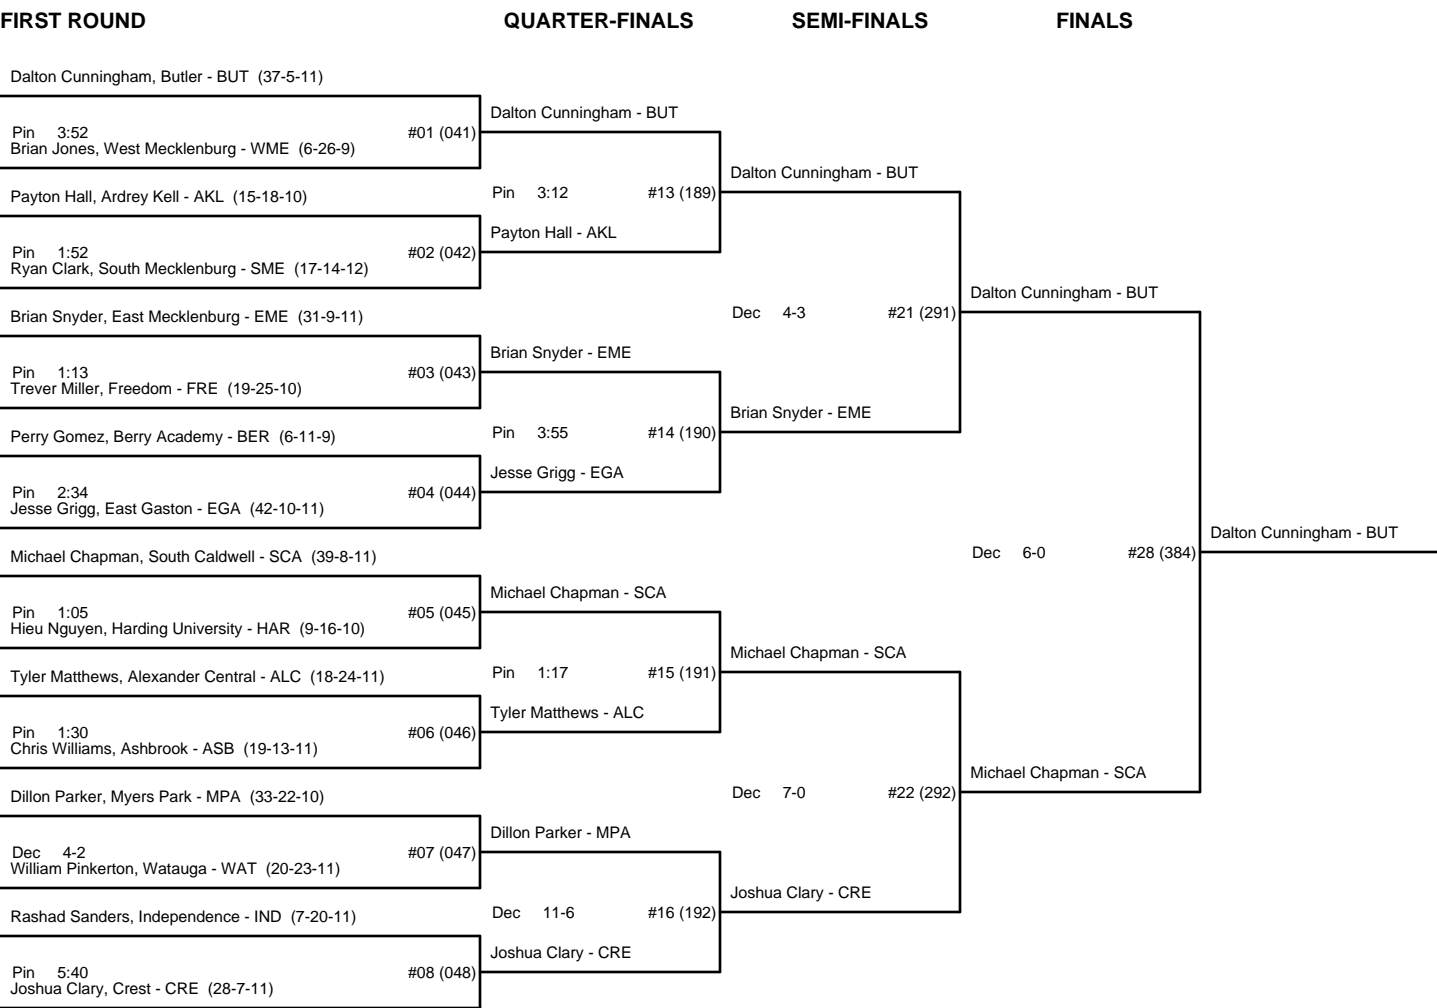

CHAMPIONSHIP BRACKET - 135 4A WESTERN REGIONAL