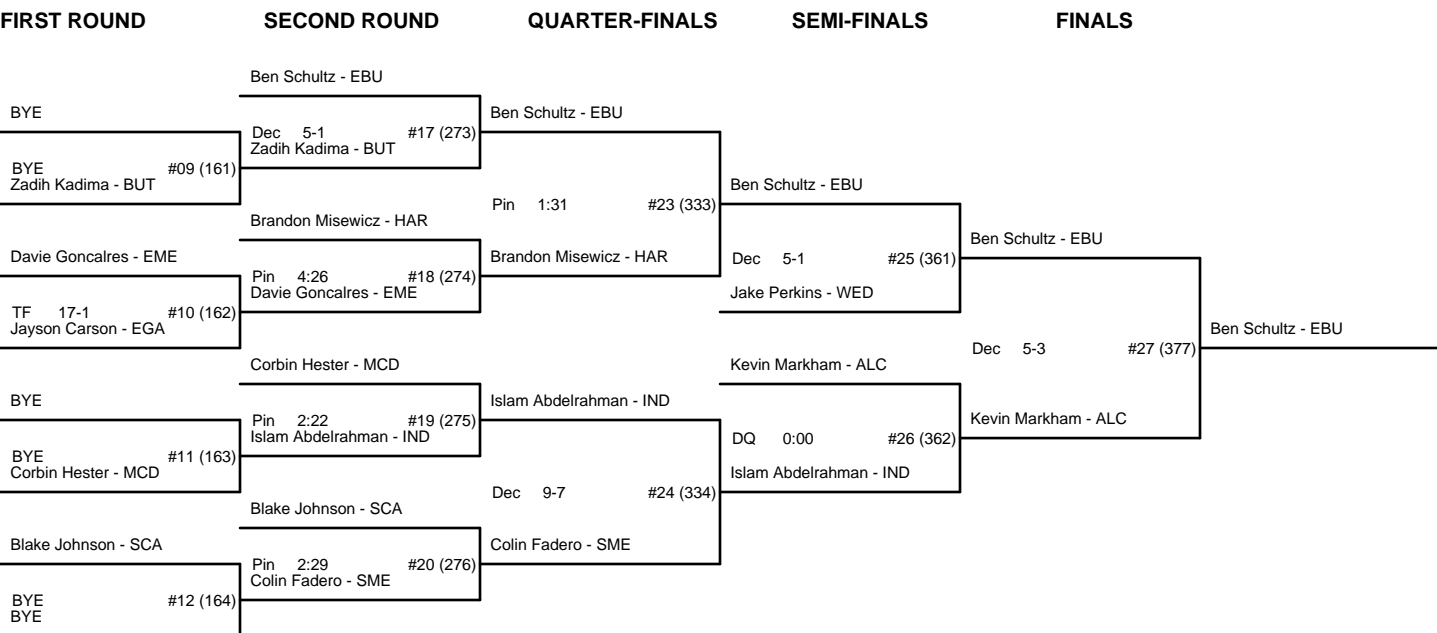

CONSOLATION BRACKET - 215 4A WESTERN REGIONAL